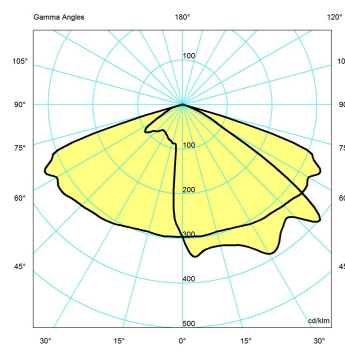

## Light distribution diagrams

For the full data set on all variants, see [louispoulsen.com](http://louispoulsen.com).

Cartesian

Isolux

Polar

Bug