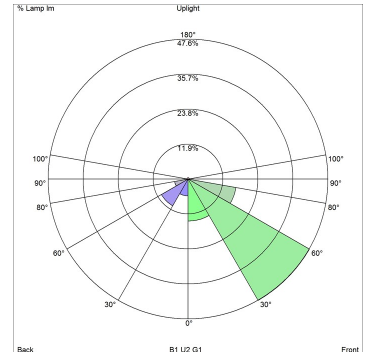

## Light distribution diagrams

For the full data set on all variants, see [louispoulsen.com](http://louispoulsen.com).

Cartesian

Isolux

Polar

Bug