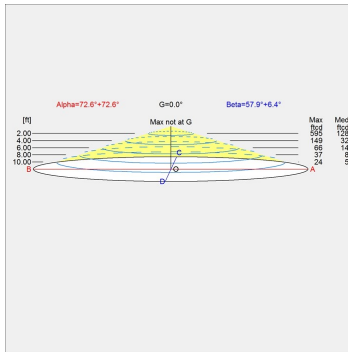

## Light distribution diagrams

For the full data set on all variants, see [louispoulsen.com](http://louispoulsen.com).

Cartesian

Isolux

Polar

Bug