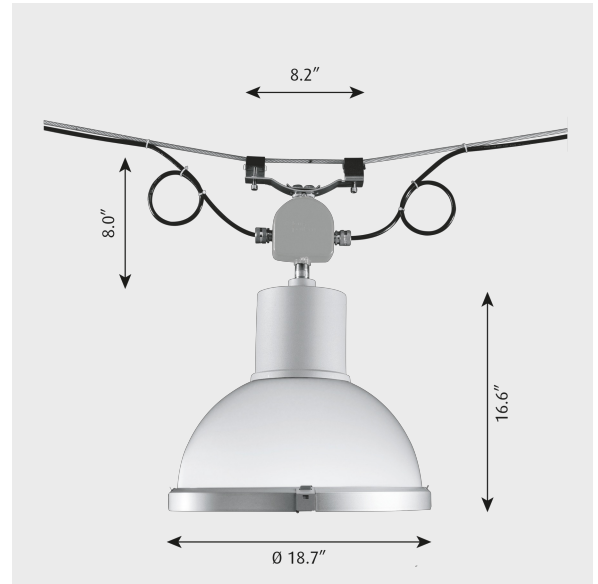

LP ICON CABLE HANGER

Project name:

Project type:

Notes:

Design

Mads Odgård

Product description

Moderately sized post top luminaire that combines the geometries of a half dome with vertical cylinder. Opal white, impact-resistant acrylic casts a glowing effect that emulates the moon. Choice of optics for Type II or Type V distributions.

Variant options

Light source

LED 3000K 76W
LED 4000K 76W

Lumen

7029
7204
7267
7449

Voltage frequency

120-277V/60HZ

Distribution/Trim

ASYT3
ROTS

Lighting control

Dim 0-10v
Sr nema