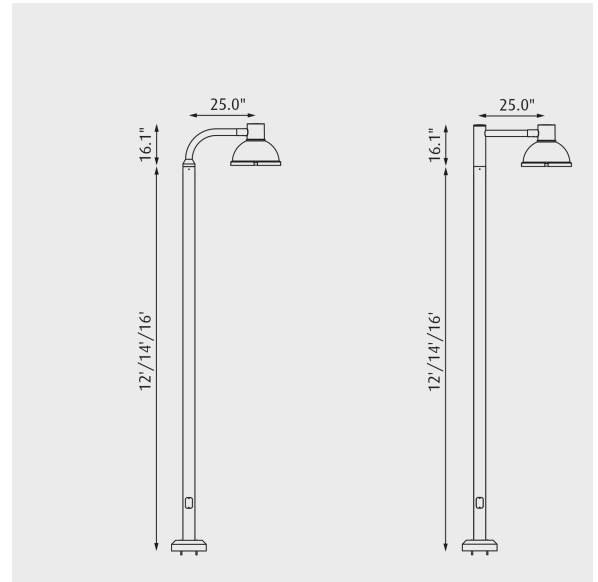

LP ICON MINI POLE

Project name:

Project type:

Notes:

Design

Louis Poulsen A/S

Variant options

Dimension

- 12 FT
- 14 FT
- 16 FT

Lighting control

-
- Gfi at 36 in

Weight

Min: 40.001 lbs Max: 50.001 lbs

Dimensions

12 FT, 14 FT, 16 FT

Finish

Natural paint aluminum

Variant options

Dimension	Lighting control	Variant number
12 FT	-	7001021
14 FT	-	7001036
16 FT	-	7001037
12 FT	Gfi at 36 in	10000113548
14 FT	Gfi at 36 in	10000113552
16 FT	Gfi at 36 in	10000113556