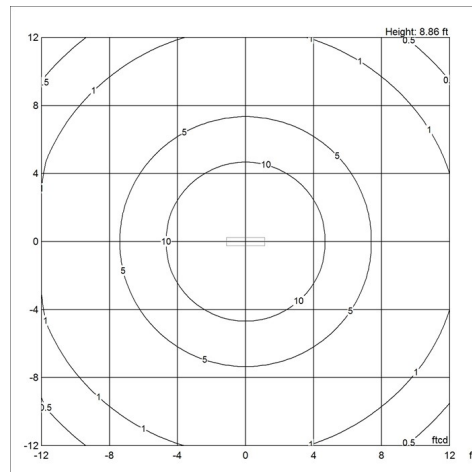

Finish

Black, Dark aluminium raw, White

Voltage

120-277V/60HZ

Light distribution diagrams

For the full data set on all variants, see louispoulsen.com.

Cartesian

Isolux