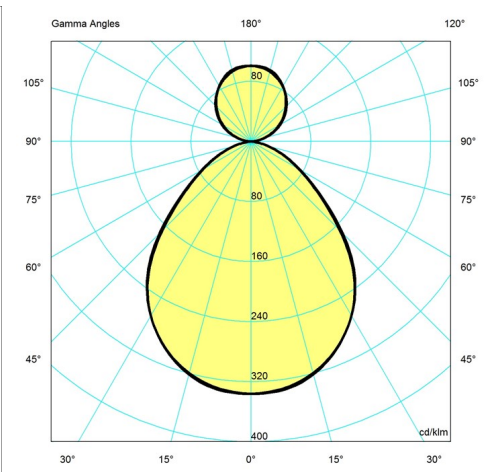

Polar

Material

Housing is cast aluminium, 0.12 IN thick. Mounting brackets are 0.06 IN thick steel. Opal diffuser is white acrylic formulated for high light transmission and diffusion. Suspension wires are 0.06" stainless steel aircraft-type wire. Finished variants have matte surface powder coat with minimum 2 mils thickness in black or white. Dark grey finish is created by chemically treating the aluminum with a protective clear top coat.

Weight

Min: 16.155 lbs Max: 8.918 lbs

Other functions

Alternative finishes. Longer cord lengths. LED in 2700K and 4000K. Alternative dimming controls. Downlight-only distribution.

Specification notes

- a. Single length available with low or high intensity light sources.
- b. Double length only available with high intensity light sources.