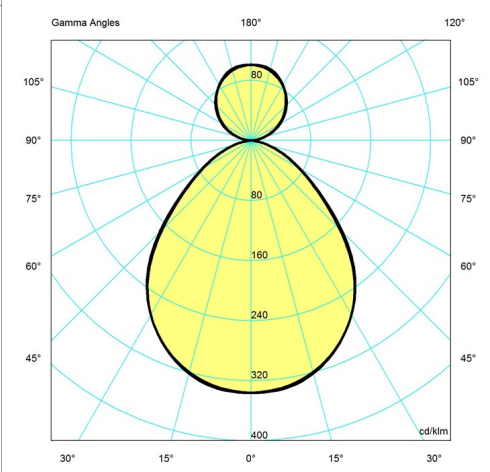

Specification sheet
Cartesian

Isolux

Polar

4/7
LP Slim Box Suspended

Variant options

Color	Mounting	Cable type	Light source	Lumen	Voltage frequency	Shield	Lighting control	Variant number
● Black	Single	Blk	LED 3000K 47W	4224	120-277V/60HZ	OPAL	Dim 0-10v	10000154552
○ White	Single	Wht	LED 3000K 47W	4685	120-277V/60HZ	OPAL	Dim 0-10v	10000154569
● Black	Single	Blk	LED 3000K 34W	3135	120-277V/60HZ	OPAL	Dim 0-10v	10000154570
○ White	Single	Wht	LED 3000K 34W	3455	120-277V/60HZ	OPAL	Dim 0-10v	10000154572
● Black	Single	Blk	LED 4000K 47W	4332	120-277V/60HZ	OPAL	Dim 0-10v	10000154573
○ White	Single	Wht	LED 4000K 47W	4805	120-277V/60HZ	OPAL	Dim 0-10v	10000154575
● Black	Single	Blk	LED 4000K 34W	3215	120-277V/60HZ	OPAL	Dim 0-10v	10000154576
○ White	Single	Wht	LED 4000K 34W	3543	120-277V/60HZ	OPAL	Dim 0-10v	10000154578
● Black	Single	Blk	LED 3000K 47W	4198	120-277V/60HZ	MICRO PRISMATIC	Dim 0-10v	10000154579
○ White	Single	Wht	LED 3000K 47W	4381	120-277V/60HZ	MICRO PRISMATIC	Dim 0-10v	10000154581
● Black	Single	Blk	LED 3000K 34W	3102	120-277V/60HZ	MICRO PRISMATIC	Dim 0-10v	10000154582
○ White	Single	Wht	LED 3000K 34W	3283	120-277V/60HZ	MICRO PRISMATIC	Dim 0-10v	10000154584
● Black	Single	Blk	LED 4000K 47W	4305	120-277V/60HZ	MICRO PRISMATIC	Dim 0-10v	10000154585
○ White	Single	Wht	LED 4000K 47W	4493	120-277V/60HZ	MICRO PRISMATIC	Dim 0-10v	10000154587
● Black	Single	Blk	LED 4000K 34W	3181	120-277V/60HZ	MICRO PRISMATIC	Dim 0-10v	10000154588
○ White	Single	Wht	LED 4000K 34W	3367	120-277V/60HZ	MICRO PRISMATIC	Dim 0-10v	10000154590
● Black	Single	Blk	LED 3000K 47W	4198	120-277V/60HZ	MICRO PRISMATIC	Bluetooth	10000154591
○ White	Single	Wht	LED 3000K 47W	4381	120-277V/60HZ	MICRO PRISMATIC	Bluetooth	10000154593
● Black	Single	Blk	LED 3000K 34W	3102	120-277V/60HZ	MICRO PRISMATIC	Bluetooth	10000154594
● Black	Single	Blk	LED 4000K 47W	4305	120-277V/60HZ	MICRO PRISMATIC	Bluetooth	10000154597
○ White	Single	Wht	LED 4000K 47W	4493	120-277V/60HZ	MICRO PRISMATIC	Bluetooth	10000154599
● Black	Single	Blk	LED 4000K 34W	3181	120-277V/60HZ	MICRO PRISMATIC	Bluetooth	10000154600
○ White	Single	Wht	LED 4000K 34W	3367	120-277V/60HZ	MICRO PRISMATIC	Bluetooth	10000154602
● Black	Single	Blk	LED 3000K 47W	4224	120-277V/60HZ	OPAL	Bluetooth	10000154603
○ White	Single	Wht	LED 3000K 47W	4685	120-277V/60HZ	OPAL	Bluetooth	10000154605
● Black	Single	Blk	LED 3000K 34W	3135	120-277V/60HZ	OPAL	Bluetooth	10000154606
○ White	Single	Wht	LED 3000K 34W	3455	120-277V/60HZ	OPAL	Bluetooth	10000154608
● Black	Single	Blk	LED 4000K 47W	4332	120-277V/60HZ	OPAL	Bluetooth	10000154609
○ White	Single	Wht	LED 4000K 47W	4805	120-277V/60HZ	OPAL	Bluetooth	10000154611
● Black	Single	Blk	LED 4000K 34W	3215	120-277V/60HZ	OPAL	Bluetooth	10000154612
○ White	Single	Wht	LED 4000K 34W	3543	120-277V/60HZ	OPAL	Bluetooth	10000154614
● Black	Single	Blk	-	4083	120-277V/60HZ	MICRO PRISMATIC	Dim 0-10v	10000154615
○ White	Single	Wht	-	4083	120-277V/60HZ	MICRO PRISMATIC	Dim 0-10v	10000154617
● Black	Single	Blk	-	3059	120-277V/60HZ	MICRO PRISMATIC	Dim 0-10v	10000154618
○ White	Single	Wht	-	3059	120-277V/60HZ	MICRO PRISMATIC	Dim 0-10v	10000154620
● Black	Single	Blk	-	4366	120-277V/60HZ	OPAL	Dim 0-10v	10000154621
○ White	Single	Wht	-	4366	120-277V/60HZ	OPAL	Dim 0-10v	10000154623