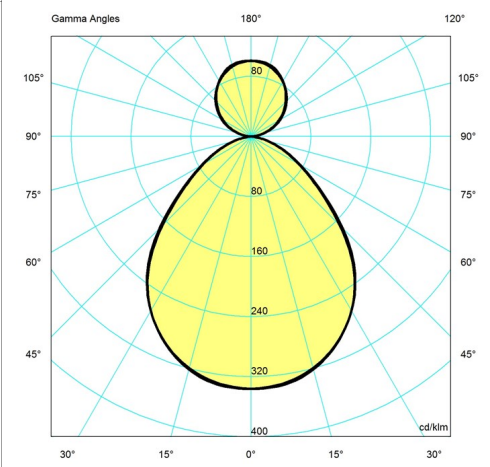

Specification sheet
Cartesian

Isolux

Polar

4/7
LP Slim Box Suspended

Variant options

Color	Mounting	Cable type	Light source	Lumen	Voltage frequency	Shield	Lighting control	Variant number
● Black	Single	Blk	LED 3000K 47W	4224	120-277V/60HZ	OPAL	Dim 0-10v	10000154552
○ White	Single	Wht	LED 3000K 47W	4685	120-277V/60HZ	OPAL	Dim 0-10v	10000154569
● Black	Single	Blk	LED 3000K 34W	3135	120-277V/60HZ	OPAL	Dim 0-10v	10000154570
○ White	Single	Wht	LED 3000K 34W	3455	120-277V/60HZ	OPAL	Dim 0-10v	10000154572
● Black	Single	Blk	LED 4000K 47W	4332	120-277V/60HZ	OPAL	Dim 0-10v	10000154573
○ White	Single	Wht	LED 4000K 47W	4805	120-277V/60HZ	OPAL	Dim 0-10v	10000154575
● Black	Single	Blk	LED 4000K 34W	3215	120-277V/60HZ	OPAL	Dim 0-10v	10000154576
○ White	Single	Wht	LED 4000K 34W	3543	120-277V/60HZ	OPAL	Dim 0-10v	10000154578
● Black	Single	Blk	LED 3000K 47W	4198	120-277V/60HZ	MICRO PRISMATIC	Dim 0-10v	10000154579
○ White	Single	Wht	LED 3000K 47W	4381	120-277V/60HZ	MICRO PRISMATIC	Dim 0-10v	10000154581
● Black	Single	Blk	LED 3000K 34W	3102	120-277V/60HZ	MICRO PRISMATIC	Dim 0-10v	10000154582
○ White	Single	Wht	LED 3000K 34W	3283	120-277V/60HZ	MICRO PRISMATIC	Dim 0-10v	10000154584
● Black	Single	Blk	LED 4000K 47W	4305	120-277V/60HZ	MICRO PRISMATIC	Dim 0-10v	10000154585
○ White	Single	Wht	LED 4000K 47W	4493	120-277V/60HZ	MICRO PRISMATIC	Dim 0-10v	10000154587
● Black	Single	Blk	LED 4000K 34W	3181	120-277V/60HZ	MICRO PRISMATIC	Dim 0-10v	10000154588
○ White	Single	Wht	LED 4000K 34W	3367	120-277V/60HZ	MICRO PRISMATIC	Dim 0-10v	10000154590
● Black	Single	Blk	LED 3000K 47W	4198	120-277V/60HZ	MICRO PRISMATIC	Bluetooth	10000154591
○ White	Single	Wht	LED 3000K 47W	4381	120-277V/60HZ	MICRO PRISMATIC	Bluetooth	10000154593
● Black	Single	Blk	LED 3000K 34W	3102	120-277V/60HZ	MICRO PRISMATIC	Bluetooth	10000154594
● Black	Single	Blk	LED 4000K 47W	4305	120-277V/60HZ	MICRO PRISMATIC	Bluetooth	10000154597
○ White	Single	Wht	LED 4000K 47W	4493	120-277V/60HZ	MICRO PRISMATIC	Bluetooth	10000154599
● Black	Single	Blk	LED 4000K 34W	3181	120-277V/60HZ	MICRO PRISMATIC	Bluetooth	10000154600
○ White	Single	Wht	LED 4000K 34W	3367	120-277V/60HZ	MICRO PRISMATIC	Bluetooth	10000154602
● Black	Single	Blk	LED 3000K 47W	4224	120-277V/60HZ	OPAL	Bluetooth	10000154603
○ White	Single	Wht	LED 3000K 47W	4685	120-277V/60HZ	OPAL	Bluetooth	10000154605
● Black	Single	Blk	LED 3000K 34W	3135	120-277V/60HZ	OPAL	Bluetooth	10000154606
○ White	Single	Wht	LED 3000K 34W	3455	120-277V/60HZ	OPAL	Bluetooth	10000154608
● Black	Single	Blk	LED 4000K 47W	4332	120-277V/60HZ	OPAL	Bluetooth	10000154609
○ White	Single	Wht	LED 4000K 47W	4805	120-277V/60HZ	OPAL	Bluetooth	10000154611
● Black	Single	Blk	LED 4000K 34W	3215	120-277V/60HZ	OPAL	Bluetooth	10000154612
○ White	Single	Wht	LED 4000K 34W	3543	120-277V/60HZ	OPAL	Bluetooth	10000154614
● Black	Single	Blk	-	4083	120-277V/60HZ	MICRO PRISMATIC	Dim 0-10v	10000154615
○ White	Single	Wht	-	4083	120-277V/60HZ	MICRO PRISMATIC	Dim 0-10v	10000154617
● Black	Single	Blk	-	3059	120-277V/60HZ	MICRO PRISMATIC	Dim 0-10v	10000154618
○ White	Single	Wht	-	3059	120-277V/60HZ	MICRO PRISMATIC	Dim 0-10v	10000154620
● Black	Single	Blk	-	4366	120-277V/60HZ	OPAL	Dim 0-10v	10000154621
○ White	Single	Wht	-	4366	120-277V/60HZ	OPAL	Dim 0-10v	10000154623