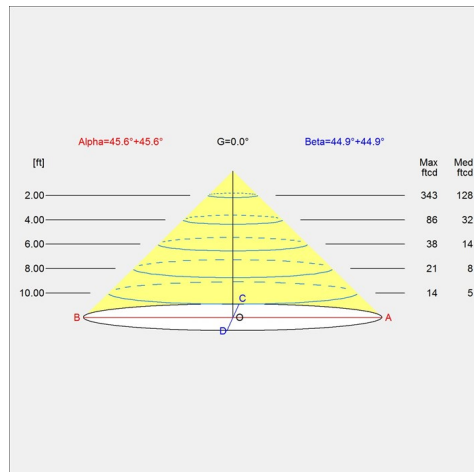

Finish

Black, Dark aluminium raw, White

Voltage

120-277V/60HZ

Light distribution diagrams

For the full data set on all variants, see louispoulsen.com.

Cartesian

Isolux