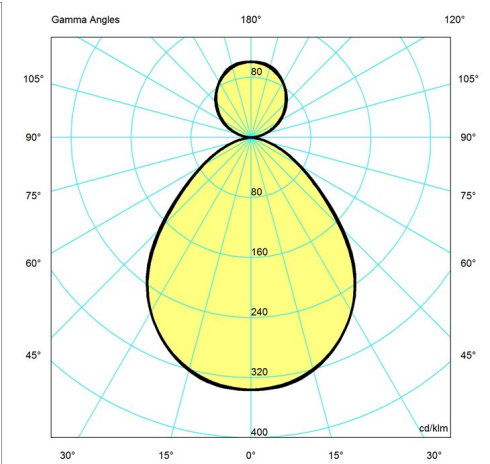

Specification sheet
Cartesian

Isolux

Polar

4/7
LP Slim Box Suspended

Variant options

Color	Mounting	Cable type	Light source	Lumen	Voltage frequency	Shield	Lighting control	Variant number
● Black	Single	Blk	LED 3000K 47W	4224	120-277V/60HZ	OPAL	Dim 0-10v	10000154552
○ White	Single	Wht	LED 3000K 47W	4685	120-277V/60HZ	OPAL	Dim 0-10v	10000154569
● Black	Single	Blk	LED 3000K 34W	3135	120-277V/60HZ	OPAL	Dim 0-10v	10000154570
○ White	Single	Wht	LED 3000K 34W	3455	120-277V/60HZ	OPAL	Dim 0-10v	10000154572
● Black	Single	Blk	LED 4000K 47W	4332	120-277V/60HZ	OPAL	Dim 0-10v	10000154573
○ White	Single	Wht	LED 4000K 47W	4805	120-277V/60HZ	OPAL	Dim 0-10v	10000154575
● Black	Single	Blk	LED 4000K 34W	3215	120-277V/60HZ	OPAL	Dim 0-10v	10000154576
○ White	Single	Wht	LED 4000K 34W	3543	120-277V/60HZ	OPAL	Dim 0-10v	10000154578
● Black	Single	Blk	LED 3000K 47W	4198	120-277V/60HZ	MICRO PRISMATIC	Dim 0-10v	10000154579
○ White	Single	Wht	LED 3000K 47W	4381	120-277V/60HZ	MICRO PRISMATIC	Dim 0-10v	10000154581
● Black	Single	Blk	LED 3000K 34W	3102	120-277V/60HZ	MICRO PRISMATIC	Dim 0-10v	10000154582
○ White	Single	Wht	LED 3000K 34W	3283	120-277V/60HZ	MICRO PRISMATIC	Dim 0-10v	10000154584
● Black	Single	Blk	LED 4000K 47W	4305	120-277V/60HZ	MICRO PRISMATIC	Dim 0-10v	10000154585
○ White	Single	Wht	LED 4000K 47W	4493	120-277V/60HZ	MICRO PRISMATIC	Dim 0-10v	10000154587
● Black	Single	Blk	LED 4000K 34W	3181	120-277V/60HZ	MICRO PRISMATIC	Dim 0-10v	10000154588
○ White	Single	Wht	LED 4000K 34W	3367	120-277V/60HZ	MICRO PRISMATIC	Dim 0-10v	10000154590
● Black	Single	Blk	LED 3000K 47W	4198	120-277V/60HZ	MICRO PRISMATIC	Bluetooth	10000154591
○ White	Single	Wht	LED 3000K 47W	4381	120-277V/60HZ	MICRO PRISMATIC	Bluetooth	10000154593
● Black	Single	Blk	LED 3000K 34W	3102	120-277V/60HZ	MICRO PRISMATIC	Bluetooth	10000154594
● Black	Single	Blk	LED 4000K 47W	4305	120-277V/60HZ	MICRO PRISMATIC	Bluetooth	10000154597
○ White	Single	Wht	LED 4000K 47W	4493	120-277V/60HZ	MICRO PRISMATIC	Bluetooth	10000154599
● Black	Single	Blk	LED 4000K 34W	3181	120-277V/60HZ	MICRO PRISMATIC	Bluetooth	10000154600
○ White	Single	Wht	LED 4000K 34W	3367	120-277V/60HZ	MICRO PRISMATIC	Bluetooth	10000154602
● Black	Single	Blk	LED 3000K 47W	4224	120-277V/60HZ	OPAL	Bluetooth	10000154603
○ White	Single	Wht	LED 3000K 47W	4685	120-277V/60HZ	OPAL	Bluetooth	10000154605
● Black	Single	Blk	LED 3000K 34W	3135	120-277V/60HZ	OPAL	Bluetooth	10000154606
○ White	Single	Wht	LED 3000K 34W	3455	120-277V/60HZ	OPAL	Bluetooth	10000154608
● Black	Single	Blk	LED 4000K 47W	4332	120-277V/60HZ	OPAL	Bluetooth	10000154609
○ White	Single	Wht	LED 4000K 47W	4805	120-277V/60HZ	OPAL	Bluetooth	10000154611
● Black	Single	Blk	LED 4000K 34W	3215	120-277V/60HZ	OPAL	Bluetooth	10000154612
○ White	Single	Wht	LED 4000K 34W	3543	120-277V/60HZ	OPAL	Bluetooth	10000154614
● Black	Single	Blk	-	4083	120-277V/60HZ	MICRO PRISMATIC	Dim 0-10v	10000154615
○ White	Single	Wht	-	4083	120-277V/60HZ	MICRO PRISMATIC	Dim 0-10v	10000154617
● Black	Single	Blk	-	3059	120-277V/60HZ	MICRO PRISMATIC	Dim 0-10v	10000154618
○ White	Single	Wht	-	3059	120-277V/60HZ	MICRO PRISMATIC	Dim 0-10v	10000154620
● Black	Single	Blk	-	4366	120-277V/60HZ	OPAL	Dim 0-10v	10000154621
○ White	Single	Wht	-	4366	120-277V/60HZ	OPAL	Dim 0-10v	10000154623