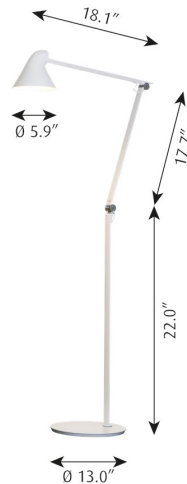

NJP FLOOR

Designed by nendo

Description

The fixture provides direct glare-free horizontal light while reflecting some of the light through the rear of the head, illuminating the top of the arm. The ergonomic design of the fixture head shapes the light and gives optimal light direction. A simple mechanical system provides great freedom of movement, so the light can always be set in the ideal position in the workspace. The shade is painted white on the inside, reflecting comfortable diffused light.

Variants

VARIANT NUMBER	COLOR, RAL	W / H / L (IN) / W (LB)
10000135264	BLK, 617	5.9 / 50.4 / - IN / 15.8 LB
10000135266	WHT, 011	5.9 / 50.4 / - IN / 15.8 LB
10000135267	BLK, 617	5.9 / 50.4 / - IN / 15.8 LB
10000135268	WHT, 011	5.9 / 50.4 / - IN / 15.8 LB
10000138380	LIGHT ALU GREY, T06	5.9 / 50.4 / - IN / 15.8 LB
10000142407	LIGHT ALU GREY, T06	5.9 / 50.4 / - IN / 15.8 LB

Materials & Finishes

MATERIALS

Base: Steel. Arms and lamp head: Aluminum. Joints: Anodized Aluminum. Stem: Aluminum.

FINISHES

White, Black or Light Aluminium Grey, powder coated.

Mounting

Cord type: White (White finish), black (non-white finish). Cord length: 6'. Switch: High/low/off button on the fixture head. Timer function: 4 hours or 8 hours. LED driver: Separate, plugs into power outlet. For mounting instructions, see download section on the product detail page.