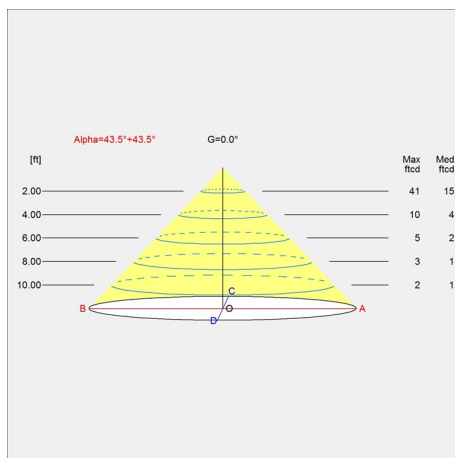

Light distribution diagrams

CARTESIAN

ISOLUX

POLAR

Variant Options

For particular variant options, please check our online Product Variants Configurator on the product detail page.

VARIANT NO.
10000135264

LIGHT SOURCE
LED 2700K 10W