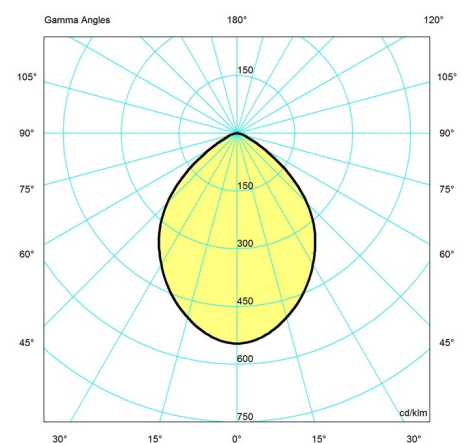

Light distribution diagrams

CARTESIAN

ISOLUX

POLAR

Variant Options

For particular variant options, please check our online Product Variants Configurator on the product detail page.

VARIANT NO.
10000135264

LIGHT SOURCE
LED 2700K 10W