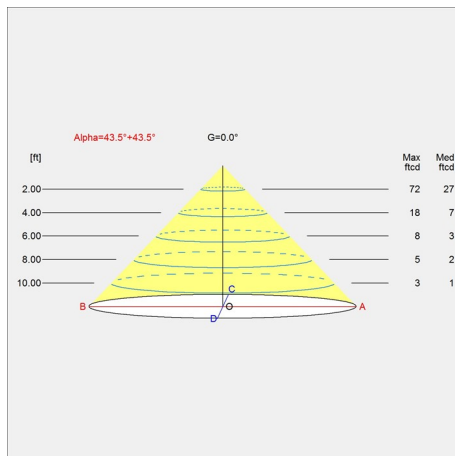

White, Black or Light Aluminium Grey, powder coated.

Mounting

Cord type: White (White finish), black (non-white finish). Cord length: 6'. Switch: High/low/off button on the fixture head. Timer function: 4 hours or 8 hours. LED driver: Separate, plugs into power outlet. For mounting instructions, see download section on the product detail page.

Light distribution diagrams

CARTESIAN