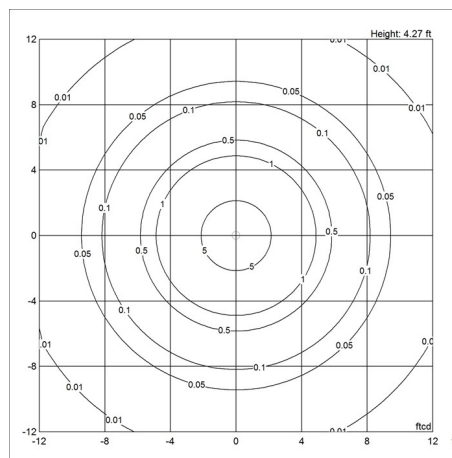

Variants

VARIANT NUMBER	COLOR, RAL	W / H / L (IN) / W (LB)
10000135264	BLK, 617	5.9 / 50.4 / - IN / 15.8 LB
10000135266	WHT, 011	5.9 / 50.4 / - IN / 15.8 LB
10000135267	BLK, 617	5.9 / 50.4 / - IN / 15.8 LB
10000135268	WHT, 011	5.9 / 50.4 / - IN / 15.8 LB
10000138380	LIGHT ALU GREY, T06	5.9 / 50.4 / - IN / 15.8 LB
10000142407	LIGHT ALU GREY, T06	5.9 / 50.4 / - IN / 15.8 LB

Light distribution diagrams

CARTESIAN

ISOLUX

POLAR

Variant Options

For particular variant options, please check our online Product Variants Configurator on the product detail page.

VARIANT NO.
10000135264

LIGHT SOURCE
LED 2700K 10W