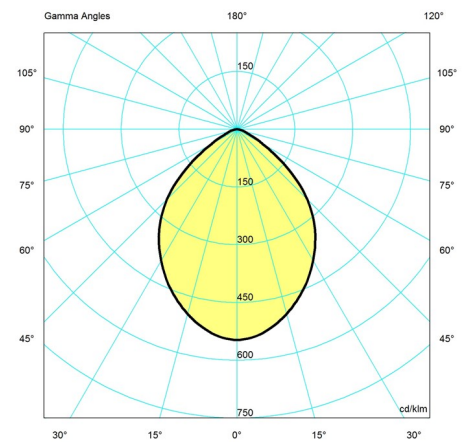

Light distribution diagrams

CARTESIAN

ISOLUX

POLAR

Variant Options

For particular variant options, please check our online Product Variants Configurator on the product detail page.

VARIANT NO.
10000135264

LIGHT SOURCE
LED 2700K 10W