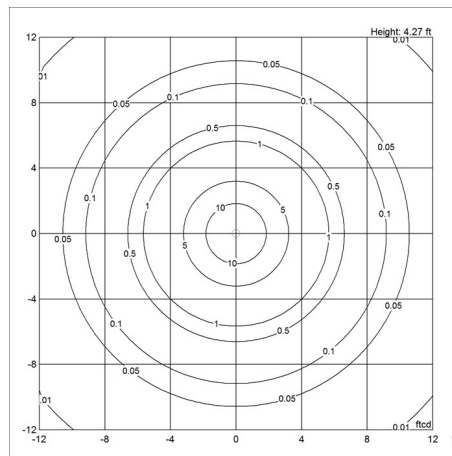

Variants

VARIANT NUMBER	COLOR, RAL	W / H / L (IN) / W (LB)
10000135264	BLK, 617	5.9 / 50.4 / - IN / 15.8 LB
10000135266	WHT, 011	5.9 / 50.4 / - IN / 15.8 LB
10000135267	BLK, 617	5.9 / 50.4 / - IN / 15.8 LB
10000135268	WHT, 011	5.9 / 50.4 / - IN / 15.8 LB
10000138380	LIGHT ALU GREY, T06	5.9 / 50.4 / - IN / 15.8 LB
10000142407	LIGHT ALU GREY, T06	5.9 / 50.4 / - IN / 15.8 LB

Materials & Finishes

MATERIALS

Base: Steel. Arms and lamp head: Aluminum. Joints: Anodized Aluminum. Stem: Aluminum.

FINISHES

White, Black or Light Aluminium Grey, powder coated.

Mounting

Cord type: White (White finish), black (non-white finish). Cord length: 6'. Switch: High/low/off button on the fixture head. Timer function: 4 hours or 8 hours. LED driver: Separate, plugs into power outlet. For mounting instructions, see download section on the product detail page.

Light distribution diagrams

CARTESIAN

ISOLUX

POLAR

Variant Options

For particular variant options, please check our online Product Variants Configurator on the product detail page.

VARIANT NO.
10000135264

LIGHT SOURCE
LED 2700K 10W