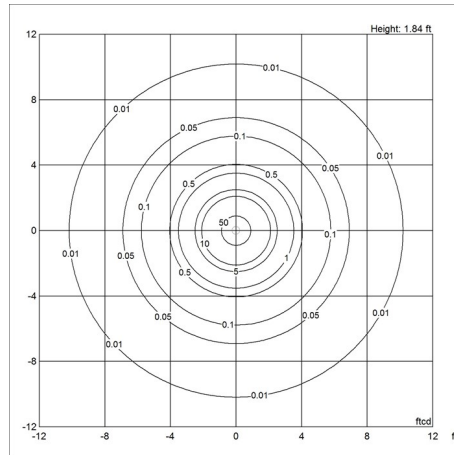

Light distribution diagrams

CARTESIAN

ISOLUX

POLAR

Variant Options

For particular variant options, please check our online Product Variants Configurator on the product detail page.

VARIANT NO.	LIGHT SOURCE	VOLTAGE/FRQ	LUMEN	FEATURES	CABLE
10000133058	LED 2700K 10W	120V	529	-	-
10000133059	LED 2700K 10W	120V	529	-	-
10000133060	LED 2700K 10W	120V	529	-	-
10000133061	LED 2700K 10W	120V	529	-	-
10000133062	LED 2700K 10W	120V	529	-	-
10000133063	LED 2700K 10W	120V	529	-	-
10000133064	LED 3000K 10W	120V	550	-	-
10000133065	LED 3000K 10W	120V	550	-	-
10000133066	LED 3000K 10W	120V	550	-	-
10000133067	LED 3000K 10W	120V	550	-	-
10000133068	LED 3000K 10W	120V	550	-	-