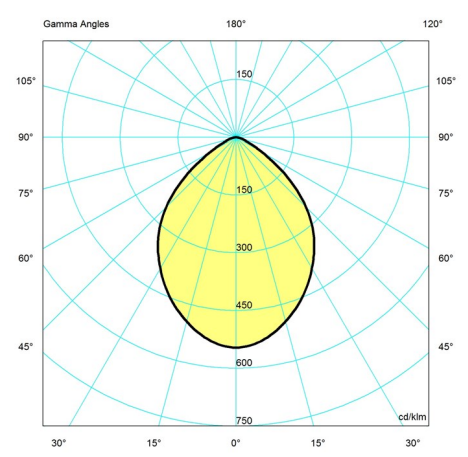

Light distribution diagrams

CARTESIAN

ISOLUX

POLAR

Variant Options

For particular variant options, please check our online Product Variants Configurator on the product detail page.

VARIANT NO.	LIGHT SOURCE	VOLTAGE/FRQ	LUMEN	FEATURES	CABLE
10000133058	LED 2700K 10W	120V	529	-	-
10000133059	LED 2700K 10W	120V	529	-	-
10000133060	LED 2700K 10W	120V	529	-	-
10000133061	LED 2700K 10W	120V	529	-	-
10000133062	LED 2700K 10W	120V	529	-	-
10000133063	LED 2700K 10W	120V	529	-	-
10000133064	LED 3000K 10W	120V	550	-	-
10000133065	LED 3000K 10W	120V	550	-	-
10000133066	LED 3000K 10W	120V	550	-	-
10000133067	LED 3000K 10W	120V	550	-	-
10000133068	LED 3000K 10W	120V	550	-	-