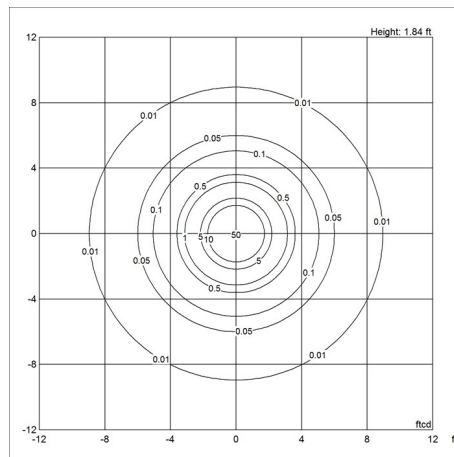

Light distribution diagrams

CARTESIAN

ISOLUX

POLAR

Variant Options

For particular variant options, please check our online Product Variants Configurator on the product detail page.

VARIANT NO.	LIGHT SOURCE	VOLTAGE/FRQ	LUMEN	FEATURES	CABLE
10000133058	LED 2700K 10W	120V	529	-	-
10000133059	LED 2700K 10W	120V	529	-	-
10000133060	LED 2700K 10W	120V	529	-	-
10000133061	LED 2700K 10W	120V	529	-	-
10000133062	LED 2700K 10W	120V	529	-	-
10000133063	LED 2700K 10W	120V	529	-	-
10000133064	LED 3000K 10W	120V	550	-	-
10000133065	LED 3000K 10W	120V	550	-	-
10000133066	LED 3000K 10W	120V	550	-	-
10000133067	LED 3000K 10W	120V	550	-	-
10000133068	LED 3000K 10W	120V	550	-	-