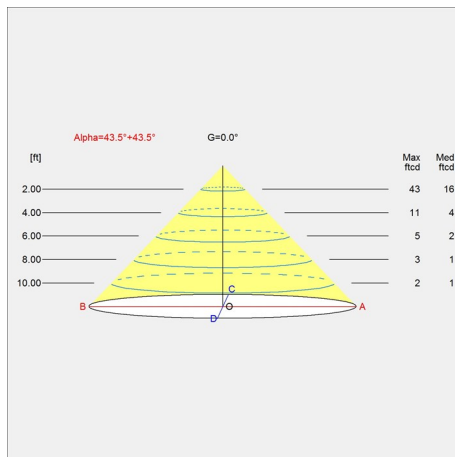

Light distribution diagrams

CARTESIAN

ISOLUX

POLAR

Variant Options

For particular variant options, please check our online Product Variants Configurator on the product detail page.

VARIANT NO.	LIGHT SOURCE	VOLTAGE/FRQ	LUMEN	FEATURES	CABLE
10000133058	LED 2700K 10W	120V	529	-	-
10000133059	LED 2700K 10W	120V	529	-	-
10000133060	LED 2700K 10W	120V	529	-	-
10000133061	LED 2700K 10W	120V	529	-	-
10000133062	LED 2700K 10W	120V	529	-	-
10000133063	LED 2700K 10W	120V	529	-	-
10000133064	LED 3000K 10W	120V	550	-	-
10000133065	LED 3000K 10W	120V	550	-	-
10000133066	LED 3000K 10W	120V	550	-	-
10000133067	LED 3000K 10W	120V	550	-	-
10000133068	LED 3000K 10W	120V	550	-	-