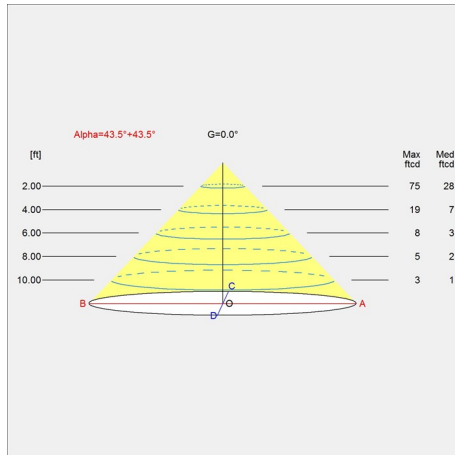

Light distribution diagrams

CARTESIAN