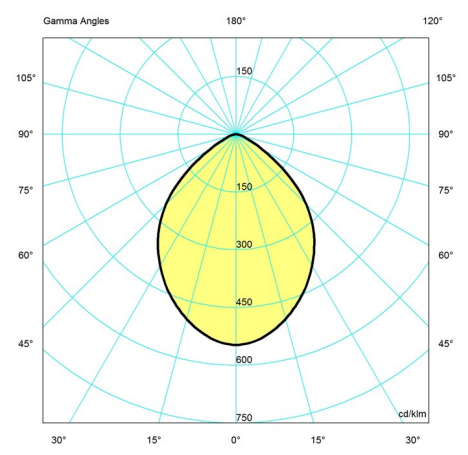

Light distribution diagrams

CARTESIAN

ISOLUX

POLAR

Variant Options

For particular variant options, please check our online Product Variants Configurator on the product detail page.

VARIANT NO.	LIGHT SOURCE	VOLTAGE/FRQ	LUMEN	FEATURES	CABLE
10000133058	LED 2700K 10W	120V	529	-	-
10000133059	LED 2700K 10W	120V	529	-	-
10000133060	LED 2700K 10W	120V	529	-	-
10000133061	LED 2700K 10W	120V	529	-	-
10000133062	LED 2700K 10W	120V	529	-	-
10000133063	LED 2700K 10W	120V	529	-	-
10000133064	LED 3000K 10W	120V	550	-	-
10000133065	LED 3000K 10W	120V	550	-	-
10000133066	LED 3000K 10W	120V	550	-	-
10000133067	LED 3000K 10W	120V	550	-	-
10000133068	LED 3000K 10W	120V	550	-	-