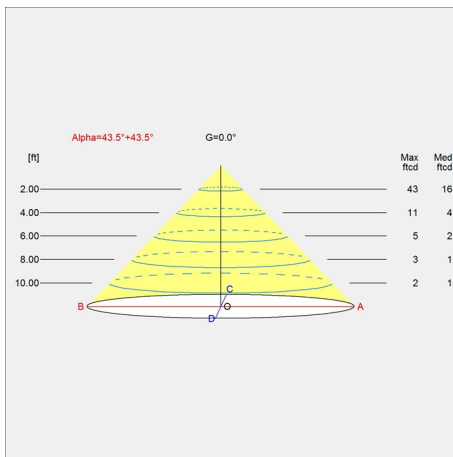

POLAR

Variant Options

For particular variant options, please check our online Product Variants Configurator on the product detail page.

VARIANT NO.	LIGHT SOURCE	VOLTAGE/FRQ	LUMEN	FEATURES	CABLE
10000135259	LED 2700K 10W	120V	529	-	Without cord and wall box
10000135261	LED 2700K 10W	120V	529	-	Without cord and wall box
10000135262	LED 3000K 10W	120V	550	-	Without cord and wall box
10000135263	LED 3000K 10W	120V	550	-	Without cord and wall box
10000138378	LED 3000K 10W	120V	550	-	Without cord and wall box
10000142408	LED 2700K 10W	120V	529	-	Without cord and wall box
5743163186	LED 2700K 10W	120V	529	-	Without cord and wall box
5743163199	LED 2700K 10W	120V	529	-	Without cord and wall box
5743163209	LED 3000K 10W	120V	550	-	Without cord and wall box
5743163212	LED 3000K 10W	120V	550	-	Without cord and wall box