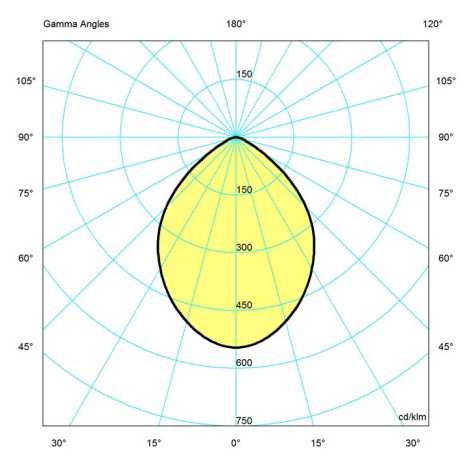

POLAR

Variant Options

For particular variant options, please check our online Product Variants Configurator on the product detail page.

VARIANT NO.	LIGHT SOURCE	VOLTAGE/FRQ	LUMEN	FEATURES	CABLE
10000135259	LED 2700K 10W	120V	529	-	Without cord and wall box
10000135261	LED 2700K 10W	120V	529	-	Without cord and wall box
10000135262	LED 3000K 10W	120V	550	-	Without cord and wall box
10000135263	LED 3000K 10W	120V	550	-	Without cord and wall box
10000138378	LED 3000K 10W	120V	550	-	Without cord and wall box
10000142408	LED 2700K 10W	120V	529	-	Without cord and wall box
5743163186	LED 2700K 10W	120V	529	-	Without cord and wall box
5743163199	LED 2700K 10W	120V	529	-	Without cord and wall box
5743163209	LED 3000K 10W	120V	550	-	Without cord and wall box
5743163212	LED 3000K 10W	120V	550	-	Without cord and wall box