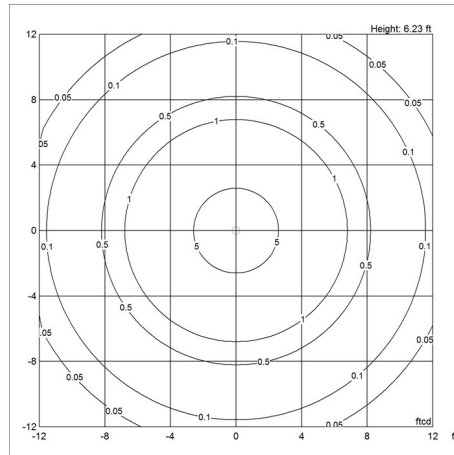

Light distribution diagrams

CARTESIAN

ISOLUX

POLAR

Variant Options

For particular variant options, please check our online Product Variants Configurator on the product detail page.

VARIANT NO.	LIGHT SOURCE	VOLTAGE/FRQ	LUMEN	FEATURES	CABLE
10000135259	LED 2700K 10W	120V	529	-	Without cord and wall box
10000135261	LED 2700K 10W	120V	529	-	Without cord and wall box
10000135262	LED 3000K 10W	120V	550	-	Without cord and wall box
10000135263	LED 3000K 10W	120V	550	-	Without cord and wall box
10000138378	LED 3000K 10W	120V	550	-	Without cord and wall box
10000142408	LED 2700K 10W	120V	529	-	Without cord and wall box
5743163186	LED 2700K 10W	120V	529	-	Without cord and wall box
5743163199	LED 2700K 10W	120V	529	-	Without cord and wall box
5743163209	LED 3000K 10W	120V	550	-	Without cord and wall box
5743163212	LED 3000K 10W	120V	550	-	Without cord and wall box