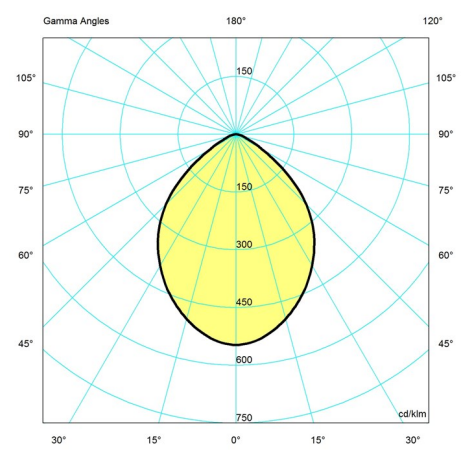

POLAR

Variant Options

For particular variant options, please check our online Product Variants Configurator on the product detail page.

VARIANT NO.	LIGHT SOURCE	VOLTAGE/FRQ	LUMEN	FEATURES	CABLE
10000135259	LED 2700K 10W	120V	529	-	Without cord and wall box
10000135261	LED 2700K 10W	120V	529	-	Without cord and wall box
10000135262	LED 3000K 10W	120V	550	-	Without cord and wall box
10000135263	LED 3000K 10W	120V	550	-	Without cord and wall box
10000138378	LED 3000K 10W	120V	550	-	Without cord and wall box
10000142408	LED 2700K 10W	120V	529	-	Without cord and wall box
5743163186	LED 2700K 10W	120V	529	-	Without cord and wall box
5743163199	LED 2700K 10W	120V	529	-	Without cord and wall box
5743163209	LED 3000K 10W	120V	550	-	Without cord and wall box
5743163212	LED 3000K 10W	120V	550	-	Without cord and wall box