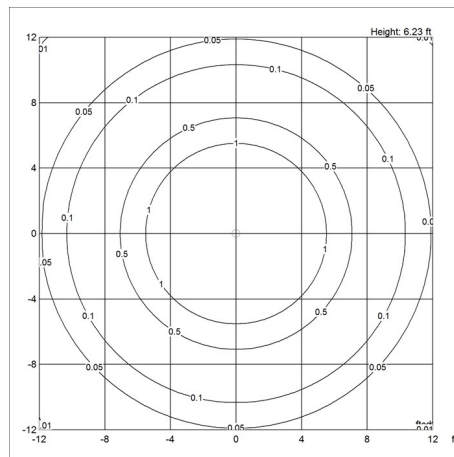

POLAR

Variant Options

For particular variant options, please check our online Product Variants Configurator on the product detail page.

VARIANT NO.	LIGHT SOURCE	VOLTAGE/FRQ	LUMEN	FEATURES	CABLE
10000135259	LED 2700K 10W	120V	529	-	Without cord and wall box
10000135261	LED 2700K 10W	120V	529	-	Without cord and wall box
10000135262	LED 3000K 10W	120V	550	-	Without cord and wall box
10000135263	LED 3000K 10W	120V	550	-	Without cord and wall box
10000138378	LED 3000K 10W	120V	550	-	Without cord and wall box
10000142408	LED 2700K 10W	120V	529	-	Without cord and wall box
5743163186	LED 2700K 10W	120V	529	-	Without cord and wall box
5743163199	LED 2700K 10W	120V	529	-	Without cord and wall box
5743163209	LED 3000K 10W	120V	550	-	Without cord and wall box
5743163212	LED 3000K 10W	120V	550	-	Without cord and wall box