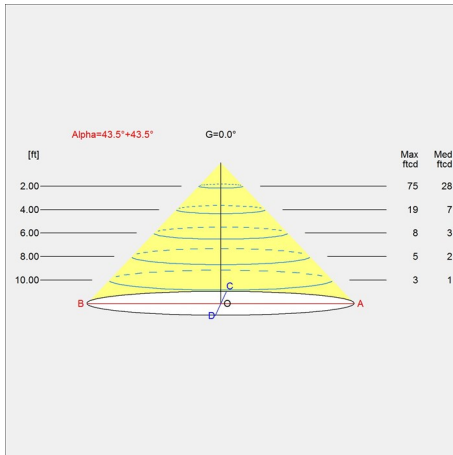

Light distribution diagrams

CARTESIAN