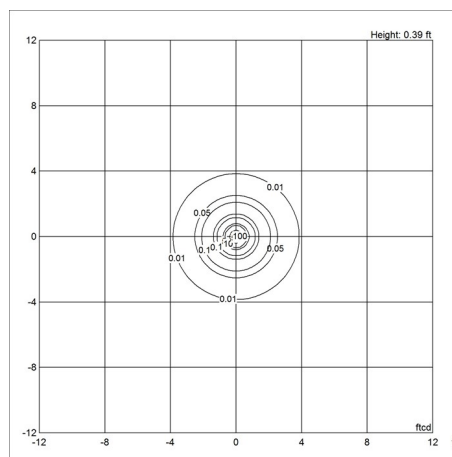

louis poulsen

Materials & Finishes

MATERIALS

Shade: Deep-drawn steel or injection-molded opal acrylic.
Base and housing: Die-cast aluminum.

FINISHES

Opal acrylic shade in White, Pale Rose, and Pale Blue with matching stand.
Grey Opal Acrylic shade with high lustre chrome stand.
Pale Rose, Pale Blue or Coral, powder coated.

Mounting

USB-C cable or Qi base for standard USB-C-A adapter.
Light control: Switch on base.
Battery lifetime: 5 hours @ 100%. Step-dim: 0%/10%/33%/100% For mounting instructions, see download section on the product detail page.

Information

Please note that Panthella Portable comes with a USB cable but without an adapter and Qi charger. A separate USB adapter is available as an accessory. Compatible with standard USB adapters (Min. 1.5A) and Qi wireless chargers. For the E-socket product variants, bulbs are not included. LED light source is part of the product.

Light distribution diagrams

CARTESIAN

ISOLUX

POLAR

Variant Options

For particular variant options, please check our online Product Variants Configurator on the product detail page.

VARIANT NO.

LIGHT SOURCE

VOLTAGE/FRQ

LUMEN

FEATURES

CABLE