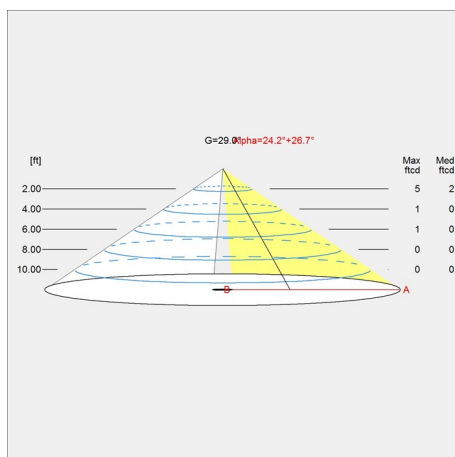

louis poulsen

Materials & Finishes

MATERIALS

Shade: Deep-drawn steel or injection-molded opal acrylic.
Base and housing: Die-cast aluminum.

FINISHES

Opal acrylic shade in White, Pale Rose, and Pale Blue with matching stand.
Grey Opal Acrylic shade with high lustre chrome stand.
Pale Rose, Pale Blue or Coral, powder coated.

Mounting

USB-C cable or Qi base for standard USB-C-A adapter.
Light control: Switch on base.
Battery lifetime: 5 hours @ 100%. Step-dim: 0%/10%/33%/100% For mounting instructions, see download section on the product detail page.

Information

Please note that Panthella Portable comes with a USB cable but without an adapter and Qi charger. A separate USB adapter is available as an accessory. Compatible with standard USB adapters (Min. 1.5A) and Qi wireless chargers. For the E-socket product variants, bulbs are not included. LED light source is part of the product.

Light distribution diagrams

CARTESIAN