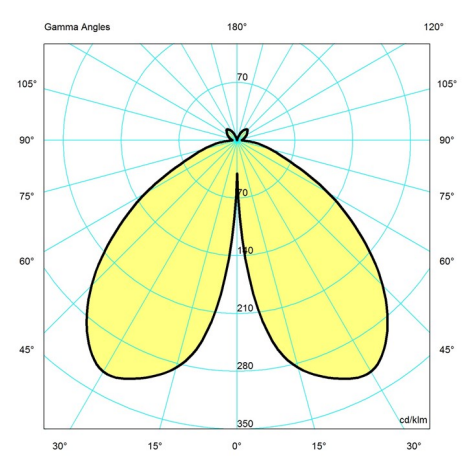

Variants

VARIANT NUMBER	COLOR, RAL	W / H / L (IN) / W (LB)
5744162924	PALE ROSE	6.3 / 9.4 / 6.3 IN / 0.9 LB
5744166768	WHT OPAL ACRYL, 970	6.3 / 9.4 / 6.3 IN / 0.9 LB
5744168070	GREY OPAL ACRYL	6.3 / 9.4 / 6.3 IN / 0.9 LB
5744170495	PALE BLUE OPAL ACRYL	- / - / - IN / 0.9 LB
5744612571	BLK, 708	- / - / - IN / 0.9 LB
5744612584	ORANGE, 269	6.3 / 9.4 / 6.3 IN / 0.9 LB
5744612607	WHT, 011	- / - / - IN / 0.9 LB
5744612610	PALE BLUE	6.3 / 9.4 / 6.3 IN / 0.9 LB
5744612623	CORAL	6.3 / 9.4 / 6.3 IN / 0.9 LB
5744612830	PALE ROSE OPAL ACRYL	- / - / - IN / 0.9 LB

Light distribution diagrams

CARTESIAN

ISOLUX

POLAR

Variant Options

For particular variant options, please check our online Product Variants Configurator on the product detail page.

VARIANT NO.

LIGHT SOURCE