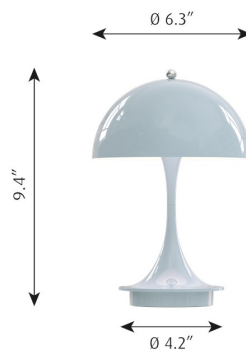

PANTHELLA 160 PORTABLE

Designed by Verner Panton

Description

This portable table lamp emits a glare-free, soft, and comfortable light. The metal shade variants reflects the light downwards and provides pleasant illumination created by the inner white painted shade and the reflection from the trumpet-shaped stem. The opal acrylic variants provides gentle illumination and subtle ambience due to the transparency and the reflection of the downward light on the inner side of the shade.

Variants

VARIANT NUMBER	COLOR, RAL	W / H / L (IN) / W (LB)
5744162924	PALE ROSE	6.3 / 9.4 / 6.3 IN / 0.9 LB
5744166768	WHT OPAL ACRYL, 970	6.3 / 9.4 / 6.3 IN / 0.9 LB
5744168070	GREY OPAL ACRYL	6.3 / 9.4 / 6.3 IN / 0.9 LB
5744170495	PALE BLUE OPAL ACRYL	- / - / - IN / 0.9 LB
5744612571	BLK, 708	- / - / - IN / 0.9 LB
5744612584	ORANGE, 269	6.3 / 9.4 / 6.3 IN / 0.9 LB
5744612607	WHT, 011	- / - / - IN / 0.9 LB
5744612610	PALE BLUE	6.3 / 9.4 / 6.3 IN / 0.9 LB
5744612623	CORAL	6.3 / 9.4 / 6.3 IN / 0.9 LB
5744612830	PALE ROSE OPAL ACRYL	- / - / - IN / 0.9 LB

louis poulsen

Materials & Finishes

MATERIALS

Shade: Deep-drawn steel or injection-molded opal acrylic.
Base and housing: Die-cast aluminum.

FINISHES

Opal acrylic shade in White, Pale Rose, and Pale Blue with matching stand.
Grey Opal Acrylic shade with high lustre chrome stand.
Pale Rose, Pale Blue or Coral, powder coated.