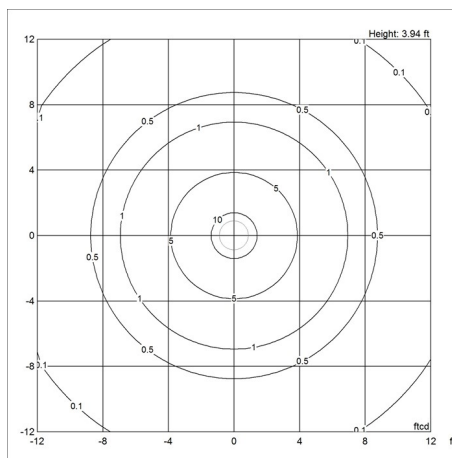

louis poulsen

High lustre chrome plated stand with black, textured base.
Black stand with black, smooth base.
White stand with white, smooth base.
Chrome variant has a red top reflector.
Black and white variants have a white top reflector.

Mounting

Cord type: Black. Cable length: 9'. Switch: In-line dimming foot switch provided. For mounting instructions, see download section on the product detail page.

Information

Electrical:
System Wattage: 70W
Delivered lumens: 572 lm
Efficacy: <10 lm/W
Certifications:
cULus, Dry Location
Protection class IP20
Color Rendering: Ra≥90
Actual performance dependent upon screw-base lamp used. For the E-socket product variants, bulbs are not included. LED light source is part of the product.

Light distribution diagrams

CARTESIAN

ISOLUX

POLAR

Variant Options

For particular variant options, please check our online Product Variants Configurator on the product detail page.

VARIANT NO.

LIGHT SOURCE

VOLTAGE/FRQ

LUMEN

FEATURES

CABLE