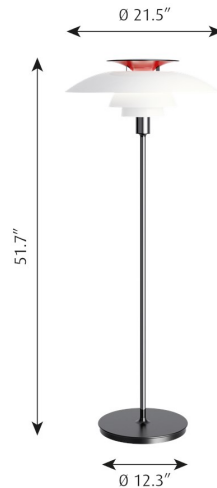

PH 80

Designed by Poul Henningsen

Description

The fixture emits a diffused, reflected, symmetrical light. The majority of the light is directed downward. The opal acrylic shades provide comfortable room lighting. On the original fixture, the red hue of the top reflector adds an intense, warm glow to the light. The black and white fixtures have a white top reflector that reflects the light for a clean, elegant look. The choice of light source will determine the color of the illumination.

Variants

VARIANT NUMBER	COLOR, RAL	W / H / L (IN) / W (LB)
10000157283	WHT, 036	21.7 / 51.8 / 21.7 IN / 16.3 LB
10000157284	WHT OPAL ACRYL, 970	21.7 / 51.8 / 21.7 IN / 16.3 LB
10000157285	BLK, 722	21.7 / 51.8 / 21.7 IN / 16.3 LB

Materials & Finishes

MATERIALS

Shades: High pressure molded white opal acrylic. Top reflector: Red or White polycarbonate. Top cover and base: Black or white, high pressure molded ABS. Stand: High lustre chrome plated or black or white, powder coated, steel.

FINISHES

White opal acrylic shades.

louis poulsen

High lustre chrome plated stand with black, textured base.
Black stand with black, smooth base.
White stand with white, smooth base.
Chrome variant has a red top reflector.
Black and white variants have a white top reflector.