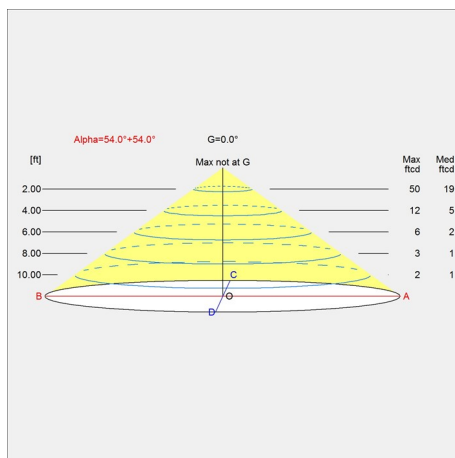

Light distribution diagrams

CARTESIAN

ISOLUX

POLAR

Variant Options

For particular variant options, please check our online Product Variants Configurator on the product detail page.

VARIANT NO.

LIGHT SOURCE