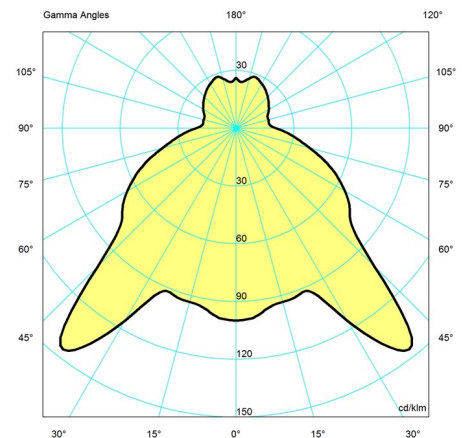

Variants

VARIANT NUMBER	COLOR, RAL	W / H / L (IN) / W (LB)
10000157283	WHT, 036	21.7 / 51.8 / 21.7 IN / 16.3 LB
10000157284	WHT OPAL ACRYL, 970	21.7 / 51.8 / 21.7 IN / 16.3 LB
10000157285	BLK, 722	21.7 / 51.8 / 21.7 IN / 16.3 LB

Light distribution diagrams

CARTESIAN

ISOLUX

POLAR

Variant Options

For particular variant options, please check our online Product Variants Configurator on the product detail page.

VARIANT NO.

LIGHT SOURCE