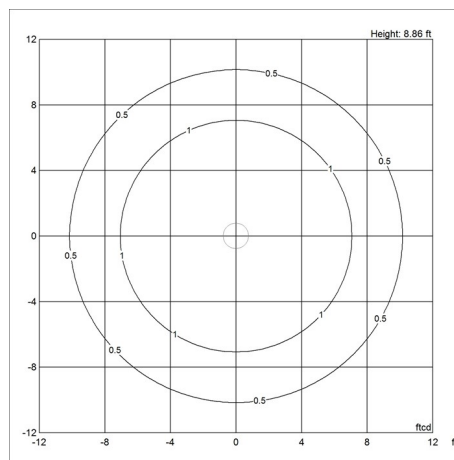

download section on the product detail page.

Information

Electrical:
System Wattage: 96W (LED); 200W (INC)
LED Wattage: 184 W or 88 W
Delivered lumens: 615 - 3,681
Efficacy: 3.1 lm/W - 38.3 lm/W
Certifications:
cULus, Damp Location
Protection class IP20
Controllability: 0-10V Dimming (LED variants); Phase dimming (incandescent variants)
Color Rendering: Ra≥90 for LED variants.
Performance dependent upon screw-base lamp used in socketed variants. For the E-socket product variants, bulbs are not included. LED light source is part of the product.

Light distribution diagrams

CARTESIAN

ISOLUX

POLAR

Variant Options

For particular variant options, please check our online Product Variants Configurator on the product detail page.

VARIANT NO.	LIGHT SOURCE	VOLTAGE/FRQ	LUMEN	FEATURES	CABLE
10000128780	LED 3000K 96W	120-277V/60HZ	2736	Dim 0-10v	White cord
10000128781	LED 3000K 96W	120-277V/60HZ	3152	Dim 0-10v	White cord
10000128782	LED 3000K 96W	120-277V/60HZ	3681	Dim 0-10v	White cord
10000128783	LED 3000K 96W	120-277V/60HZ	2736	Dim 0-10v	White cord
10000128784	LED 3000K 96W	120-277V/60HZ	3152	Dim 0-10v	White cord
10000128785	LED 3000K 96W	120-277V/60HZ	3681	Dim 0-10v	White cord
10000130393	LED 2700K 96W	120-277V/60HZ	2387	Dim 0-10v	White cord
10000130395	LED 2700K 96W	120-277V/60HZ	2621	Dim 0-10v	White cord