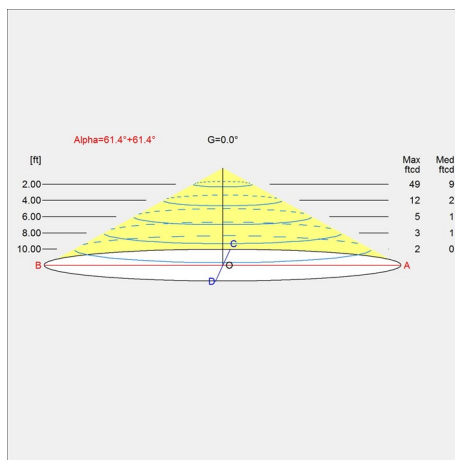

download section on the product detail page.

Information

Electrical:
System Wattage: 96W (LED); 200W (INC)
LED Wattage: 184 W or 88 W
Delivered lumens: 615 - 3,681
Efficacy: 3.1 lm/W - 38.3 lm/W
Certifications:
cULus, Damp Location
Protection class IP20
Controllability: 0-10V Dimming (LED variants); Phase dimming (incandescent variants)
Color Rendering: Ra≥90 for LED variants.
Performance dependent upon screw-base lamp used in socketed variants. For the E-socket product variants, bulbs are not included. LED light source is part of the product.

Light distribution diagrams

CARTESIAN