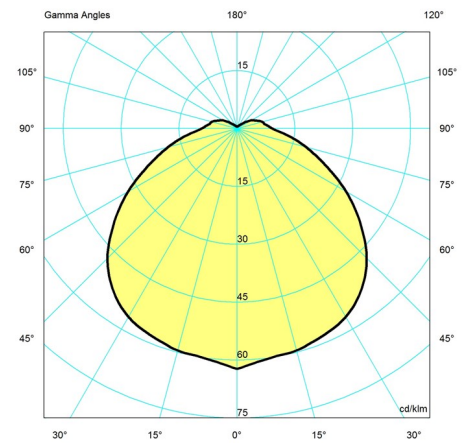

Light distribution diagrams

CARTESIAN

ISOLUX

POLAR

Variant Options

For particular variant options, please check our online Product Variants Configurator on the product detail page.

VARIANT NO.	LIGHT SOURCE	VOLTAGE/FRQ	LUMEN	FEATURES	CABLE
10000128780	LED 3000K 96W	120-277V/60HZ	2736	Dim 0-10v	White cord
10000128781	LED 3000K 96W	120-277V/60HZ	3152	Dim 0-10v	White cord
10000128782	LED 3000K 96W	120-277V/60HZ	3681	Dim 0-10v	White cord
10000128783	LED 3000K 96W	120-277V/60HZ	2736	Dim 0-10v	White cord
10000128784	LED 3000K 96W	120-277V/60HZ	3152	Dim 0-10v	White cord
10000128785	LED 3000K 96W	120-277V/60HZ	3681	Dim 0-10v	White cord
10000130393	LED 2700K 96W	120-277V/60HZ	2387	Dim 0-10v	White cord
10000130395	LED 2700K 96W	120-277V/60HZ	2621	Dim 0-10v	White cord