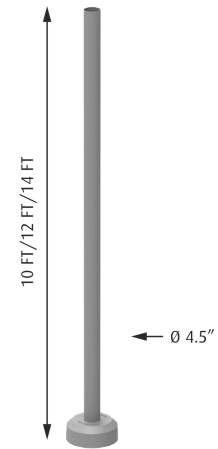

POLE ROUND STRAIGHT

Project name:

Project type:

Notes:

Design

Louis Poulsen A/S

Product description

Aluminum pole with a 4.5 inch diameter. Provided with four set screws at pole top to secure luminaire. Supports Albertslund Post tops, HW Patina, Kastrup, Kipp, and LP Nest. Handhole located 18 inches above base with removable, finished cover secured with 2 stainless steel Philips drive screws.

Variant options

Dimension

10 FT
12 FT
14 FT

Color

- Black
- Br alu
- Graphite grey
- Grey
- Natural paint aluminum
- White

Lighting control

-
Gfi at 36 in

Material

Pole: extruded aluminum, 0.125" wall thickness heat treated to T6. Base plate: die cast aluminum. Base cover: pressure cast aluminum. Anchor bolts: Hot-dipped galvanized steel. Standard finish are matte, textured surface powder coat with minimum 2 mils thickness. Base cover pre-treated with zinc primer for improved resistance to corrosion.

Mounting

Mounted to a concrete base with 4 anchor bolts of 3/4" diameter x 24" length, on a bolt circle of 8.0" diameter. Anchor bolts to be embedded into a concrete foundation by others.

Dimensions

10 FT, 12 FT, 14 FT