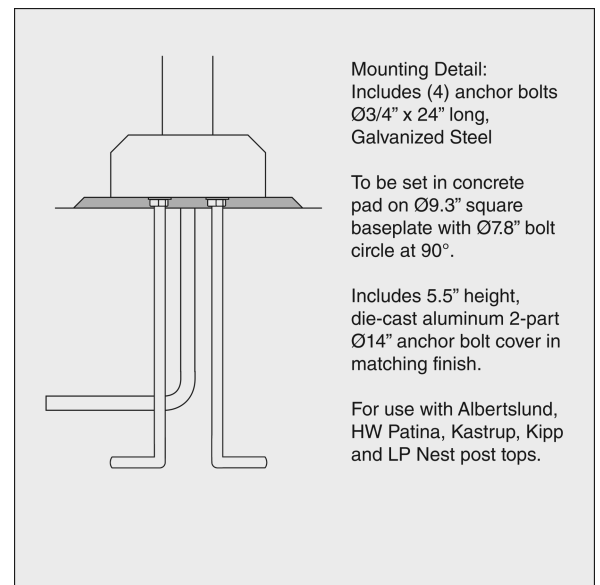

POLE ROUND STRAIGHT

Project name:

Project type:

Notes:

Design

Louis Poulsen A/S

Product description

Aluminum pole with a 4.5 inch diameter. Provided with four set screws at pole top to secure luminaire. Supports Albertslund Post tops, HW Patina, Kastrup, Kipp, and LP Nest. Handhole located 18 inches above base with removable, finished cover secured with 2 stainless steel Philips drive screws.

Variant options

Dimension

10 FT
12 FT
14 FT

Color

- Black
- Br alu
- Graphite grey
- Grey
- Natural paint aluminum
- White

Lighting control

-
Gfi at 36 in

Material

Pole: extruded aluminum, 0.125" wall thickness heat treated to T6. Base plate: die cast aluminum. Base cover: pressure cast aluminum. Anchor bolts: Hot-dipped galvanized steel. Standard finish are matte, textured surface powder coat with minimum 2 mils thickness. Base cover pre-treated with zinc primer for improved resistance to corrosion.

Mounting

Mounted to a concrete base with 4 anchor bolts of 3/4" diameter x 24" length, on a bolt circle of 8.0" diameter. Anchor bolts to be embedded into a concrete foundation by others.

Dimensions

10 FT, 12 FT, 14 FT