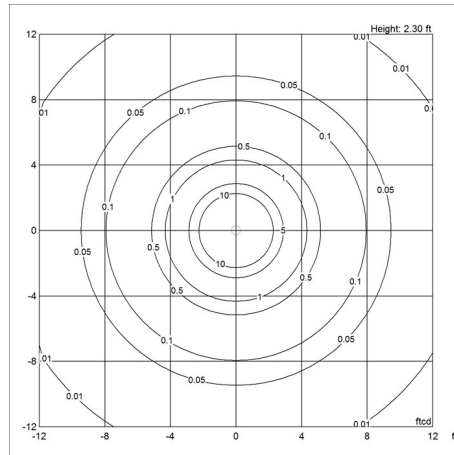

Light distribution diagrams

CARTESIAN

ISOLUX

POLAR

Variant Options

For particular variant options, please check our online Product Variants Configurator on the product detail page.

VARIANT NO.	LIGHT SOURCE	VOLTAGE/FRQ	LUMEN	FEATURES	CABLE
10000149809	1x10W G16.5/candelabra	120V	508	-	Black fabric cord
10000149810	1x10W G16.5/candelabra	120V	508	-	White fabric cord
10000149811	1x10W G16.5/candelabra	120V	508	-	Black fabric cord
10000149813	1x10W G16.5/candelabra	120V	508	-	White fabric cord
10000149814	1x10W A-15/medium	120V	656	-	Black fabric cord
10000149815	1x10W A-15/medium	120V	656	-	White fabric cord
10000149816	1x10W A-15/medium	120V	656	-	Black fabric cord
10000149818	1x10W A-15/medium	120V	656	-	White fabric cord
10000149819	1x15W A-19/medium	120V	637	-	Black fabric cord
10000149820	1x15W A-19/medium	120V	637	-	White fabric cord
10000149900	1x4W T-4 G9	120V	287	-	Black fabric cord
10000149901	1x4W T-4 G9	120V	287	-	White fabric cord
10000149902	1x4W T-4 G9	120V	287	-	Black fabric cord
10000149904	1x4W T-4 G9	120V	287	-	White fabric cord

Specification Notes

- a. 4.7 IN available only in 4W LED/T-4/G9.
- b. 6.7 IN available only in 10W LED/G16.5/candelabra.
- c. 9.8 IN available only in 10W LED/A-15/medium.
- d. 15.7 IN available only in 15W LED/A-19/medium.