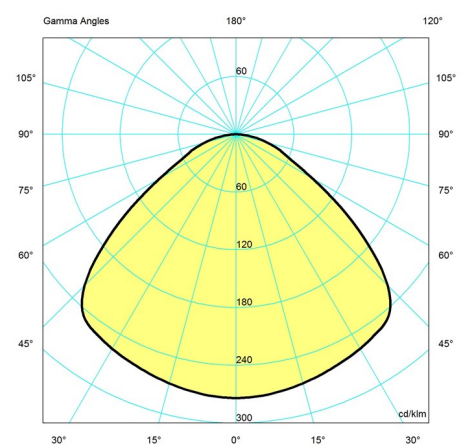

Light distribution diagrams

CARTESIAN

ISOLUX

POLAR

Variant Options

For particular variant options, please check our online Product Variants Configurator on the product detail page.

VARIANT NO.	LIGHT SOURCE	VOLTAGE/FRQ	LUMEN	FEATURES	CABLE
10000149809	1x10W G16.5/candelabra	120V	508	-	Black fabric cord
10000149810	1x10W G16.5/candelabra	120V	508	-	White fabric cord
10000149811	1x10W G16.5/candelabra	120V	508	-	Black fabric cord
10000149813	1x10W G16.5/candelabra	120V	508	-	White fabric cord
10000149814	1x10W A-15/medium	120V	656	-	Black fabric cord
10000149815	1x10W A-15/medium	120V	656	-	White fabric cord
10000149816	1x10W A-15/medium	120V	656	-	Black fabric cord
10000149818	1x10W A-15/medium	120V	656	-	White fabric cord
10000149819	1x15W A-19/medium	120V	637	-	Black fabric cord
10000149820	1x15W A-19/medium	120V	637	-	White fabric cord
10000149900	1x4W T-4 G9	120V	287	-	Black fabric cord
10000149901	1x4W T-4 G9	120V	287	-	White fabric cord
10000149902	1x4W T-4 G9	120V	287	-	Black fabric cord
10000149904	1x4W T-4 G9	120V	287	-	White fabric cord

Specification Notes

- a. 4.7 IN available only in 4W LED/T-4/G9.
- b. 6.7 IN available only in 10W LED/G16.5/candelabra.
- c. 9.8 IN available only in 10W LED/A-15/medium.
- d. 15.7 IN available only in 15W LED/A-19/medium.