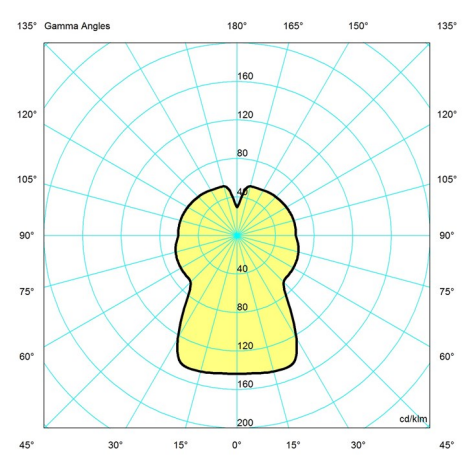

Light distribution diagrams

CARTESIAN

ISOLUX

POLAR

Variant Options

For particular variant options, please check our online Product Variants Configurator on the product detail page.

VARIANT NO.

LIGHT SOURCE