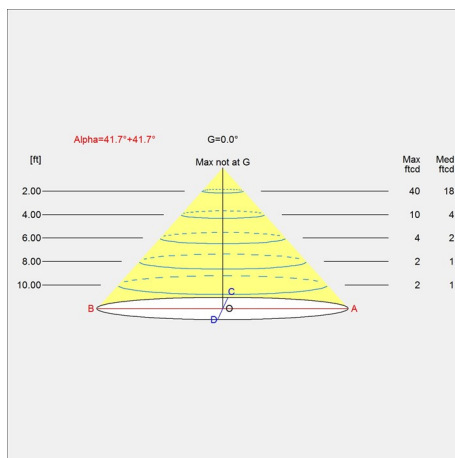

louis poulsen

FINISHES

White opal glass.

Mounting

Canopy: White. Cord type: 3-conductor, 18 AWG white PVC power cord. Cord length: 12'. For mounting instructions, see download section on the product detail page.

Information

Electrical:

System Wattage: 22W - 44W

LED Wattage: 20 W - 42 W

Delivered lumens: 894 - 1,085 lm

Efficacy: 24.6 - 40.6 lm/W

Certifications:

cULus, Dry Location

Protection class IP20

Controllability: Phase dimming or 0-10V dimming.

Color Rendering: $R_a \geq 90$ for LED variants.

Performance dependent upon screw-base lamp used in socketed variants. For the E-socket product variants, bulbs are not included. LED light source is part of the product.

Light distribution diagrams

CARTESIAN