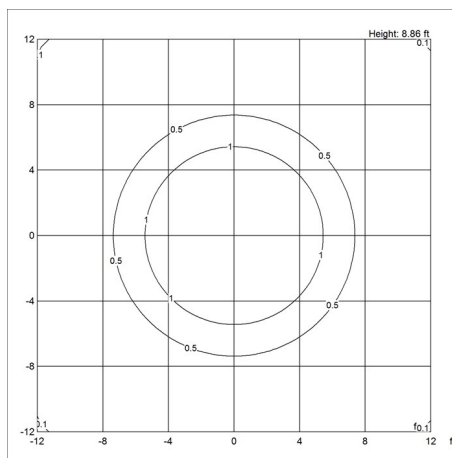

louis poulsen

FINISHES

White opal glass.

Mounting

Canopy: White. Cord type: 3-conductor, 18 AWG white PVC power cord. Cord length: 12'. For mounting instructions, see download section on the product detail page.

Information

Electrical:

System Wattage: 22W - 44W

LED Wattage: 20 W - 42 W

Delivered lumens: 894 - 1,085 lm

Efficacy: 24.6 - 40.6 lm/W

Certifications:

cULus, Dry Location

Protection class IP20

Controllability: Phase dimming or 0-10V dimming.

Color Rendering: $R_a \geq 90$ for LED variants.

Performance dependent upon screw-base lamp used in socketed variants. For the E-socket product variants, bulbs are not included. LED light source is part of the product.

Light distribution diagrams

CARTESIAN

ISOLUX

POLAR

Variant Options

For particular variant options, please check our online Product Variants Configurator on the product detail page.

VARIANT NO.

LIGHT SOURCE

VOLTAGE/FRQ

LUMEN

FEATURES

CABLE