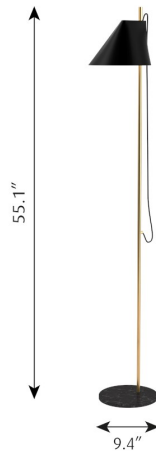

YUH FLOOR

Designed by GamFratesi

Description

The fixture primarily provides glare-free downward directed light. The angle of the shade can be adjusted to optimize light distribution. A slim opening in the top of the shade provides soft, ambient upward illumination. A mechanical system provides great freedom of movement, so the light can always be set in the ideal position in the workspace, living room etc. Built-in LED technology provides a high quality of light with stepless dimming from 100% to 15%. Optional timer capability automatically turns off the light after a chosen duration of 4 or 8 hours. Returns to the last dim level setting when switched on. A button at the top of the tube acts as switch and dimmer.

Variants

VARIANT NUMBER	COLOR, RAL	W / H / L (IN) / W (LB)
5744162678	BRASS/BLACK	9.4 / 55.1 / 9.4 IN / 9.4 LB
5744162681	BRASS/WHITE	9.4 / 55.1 / 9.4 IN / 9.4 LB
5744612539	BLK, T09	9.4 / 55.1 / 9.4 IN / 11.7 LB
5744612542	WHT, T08	9.4 / 55.1 / 9.4 IN / 11.7 LB

louis poulsen

lacquered).

FINISHES

White or black. Matte wet painted. Brass/Marble versions: White or black shade. Matte wet painted. Clear lacquered, brushed brass stem. Matte marble base.

Mounting

Cord type: White or black. Cord length: 10'. Switch: High/low/off switch on the base. LED driver: Separate, plugs into power outlet. For mounting instructions, see download section on the product detail page.