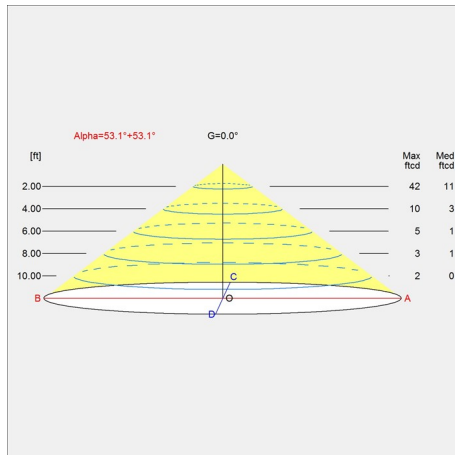

louis poulsen

lacquered).

FINISHES

White or black. Matte wet painted. Brass/Marble versions: White or black shade. Matte wet painted. Clear lacquered, brushed brass stem. Matte marble base.

Mounting

Cord type: White or black. Cord length: 10'. Switch: High/low/off switch on the base. LED driver: Separate, plugs into power outlet. For mounting instructions, see download section on the product detail page.

Light distribution diagrams

CARTESIAN