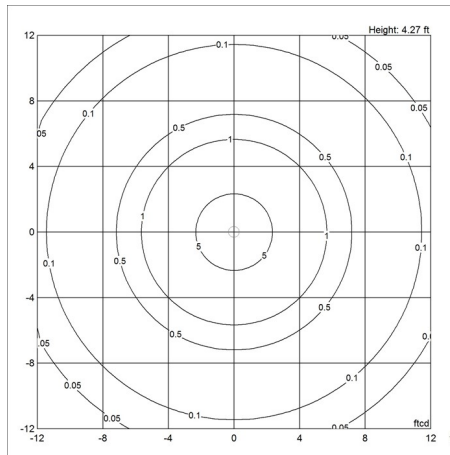

louis poulsen

lacquered).

FINISHES

White or black. Matte wet painted. Brass/Marble versions: White or black shade. Matte wet painted. Clear lacquered, brushed brass stem. Matte marble base.

Mounting

Cord type: White or black. Cord length: 10'. Switch: High/low/off switch on the base. LED driver: Separate, plugs into power outlet. For mounting instructions, see download section on the product detail page.

Light distribution diagrams

CARTESIAN

ISOLUX

POLAR

Variant Options

For particular variant options, please check our online Product Variants Configurator on the product detail page.

VARIANT NO.	LIGHT SOURCE	VOLTAGE/FRQ	LUMEN	FEATURES	CABLE
5744162678	LED 2700K 10W	120V	446	-	-
5744162681	LED 2700K 10W	120V	446	-	-
5744612539	LED 2700K 10W	120V	446	-	-
5744612542	LED 2700K 10W	120V	446	-	-