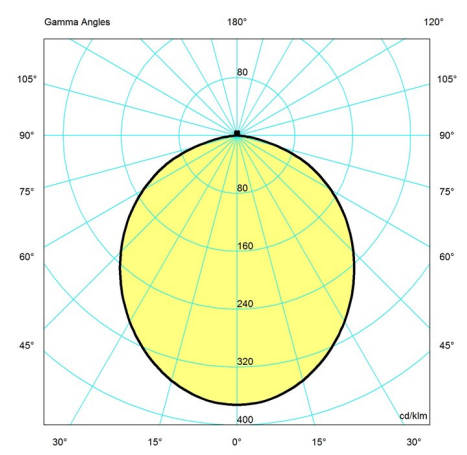

Light distribution diagrams

CARTESIAN

ISOLUX

POLAR

Variant Options

For particular variant options, please check our online Product Variants Configurator on the product detail page.

VARIANT NO.	LIGHT SOURCE	VOLTAGE/FRQ	LUMEN	FEATURES	CABLE
5744162678	LED 2700K 10W	120V	446	-	-
5744162681	LED 2700K 10W	120V	446	-	-
5744612539	LED 2700K 10W	120V	446	-	-
5744612542	LED 2700K 10W	120V	446	-	-