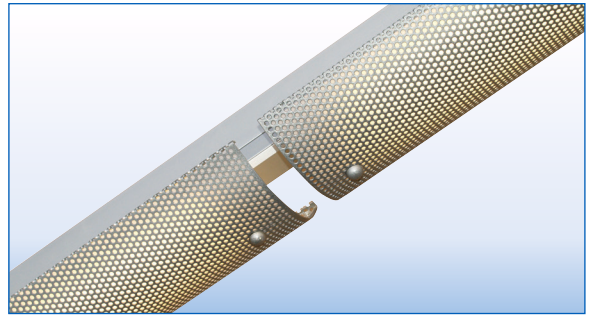

LINEAR CABLE SUSPENDED / SURFACE MOUNT

PROJECT:
TYPE:

SPECIFICATIONS

HOUSING	Extruded aluminum housing up to 12' long.
FINISH	Satin anodized or white paint finish standard. Custom finish optional.
LENS	Extruded DR acrylic, snap-on frosted widespread lens.
REFLECTOR	Decorative curved reflectors: white acrylic or perforated aluminum with acrylic overlay diffuser.
LED DRIVER	Integral, universal voltage; 0-10V dimming standard; 1% or 10% dimming.
MOUNTING	SURFACE MOUNT: Mounting holes pre-drilled. See page 2 for details. CABLE SUSPENDED: Aircraft cable suspension kit (SK), canopy and prewired with 18/5 SVT cord.
LED's	60,000 hours. (L70), High uniformity, 80 CRI
CERTIFICATION	ETL/CSA listed for damp locations. 2001431 MADE IN THE USA

REFLECTOR OPTIONS

WAR WHITE ACRYLIC

ENDVIEW

PARD PERFORATED ALUMINUM WITH DIFFUSER

ENDVIEW

8' - 12' CENTER DETAIL VIEW 1

8' - 12' CENTER DETAIL VIEW 1

8' - 12' CENTER DETAIL VIEW 2

Suspension Kit includes:
 (2) Top Fittings for 1/4-20 Rod
 (2) Adjustable Bottom Fittings
 (2) Aircraft Cables
 (1) Prewired 18/5 White SVT Cord
 (1) 5" White Canopy with Mounting Hardware
 (1) 2" White Canopy