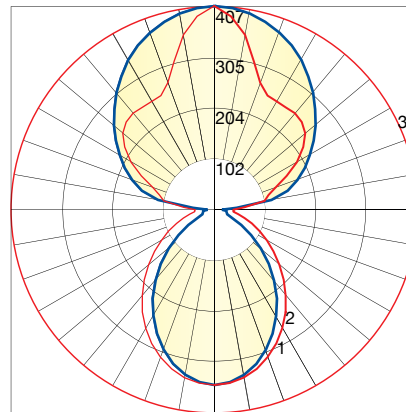

PARD PERFORATED ALUMINUM WITH DIFFUSER

File: L041507502.IES
Maximum Candela = 407
High 35K
IES Files Available By Request