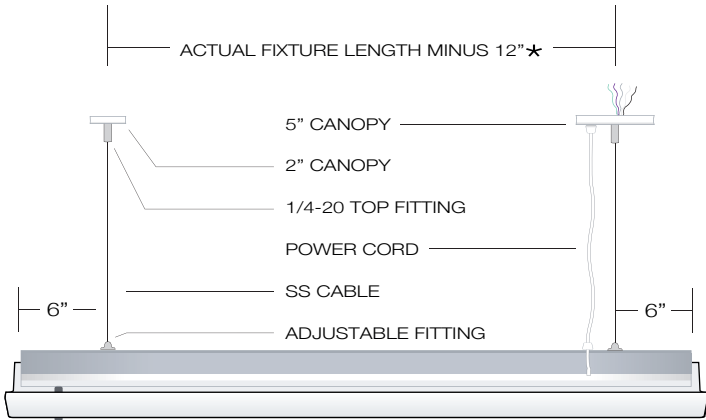

8' - 12' CENTER DETAIL VIEW 2

FIXTURE LENGTHS

NOMINAL LENGTH	4'	8'	12'
ACTUAL LENGTH	48"	97"	146"

Note: Reflector overhangs fixture 1" each end.

MOUNTING

CABLE SUSPENDED

SK36 36" Suspension Kit
SK48 48" Suspension Kit
SK72 72" Suspension Kit
 Other cable lengths available.

Suspension Kit includes:
 (2) Top Fittings for 1/4-20 Rod
 (2) Adjustable Bottom Fittings
 (2) Aircraft Cables
 (1) Prewired 18/5 White SVT Cord
 (1) 5" White Canopy with Mounting Hardware
 (1) 2" White Canopy