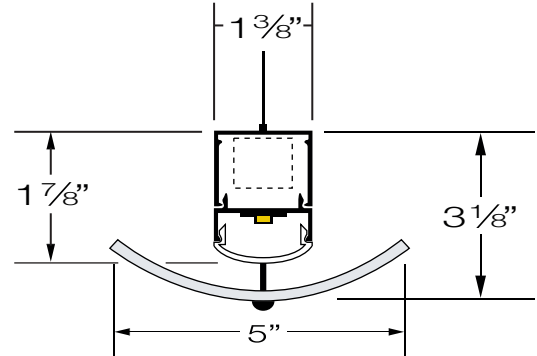

LINEAR CABLE SUSPENDED / SURFACE MOUNT

PROJECT:
TYPE:

SPECIFICATIONS

HOUSING	Extruded aluminum housing up to 12' long.
FINISH	Satin anodized or white paint finish standard. Custom finish optional.
LENS	Extruded DR acrylic, snap-on frosted widespread lens.
REFLECTOR	Decorative curved reflectors: white acrylic or perforated aluminum with acrylic overlay diffuser.
LED DRIVER	Integral, universal voltage; 0-10V dimming standard; 1% or 10% dimming.
MOUNTING	SURFACE MOUNT: Mounting holes pre-drilled. See page 2 for details. CABLE SUSPENDED: Aircraft cable suspension kit (SK), canopy and prewired with 18/5 SVT cord.
LED's	60,000 hours. (L70), High uniformity, 80 CRI
CERTIFICATION	ETL/CSA listed for damp locations. 2001431 MADE IN THE USA

Higher lumen packages available.

PART NUMBER

SERIES	LUMENS	COLOR	VOLTS	REFLECTORS	MOUNTING	FINISH	LENGTH
ALX3-DR	L LOW	27K 2700K	UNV	WAR WHITE ACRYLIC	CABLE SUSPENDED SK36 36" CABLE KIT SK48 48" CABLE KIT SK72 72" CABLE KIT	S SATIN W WHITE C CUSTOM	4'
	M MEDIUM	3K 3000K	(120/277) 10% DIM	PARD PERFORATED AL. W/ DIFFUSER			8'
	H HIGH	35K 3500K					12'
	CP CUSTOM PROGRAMMED (Specify Lumens/FT or Watts/FT)	4K 4000K	UNV 1% (120/277) 1% DIM				
					SURFACE MOUNT SM SURFACE MOUNT JBP J BOX PLATE		

8' - 12' CENTER DETAIL VIEW 2

FIXTURE LENGTHS

NOMINAL LENGTH	4'	8'	12'
ACTUAL LENGTH	48"	97"	146"

Note: Reflector overhangs fixture 1" each end.

MOUNTING

CABLE SUSPENDED

SK36 36" Suspension Kit
SK48 48" Suspension Kit
SK72 72" Suspension Kit
 Other cable lengths available.