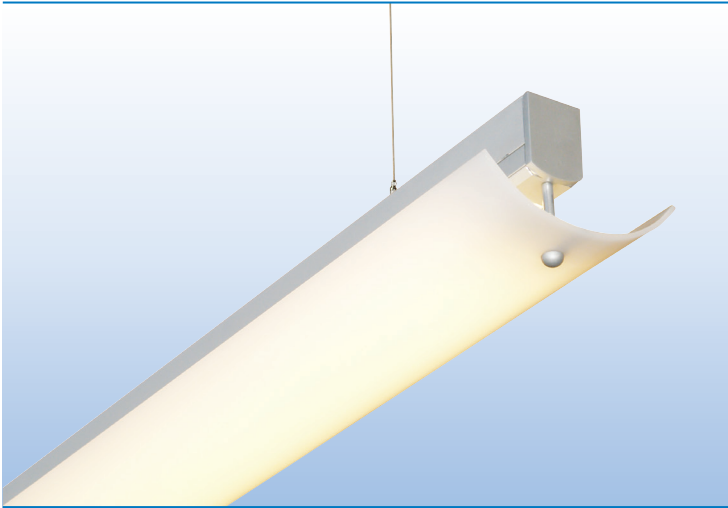

LINEAR CABLE SUSPENDED / SURFACE MOUNT

PROJECT:
TYPE:

SPECIFICATIONS

HOUSING	Extruded aluminum housing up to 12' long.
FINISH	Satin anodized or white paint finish standard. Custom finish optional.
LENS	Extruded DR acrylic, snap-on frosted widespread lens.
REFLECTOR	Decorative curved reflectors: white acrylic or perforated aluminum with acrylic overlay diffuser.
LED DRIVER	Integral, universal voltage; 0-10V dimming standard; 1% or 10% dimming.
MOUNTING	SURFACE MOUNT: Mounting holes pre-drilled. See page 2 for details. CABLE SUSPENDED: Aircraft cable suspension kit (SK), canopy and prewired with 18/5 SVT cord.
LED's	60,000 hours. (L70), High uniformity, 80 CRI
CERTIFICATION	ETL/CSA listed for damp locations. 2001431 MADE IN THE USA

Suspension Kit includes:
 (2) Top Fittings for 1/4-20 Rod
 (2) Adjustable Bottom Fittings
 (2) Aircraft Cables
 (1) Prewired 18/5 White SVT Cord
 (1) 5" White Canopy with Mounting Hardware
 (1) 2" White Canopy