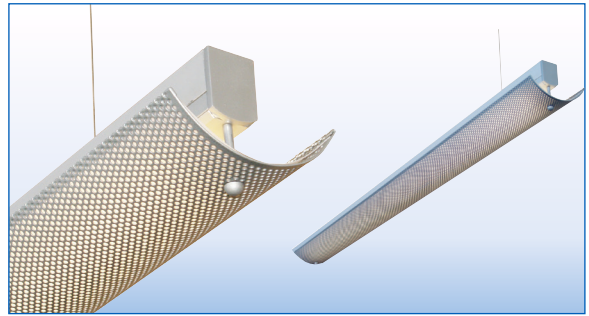

PARD PERFORATED ALUMINUM WITH DIFFUSER

ENDVIEW