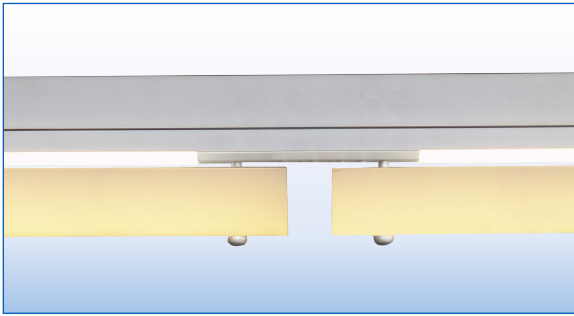

8' - 12' CENTER DETAIL VIEW 2