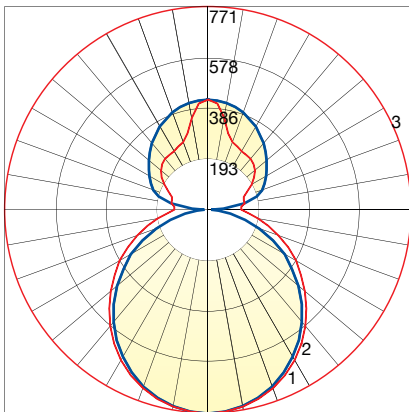

PHOTOMETRICS

WAR WHITE ACRYLIC

File: L041507501.IES
Maximum Candela = 771
High 35K
IES Files Available By Request