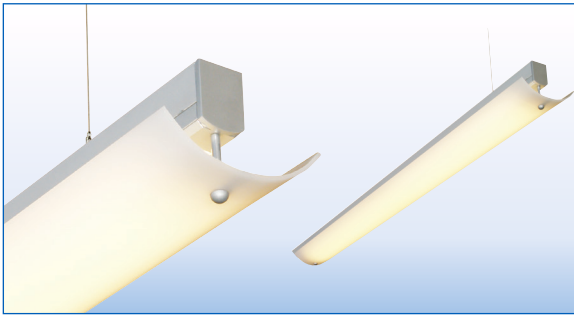

REFLECTOR OPTIONS

WAR WHITE ACRYLIC

ENDVIEW