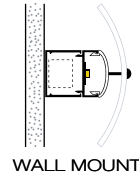

SURFACE MOUNT

WALL MOUNT