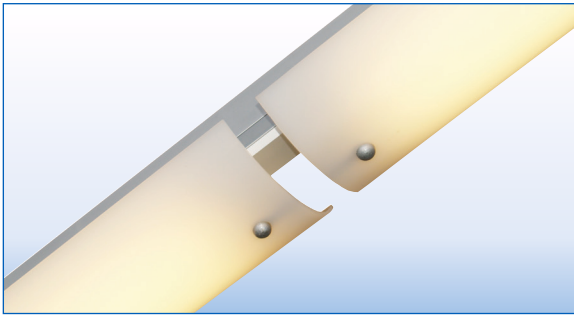

8' - 12' CENTER DETAIL VIEW 1