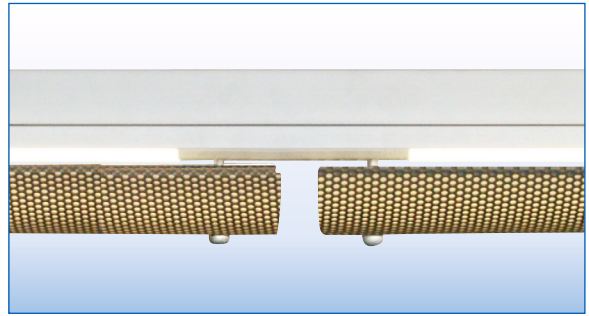

8' - 12' CENTER DETAIL VIEW 2

FIXTURE LENGTHS

NOMINAL LENGTH	4'	8'	12'
ACTUAL LENGTH	48"	97"	146"

Note: Reflector overhangs fixture 1" each end.