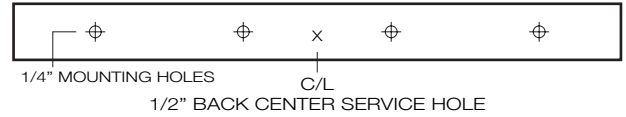

- *Custom pendant spacing available; consult factory
- *Lengths over 8' require center cable support
- *EM option includes 18/6 cord

SURFACE MOUNT

WALL MOUNT

CEILING MOUNT

MOUNTING DETAILS

- 1/4" Mounting holes provided evenly spaced on back channel.
- 1/2" Back center service hole for snap-in connector provided for surface mount applications when using standard blank endcap or architectural endcap.
- 2' fixtures require off center service hole due to 12" driver