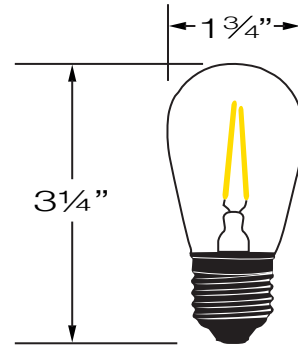

PROJECT:
TYPE: