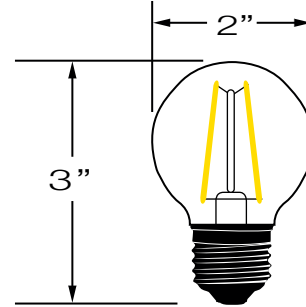

PROJECT:
TYPE: