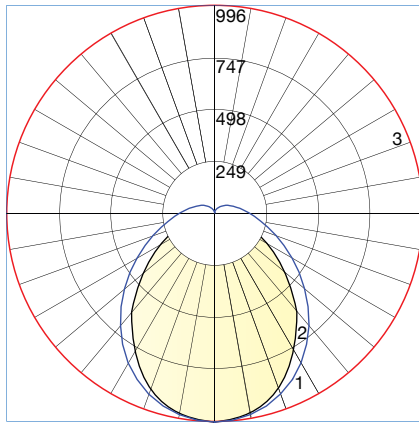

20' Max Remote Driver Distance

The chart below shows watts / fixture and driver requirements.

Some medium and high lumen fixtures require more than one driver; Refer to chart below.

FIXTURE SIZE	LOW LUMENS		MEDIUM LUMENS		HIGH LUMENS	
	WATTS	DRIVER REQUIRED	WATTS	DRIVER REQUIRED	WATTS	DRIVER REQUIRED
7" X 4'	32W	1-20W, 1-50W	59W	1-20W, 2-50W	81W	1-30W, 2-50W
7" X 6'	46W	1-20W, 1-85W	85W	1-20W, 2-50W	117W	1-30W, 2-85W
7" X 8'	60W	1-20W, 1-85W	111W	1-20W, 2-85W	153W	1-30W, 3-85W
7" X 10'	74W	1-20W, 1-85W	137W	1-20W, 2-85W	189W	1-30W, 4-85W
7" X 12'	88W	1-20W, 2-50W	163W	1-20W, 3-85W	225W	1-30W, 4-85W
12" X 4'	35W	1-20W, 1-50W	65W	1-20W, 2-50W	90W	1-30W, 2-50W
12" X 6'	49W	1-20W, 1-85W	91W	1-20W, 2-85W	126W	1-30W, 2-85W
12" X 8'	63W	1-20W, 1-85W	117W	1-20W, 2-85W	162W	1-30W, 3-85W
12" X 10'	77W	1-20W, 2-50W	143W	1-20W, 2-85W	198W	1-30W, 4-85W
12" X 12'	91W	1-20W, 2-50W	169W	1-20W, 3-85W	234W	1-30W, 4-85W

SURFACE MOUNT

- ⊕ 1/4" Mounting Holes Provided
- ⊗ 1/2" Service Hole Provided for Snap in Connector

FIXTURE SIZES

NOMINAL SIZE	ACTUAL SIZE		
	INWARD LIGHT	UP/DOWN LIGHT	OUTWARD LIGHT
7" X 4'	7 3/4" X 48 1/2"	6 3/4" X 46"	7 3/4" X 48 1/2"
7" X 6'	7 3/4" X 68 1/2"	6 3/4" X 68"	7 3/4" X 68 1/2"
7" X 8'	7 3/4" X 90 1/2"	6 3/4" X 90"	7 3/4" X 90 1/2"
7" X 10'	7 3/4" X 112 1/2"	6 3/4" X 112"	7 3/4" X 112 1/2"
7" X 12'	7 3/4" X 134 1/2"	6 3/4" X 134"	7 3/4" X 134 1/2"
12" X 4'	14 1/2" X 48 1/2"	13 1/2" X 46"	14 1/2" X 48 1/2"
12" X 6'	14 1/2" X 68 1/2"	13 1/2" X 68"	14 1/2" X 68 1/2"
12" X 8'	14 1/2" X 90 1/2"	13 1/2" X 90"	14 1/2" X 90 1/2"
12" X 10'	14 1/2" X 112 1/2"	13 1/2" X 112"	14 1/2" X 112 1/2"
12" X 12'	14 1/2" X 134 1/2"	13 1/2" X 134"	14 1/2" X 134 1/2"

PHOTOMETRICS / CANDELA DISTRIBUTION

SQL – SQUARE LENS
POLAR GRAPH
 FILE NAME: L011501402.IES

RLR – ROUND LENS
POLAR GRAPH
 FILE NAME: L011501401.IES

FRL – FLAT ROUND LENS
POLAR GRAPH
 FILE NAME: L10137801R01.IES