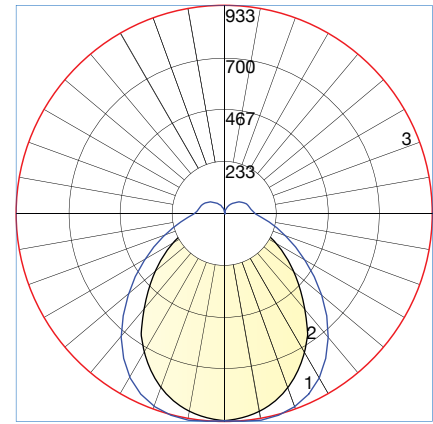

SURFACE MOUNT

- ⊕ 1/4" Mounting Holes Provided
- ⊗ 1/2" Service Hole Provided for Snap in Connector

FIXTURE SIZES

NOMINAL SIZE	ACTUAL SIZE		
	INWARD LIGHT	UP/DOWN LIGHT	OUTWARD LIGHT
7" X 4'	7 3/4" X 48 1/2"	6 3/4" X 46"	7 3/4" X 48 1/2"
7" X 6'	7 3/4" X 68 1/2"	6 3/4" X 68"	7 3/4" X 68 1/2"
7" X 8'	7 3/4" X 90 1/2"	6 3/4" X 90"	7 3/4" X 90 1/2"
7" X 10'	7 3/4" X 112 1/2"	6 3/4" X 112"	7 3/4" X 112 1/2"
7" X 12'	7 3/4" X 134 1/2"	6 3/4" X 134"	7 3/4" X 134 1/2"
12" X 4'	14 1/2" X 48 1/2"	13 1/2" X 46"	14 1/2" X 48 1/2"
12" X 6'	14 1/2" X 68 1/2"	13 1/2" X 68"	14 1/2" X 68 1/2"
12" X 8'	14 1/2" X 90 1/2"	13 1/2" X 90"	14 1/2" X 90 1/2"
12" X 10'	14 1/2" X 112 1/2"	13 1/2" X 112"	14 1/2" X 112 1/2"
12" X 12'	14 1/2" X 134 1/2"	13 1/2" X 134"	14 1/2" X 134 1/2"

PHOTOMETRICS / CANDELA DISTRIBUTION

SQL – SQUARE LENS
POLAR GRAPH
 FILE NAME: L011501402.IES

RLR – ROUND LENS
POLAR GRAPH
 FILE NAME: L011501401.IES

FRL – FLAT ROUND LENS
POLAR GRAPH
 FILE NAME: L10137801R01.IES