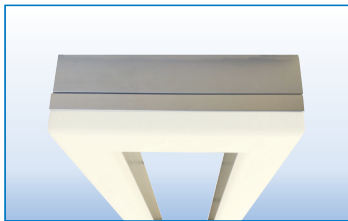

OPTIONS

R1 - DL - DOWN LIGHT