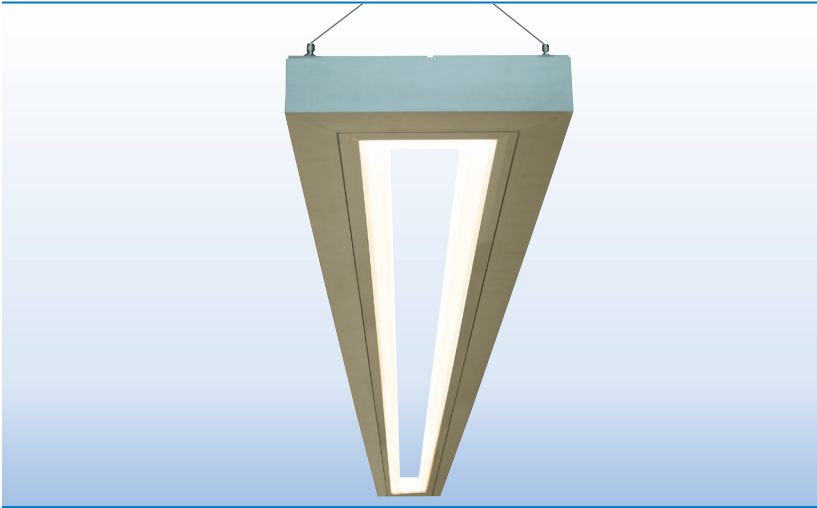

LED RECTANGLES / CABLE SUSPENDED / SURFACE MOUNT

PROJECT:
TYPE:

SPECIFICATIONS

DESCRIPTION	Architectural LED rectangles available with down light, up light, inside light or outside light options.
HOUSING	Extruded aluminum housing, 1 3/8" wide.
FINISH	Satin anodized or white paint finish standard. Custom finish optional.
LENS	Three styles (see page 2), extruded acrylic, snap-on frosted widespread lens, smooth uniformity and no pixelization.
LED DRIVER	Integral or remote (<i>Included</i>), universal voltage; 0-10V dimming standard; custom programmable.
MOUNTING	Cable suspended and surface mount: See page 3 for details and options.
LED's	(LED boards) 50,000 hours. (L70), 80 CRI, 2700K, 3000K, 3500K and 4000K.
CERTIFICATION	ETL/CSA listed for damp locations. 2001431 MADE IN THE USA

OPTIONS

R1 - DL - DOWN LIGHT

R1 - UL - UP LIGHT

R1 - IL - INSIDE LIGHT

R1 - OL - OUTSIDE LIGHT

PART NUMBER

SERIES	LUMENS	COLOR	LENS	VOLTS	DRIVER	MOUNTING	FINISH	FIXTURE SIZE
R1 - DL	L LOW	27K 2700K	SQL SQUARE	UNV (120/277)	I INTEGRAL	CABLE SUSPENDED	S SATIN	7" X 4' 12" X 4'
R1 - UL	M MEDIUM	3K 3000K	RLR ROUND	10% DIM	R REMOTE	SK36 36" CABLE KIT	W WHITE	7" X 6' 12" X 6'
R1 - IL	H HIGH	35K 3500K				SK48 48" CABLE KIT	C CUSTOM	7" X 8' 12" X 8'
R1 - OL	CP CUSTOM PROGRAMMED (Specify Lumens/FT or Watts/FT)	4K 4000K	FRL FLAT	UNV 1% (120/277) 1% DIM		SK72 72" CABLE KIT		7" X 10' 12" X 10'
						SURFACE MOUNT		7" X 12' 12" X 12'
						SM SURFACE MOUNT		OTHER (SPECIFY)