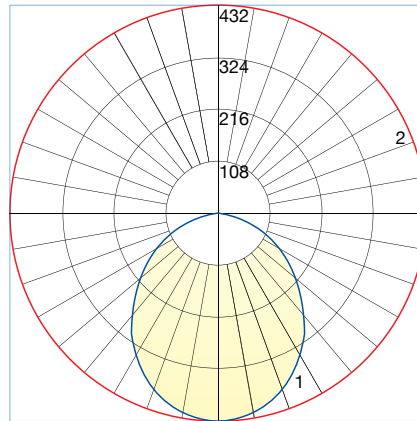

SURFACE MOUNT

- ⊕ 1/4" Mounting Holes Provided
- ⊗ 1/2" Service Hole Provided for Snap in Connector

FIXTURE SIZES

NOMINAL SIZE	ACTUAL SIZE		
	INWARD LIGHT	UP/DOWN LIGHT	OUTWARD LIGHT
7" X 4'	7 3/4" X 48 1/2"	6 3/4" X 46"	7 3/4" X 48 1/2"
7" X 6'	7 3/4" X 68 1/2"	6 3/4" X 68"	7 3/4" X 68 1/2"
7" X 8'	7 3/4" X 90 1/2"	6 3/4" X 90"	7 3/4" X 90 1/2"
7" X 10'	7 3/4" X 112 1/2"	6 3/4" X 112"	7 3/4" X 112 1/2"
7" X 12'	7 3/4" X 134 1/2"	6 3/4" X 134"	7 3/4" X 134 1/2"
12" X 4'	14 1/2" X 48 1/2"	13 1/2" X 46"	14 1/2" X 48 1/2"
12" X 6'	14 1/2" X 68 1/2"	13 1/2" X 68"	14 1/2" X 68 1/2"
12" X 8'	14 1/2" X 90 1/2"	13 1/2" X 90"	14 1/2" X 90 1/2"
12" X 10'	14 1/2" X 112 1/2"	13 1/2" X 112"	14 1/2" X 112 1/2"
12" X 12'	14 1/2" X 134 1/2"	13 1/2" X 134"	14 1/2" X 134 1/2"

PHOTOMETRICS / CANDELA DISTRIBUTION

SQL – SQUARE LENS
POLAR GRAPH
 FILE NAME: L011501402.IES

RLR – ROUND LENS
POLAR GRAPH
 FILE NAME: L011501401.IES

FRL – FLAT ROUND LENS
POLAR GRAPH
 FILE NAME: L10137801R01.IES