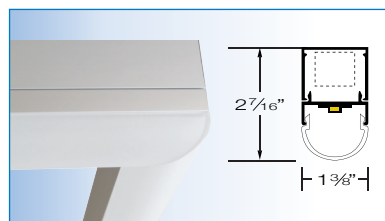

RLR – ROUND LENS