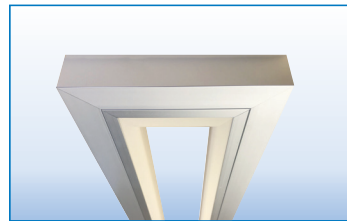

R1 - IL - INSIDE LIGHT