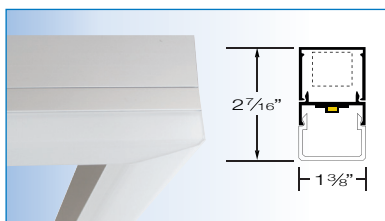

LUMENS & LED COLOR OPTIONS

	SIZE	WATTS	2700K	3000K	3500K	4000K
LOW LUMENS	7" X 4'	32W	4500 L	4770 L	4815 L	5040 L
	7" X 6'	46W	6500 L	6890 L	6955 L	7280 L
	7" X 8'	60W	8500 L	9010 L	9095 L	9520 L
	7" X 10'	74W	10500 L	11130 L	11235 L	11760 L
	7" X 12'	88W	12500 L	13250 L	13375 L	14000 L
	12" X 4'	35W	5000 L	5300 L	5350 L	5600 L
	12" X 6'	49W	7000 L	7420 L	7490 L	7840 L
	12" X 8'	63W	9000 L	9540 L	9630 L	10080 L
	12" X 10'	77W	11000 L	11660 L	11770 L	12320 L
	12" X 12'	91W	13000 L	13780 L	13910 L	14560 L

	SIZE	WATTS	2700K	3000K	3500K	4000K
MEDIUM LUMENS	7" X 4'	59W	7830 L	8235 L	8280 L	8730 L
	7" X 6'	85W	11310 L	11895 L	11960 L	12610 L
	7" X 8'	111W	14790 L	15555 L	15640 L	16490 L
	7" X 10'	137W	18270 L	19215 L	19320 L	20370 L
	7" X 12'	163W	21750 L	22895 L	23000 L	24250 L
	12" X 4'	65W	8700 L	9150 L	9200 L	9700 L
	12" X 6'	91W	12180 L	12810 L	12880 L	13580 L
	12" X 8'	117W	15660 L	16470 L	16560 L	17460 L
	12" X 10'	143W	19140 L	20130 L	20240 L	21340 L
	12" X 12'	169W	22620 L	23790 L	23920 L	25220 L

	SIZE	WATTS	2700K	3000K	3500K	4000K
HIGH LUMENS	7" X 4'	81W	10440 L	10980 L	11025 L	11610 L
	7" X 6'	117W	15080 L	15860 L	15925 L	16770 L
	7" X 8'	153W	19720 L	20740 L	20825 L	21930 L
	7" X 10'	189W	24360 L	25620 L	25725 L	27090 L
	7" X 12'	225W	29600 L	30500 L	30625 L	32250 L
	12" X 4'	90W	11600 L	12200 L	12250 L	12900 L
	12" X 6'	126W	16240 L	17080 L	17150 L	18060 L
	12" X 8'	162W	20880 L	21960 L	22050 L	23220 L
	12" X 10'	198W	25520 L	26840 L	26950 L	28380 L
	12" X 12'	234W	30160 L	31720 L	31850 L	33540 L

LENS OPTIONS

SQL – SQUARE LENS