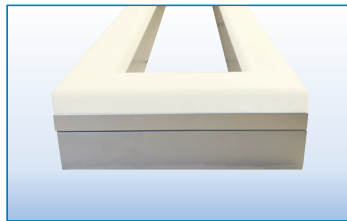

LED RECTANGLES / CABLE SUSPENDED / SURFACE MOUNT

PROJECT:
TYPE:

SPECIFICATIONS

DESCRIPTION	Architectural LED rectangles available with down light, up light, inside light or outside light options.
HOUSING	Extruded aluminum housing, 1 3/8" wide.
FINISH	Satin anodized or white paint finish standard. Custom finish optional.
LENS	Three styles (see page 2), extruded acrylic, snap-on frosted widespread lens, smooth uniformity and no pixelization.
LED DRIVER	Integral or remote (<i>Included</i>), universal voltage; 0-10V dimming standard; custom programmable.
MOUNTING	Cable suspended and surface mount: See page 3 for details and options.
LED's	(LED boards) 50,000 hours. (L70), 80 CRI, 2700K, 3000K, 3500K and 4000K.
CERTIFICATION	ETL/CSA listed for damp locations. 2001431 MADE IN THE USA

OPTIONS

R1 - DL - DOWN LIGHT

R1 - UL - UP LIGHT

R1 - IL - INSIDE LIGHT

R1 - OL - OUTSIDE LIGHT

PART NUMBER

SERIES	LUMENS	COLOR	LENS	VOLTS	DRIVER	MOUNTING	FINISH	FIXTURE SIZE
R1 - DL	L LOW	27K 2700K	SQL SQUARE	UNV (120/277)	I INTEGRAL	CABLE SUSPENDED	S SATIN	7" X 4' 12" X 4'
R1 - UL	M MEDIUM	3K 3000K	RLR ROUND	10% DIM	R REMOTE	SK36 36" CABLE KIT	W WHITE	7" X 6' 12" X 6'
R1 - IL	H HIGH	35K 3500K				SK48 48" CABLE KIT	C CUSTOM	7" X 8' 12" X 8'
R1 - OL	CP CUSTOM PROGRAMMED (Specify Lumens/FT or Watts/FT)	4K 4000K	FRL FLAT	UNV 1% (120/277) 1% DIM		SK72 72" CABLE KIT		7" X 10' 12" X 10'
						SURFACE MOUNT		7" X 12' 12" X 12'
						SM SURFACE MOUNT		OTHER (SPECIFY)