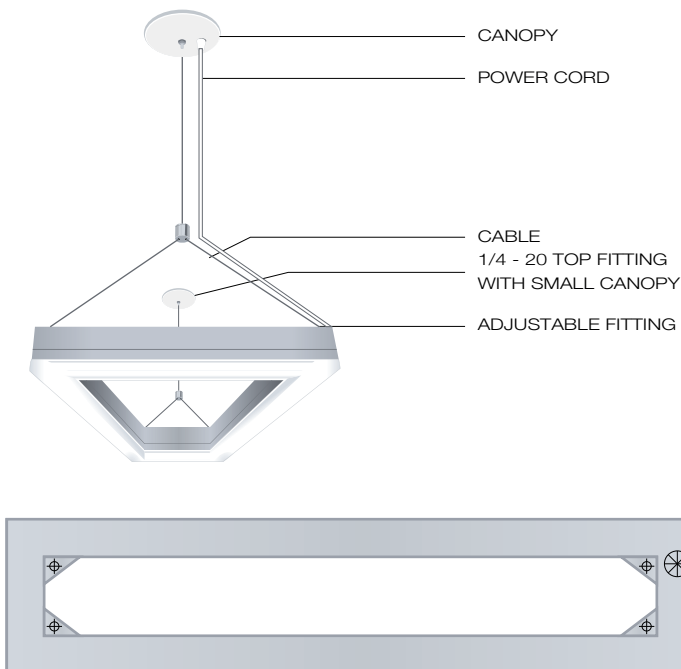

MOUNTING OPTIONS

CABLE SUSPENDED

Suspension Kit includes:

- (1) 5" Round Canopy with Mounting Hardware
- (2) Top Fittings for 1/4-20 Rod with Small Canopy
3. (1 or 2) Prewired 18/2 or 18/5 White Power Cord
- (2) Aircraft Cables 36", 48" or 72" with Split Cable
- (4) Adjustable Bottom Fittings

SURFACE MOUNT

- ⊕ 1/4" Mounting Holes Provided
- ⊗ 1/2" Service Hole Provided for Snap in Connector