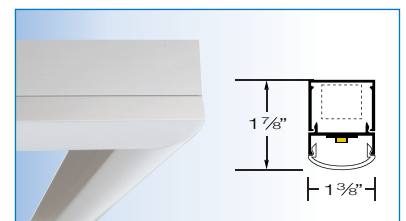

FRL – FLAT ROUND LENS

SPECIFICATIONS ARE SUBJECT TO CHANGE DUE TO CONTINUOUS ADVANCES IN TECHNOLOGY PRIMUS LIGHTING, INC. ALL RIGHTS RESERVED