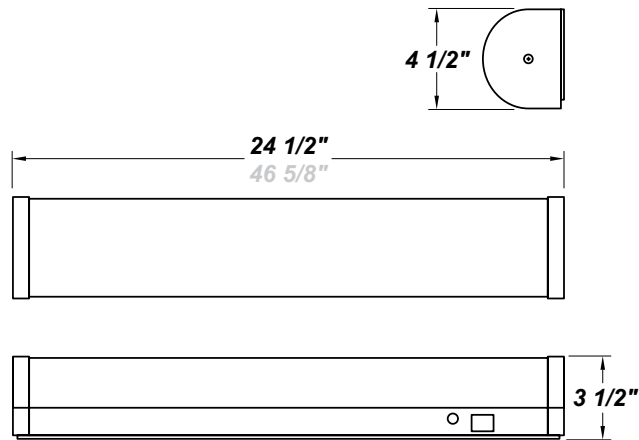

LINE DRAWING

LINE DRAWING NOT TO SCALE

FINISHES

Antique Copper	Antique Silver	Bronze Mist	Gloss White	Matte Silver	Sand
Swedish Steel	Textured Black	Textured Bronze	Textured White		

For RAL Colors & Custom Match - Contact Teron Lighting Inc.