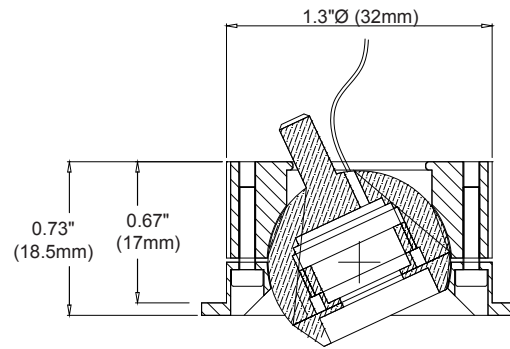

Iris Type S

IP65 rated tiny eyeball fitting that finishes almost flush with its mount surface. Available tilt: $\pm 22^\circ$

- Materials: Aluminum
- Color Temp: 2700K, 3000K, 3500K or 4000K
- Lamp: Type S (1 x Osram Oslon Square)
- IP Rating: IP65
- Optics: 0.4"Ø (10mm) optics. Please refer to the table below for beam angle options and ordering information. Snoots available.
- Finish: White (Standard) Pure White RAL 9010 30% gloss
Black (Standard) Powdercoat Matte Black 5% gloss
Custom paint and anodized finishes available
- Dimming: EldoLED 0-10V or DMX
- Driver: Constant current remote driver required
Allow 1.4W at 500mA
- Cut out: 1.3"Ø (34mm)
- Locking: With 1.5mm Allen key
- Available Tilt: $\pm 22^\circ$
- Weight: 0.22lb (0.1kg)