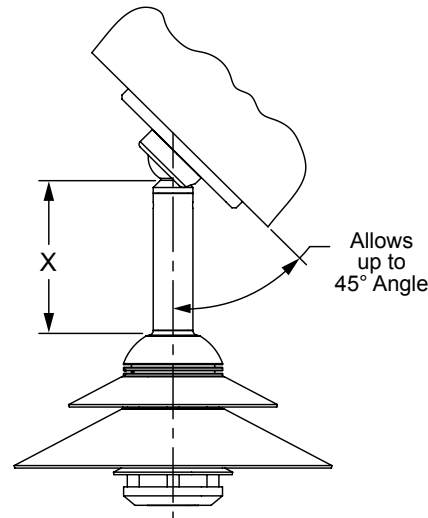

Rigid Mount w/ optional SW4