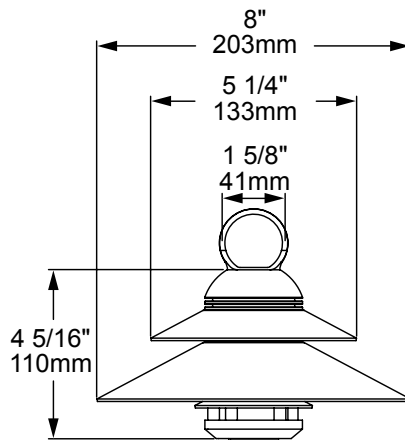

Chain Configuration