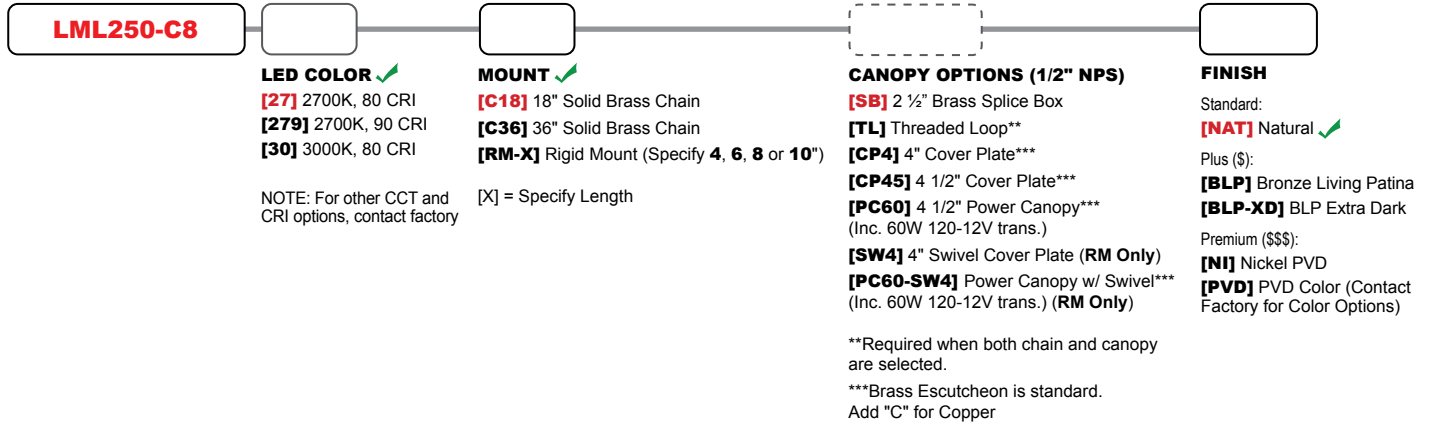

See *LML350* for additional size and configuration options.

**Features include:**

- 8 Watts up to 192 Lumens
- Cree XLAMP® Extreme High Power (XHP) LED
- 2700K (80 & 90 CRI) or 3000K (80 CRI)
- Thermally Integrated® and Field Serviceable LED Module
- 12V Integral Driver, Dimmable to <10% typ.
- Compatible w/ 12V AC/DC ELV or MLV Transformers
- Solid Copper and Brass Construction

12V

THERMALLY INTEGRATED

**SEE NEXT PAGE FOR ORDERING INFORMATION**

# LML250-C8-GTL CYRANOS

Prefix

**ORDERING GUIDE:** **LML250-C8-GTL** L (LED) ML (MOONLIGHTER) 250 (SERIES) C (CONICAL) 5 (INCHES) GTL (GLIMMER TOP W/ LOUVER)

INDICATES REQUIRED FIELD     INDICATES OPTIONAL FIELD     INCLUDED    [ \_ ] QUICK SPEC (See Below)

**QUICK SPEC SKU** **LML250-C8-GTL-27-C18-SB-NAT**