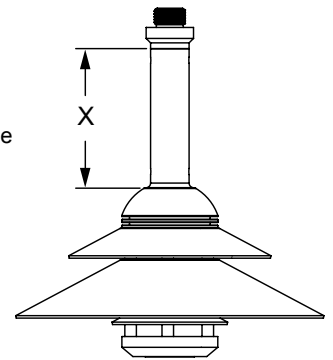

Rigid Mount

COPPER CORE TECHNOLOGY®

Copper Core® is a registered trademark of Auroralight. It is synonymous with the mark of quality and integrity. It means that our products are built upon a superior foundation of Solid Copper, ensuring every critical part functions seamlessly together Thermally integrated® one component to the next. Auroralight manufactured without compromise, engineered with passion, in the USA.

12V

THERMALLY INTEGRATED

SEE NEXT PAGE FOR ORDERING INFORMATION