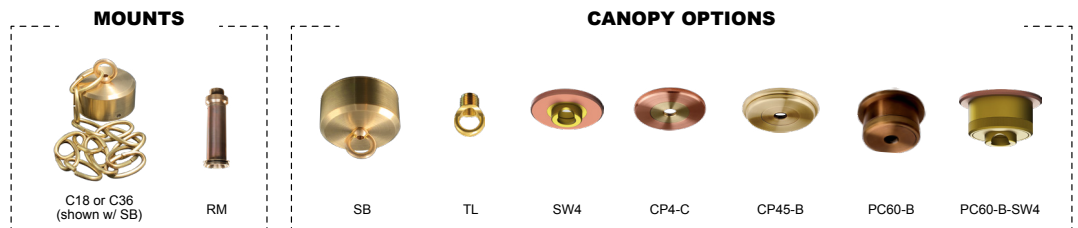

# LML250-C8-GTL CYRANOS

The LML250 Moonlighter series of LED pendants are a welcome addition to our growing line of innovative and exquisite downlights. This series is available in three elegant shade designs with two progressive sizes, the LML250, and the larger LML350. Both are complementary to our popular LBD Bollard series and LWM series Wall Sconces. This estate-quality luminaire is ideal for creating ambient mood lighting in intimate spaces or task lighting over counters and bartops.

# LML250-C8-GTL CYRANOS

Prefix

**ORDERING GUIDE:** **LML250-C8-GTL** L (LED) ML (MOONLIGHTER) 250 (SERIES) C (CONICAL) 5 (INCHES) GTL (GLIMMER TOP W/ LOUVER)

INDICATES REQUIRED FIELD     INDICATES OPTIONAL FIELD     INCLUDED    [ \_ ] QUICK SPEC (See Below)

**QUICK SPEC SKU** **LML250-C8-GTL-27-C18-SB-NAT**