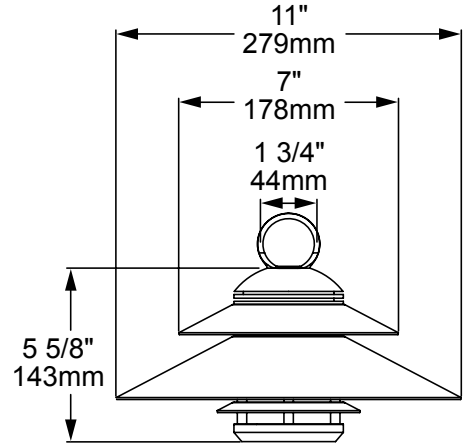

Chain Configuration