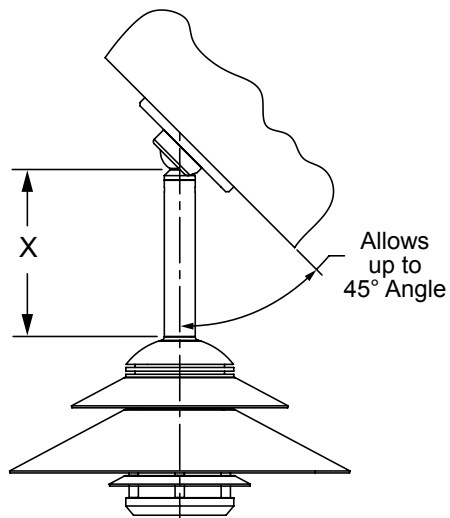

Rigid Mount w/ optional SW4