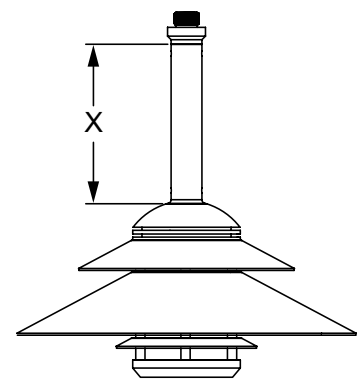

Rigid Mount

COPPER CORE TECHNOLOGY®

Copper Core® is a registered trademark of Auroralight. It is synonymous with the mark of quality and integrity. It means that our products are built upon a superior foundation of Solid Copper, ensuring every critical part functions seamlessly together Thermally integrated® one component to the next. Auroralight manufactured without compromise, engineered with passion, in the USA.

12V

THERMALLY INTEGRATED

SEE NEXT PAGE FOR ORDERING INFORMATION