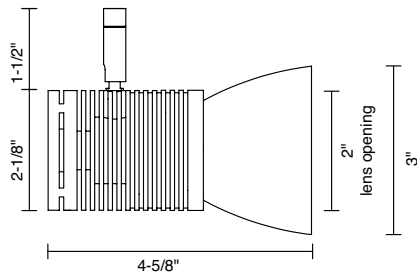

MOUNTING OPTIONS

Mounting Options

- **ECOBK** 700/HALO black
- **ECOSV** 700/HALO matte chrome
- **ECOWH** 700/HALO white
- **GEOBK** 710 black
- **GEOSV** 710 matte chrome
- **GEOWH** 710 white

401