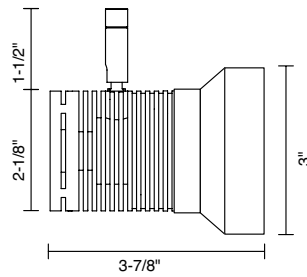

MOUNTING OPTIONS

Mounting Options

- **ECOBK** 700/HALO black
- **ECOSV** 700/HALO matte chrome
- **ECOWH** 700/HALO white
- **GEOBK** 710 black
- **GEOSV** 710 matte chrome
- **GEOWH** 710 white

411