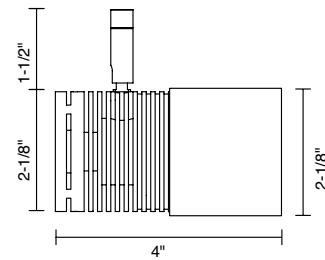

MOUNTING OPTIONS

Mounting Options

- **ECOBK** 700/HALO black
- **ECOSV** 700/HALO matte chrome
- **ECOWH** 700/HALO white
- **GEOBK** 710 black
- **GEOSV** 710 matte chrome
- **GEOWH** 710 white

416