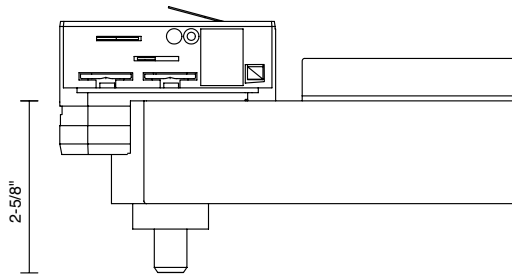

MOUNTING OPTIONS

Mounting Options

- **ECOBK** 700/HALO black
- **ECOSV** 700/HALO matte chrome
- **ECOWH** 700/HALO white
- **GEOBK** 710 black
- **GEOSV** 710 matte chrome
- **GEOWH** 710 white

GEO