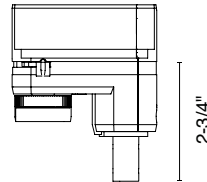

MOUNTING OPTIONS

Mounting Options

- **ECOBK** 700/HALO black
- **ECOSV** 700/HALO matte chrome
- **ECOWH** 700/HALO white
- **GEOBK** 710 black
- **GEOSV** 710 matte chrome
- **GEOWH** 710 white

GEO