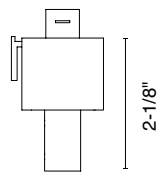

ORDERING CODE

Follow the steps to specify your fixture, example:

731 - 4 - XTM19 - 20LM - 35K - 83 - SA20 - 120 - MC - ECOBK

XTM19 (LED)	POWER	
	DELIVERED LM	W (83 CRI)
1048	17	18
1760	22	23
2663	29	30
3119	35	N/A

Power Factor ≥ 0.9

NOTES

1. 38LM available only in 83 CRI.
2. B27K Beauty Series is only available for 20LM. Choose 98 CRI (actual 93 CRI).

MOUNTING OPTIONS

Mounting Options

- ECOBK** 700/HALO black
- ECOSV** 700/HALO matte chrome
- ECOWH** 700/HALO white
- GEOBK** 710 black
- GEOSV** 710 matte chrome
- GEOWH** 710 white