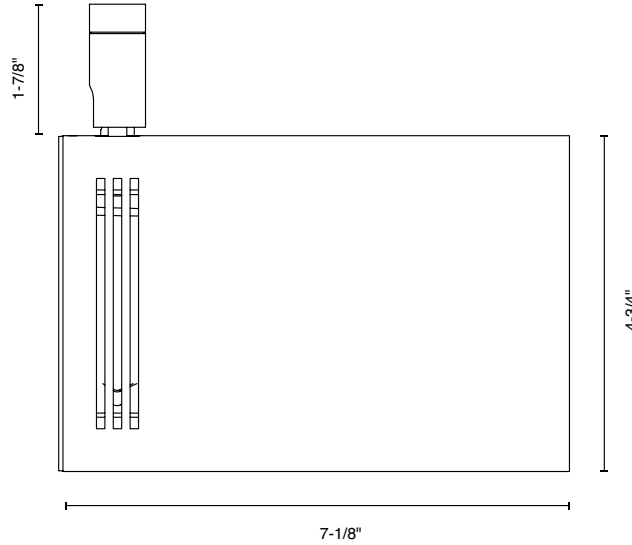

ORDERING CODE

Follow the steps to specify your fixture, example:

731 - 4 - XTM19 - 20LM - 35K - 83 - SA20 - 120 - MC - ECOBK

XTM19 (LED)	POWER	
	DELIVERED LM	W (83 CRI)
1048	17	18
1760	22	23
2663	29	30
3119	35	N/A

Power Factor ≥ 0.9

NOTES

1. 38LM available only in 83 CRI.
2. B27K Beauty Series is only available for 20LM. Choose 98 CRI (actual 93 CRI).

MOUNTING OPTIONS

Mounting Options

- ECOBK** 700/HALO black
- ECOSV** 700/HALO matte chrome
- ECOWH** 700/HALO white
- GEOBK** 710 black
- GEOSV** 710 matte chrome
- GEOWH** 710 white