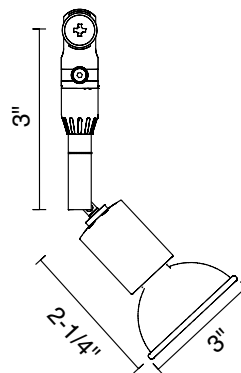

ENZIS TIKUS

Track Spot

PRODUCT DIMENSION

DESCRIPTION

The Enzis Tikus is a directional spotlight fixture with swivel action and a 360° rotation. The MR16 fixture has an integrated adapter for use with Enzis track only.

TECHNICAL SPECS

- Maximum 50W lamp, 50VA
- 12V AC/DC input
- GU5.3 socket (for MR16)
- Suitable for dry location only
- Dimmable