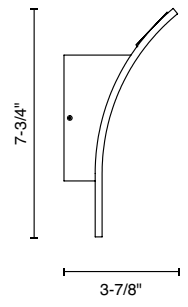

JOB NAME \_\_\_\_\_

CONTACT \_\_\_\_\_

ORDERING CODE \_\_\_\_\_

**ORDERING CODE** ADA LM-79

<b>PART NUMBER</b>	<b>103060</b>	LED
<b>FINISH</b>	BZ AL WH CP	bronze brushed chrome textured white brushed copper

**LUNARO** Indirect Wall

CP WH BZ AL

ORDERING CODE \_\_\_\_\_

Follow the steps to specify your fixture, example:  
**103060 - BZ**

UP

DOWN

**DESCRIPTION**

Lunaro is an interior sconce made of molded aluminum. Its contemporary organic design allows for a modern look with a warm glow illuminating the wall with either up or down light with an indirect light source. Lunaro includes an onboard driver. 4" canopy is easily surface mounted to cover a junction box.