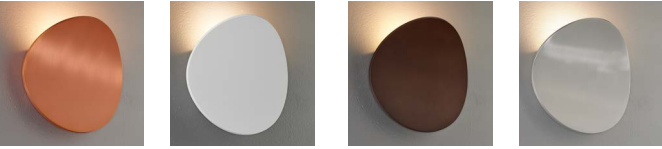

JOB NAME \_\_\_\_\_

CONTACT \_\_\_\_\_

ORDERING CODE \_\_\_\_\_

**ORDERING CODE** ADA LM-79

<b>PART NUMBER</b>	<b>103060</b>	LED
<b>FINISH</b>	BZ AL WH CP	bronze brushed chrome textured white brushed copper

**LUNARO** Indirect Wall

CP WH BZ AL

ORDERING CODE \_\_\_\_\_

Follow the steps to specify your fixture, example:  
**103060 - BZ**

UP

DOWN

**DESCRIPTION**

Lunaro is an interior sconce made of molded aluminum. Its contemporary organic design allows for a modern look with a warm glow illuminating the wall with either up or down light with an indirect light source. Lunaro includes an onboard driver. 4" canopy is easily surface mounted to cover a junction box.

**LED INFO**

- LED: Zigen ZGIBGX30KHO
- CCT: 3000K
- CRI: 93 typ
- SDCM: 3-step MacAdam Ellipse
- Delivered Lumens: 1300 lm
- Lumen Maintenance: L<sub>70</sub> > 50,000 hrs
- Warranty: 5 year limited warranty