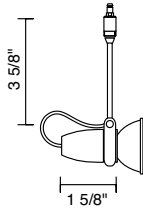

### Description

The Silena Spot is a clean and simple cost effective fixture that does not compromise the quality associated with Bruck products. Fixture head tilts 135°. The Silena is equipped with a safety feature where by the lamp is retained by a stainless steel spring hidden by the mount allowing re-lamping without the use of tools. Uni-plug design allows fixture to be mounted on any lighting system or ceiling canopy through the use of an appropriate adaptor, not included.