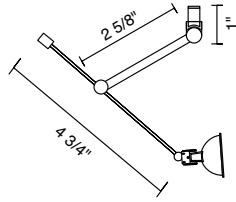

### Description

The VIA Kroko Spot is fully adjustable fixture with a wide range of movement, multiple separate joints on the VIA Kroko Spot gives it the freedom to provide light in almost any direction. The VIA Kroko Spot fixture runs parallel to the VIA track. Adapter can clip on or off the track easily making re-arranging fixtures simple. The Kroko spot includes an integrated adapter for use with VIA track only.

### Technical Specs

- Maximum 50 Watt lamp, 50VA
- 12V AC/DC input
- GU5.3 socket (for MR16)
- Suitable for dry location only
- Dimmable