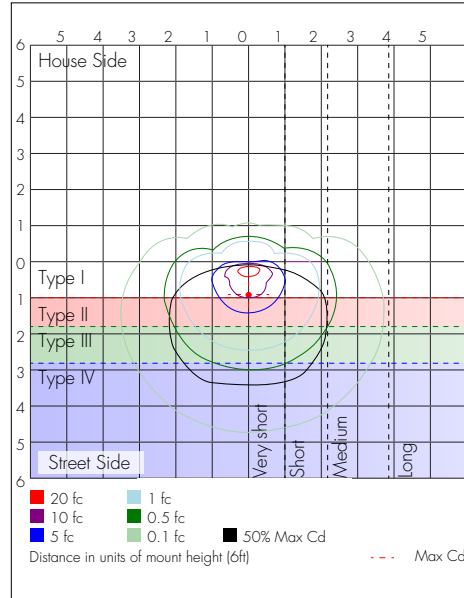

#### F OPTION

T Photocell

<sup>1</sup> Delivered Lumens (5000K)

Dimensions

Photometrics

Model 20W 5000K

Isofootcandle

Zonal Lumen Summary

Zone	Lumens	%Lamp	%Luminaire
0-30	384.2	19.4%	18.8%
0-40	632.0	31.9%	31%
0-60	1,235.1	62.3%	60.5%
60-90	563.6	28.4%	27.6%
70-100	378.2	19.1%	18.5%
90-120	192.6	9.7%	9.4%
0-90	1,798.7	90.8%	88.2%
90-180	241.7	12.2%	11.8%
0-180	2,040.3	100%	100%