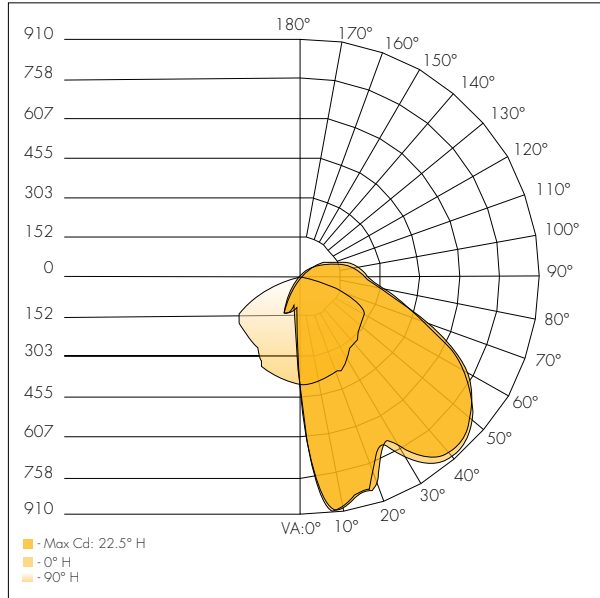

#### F OPTION

T Photocell

<sup>1</sup> Delivered Lumens (5000K)

Dimensions

Photometrics

Model 20W 5000K

Isofootcandle

Zonal Lumen Summary

Zone	Lumens	%Lamp	%Luminaire
0-30	384.2	19.4%	18.8%
0-40	632.0	31.9%	31%
0-60	1,235.1	62.3%	60.5%
60-90	563.6	28.4%	27.6%
70-100	378.2	19.1%	18.5%
90-120	192.6	9.7%	9.4%
0-90	1,798.7	90.8%	88.2%
90-180	241.7	12.2%	11.8%
0-180	2,040.3	100%	100%