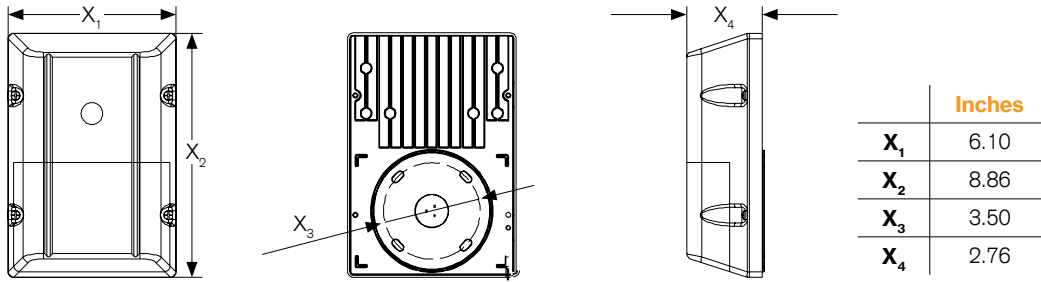

#### F OPTION

T Photocell

<sup>1</sup> Delivered Lumens (5000K)

Dimensions

Photometrics

Model 20W 5000K

Isofootcandle

Zonal Lumen Summary