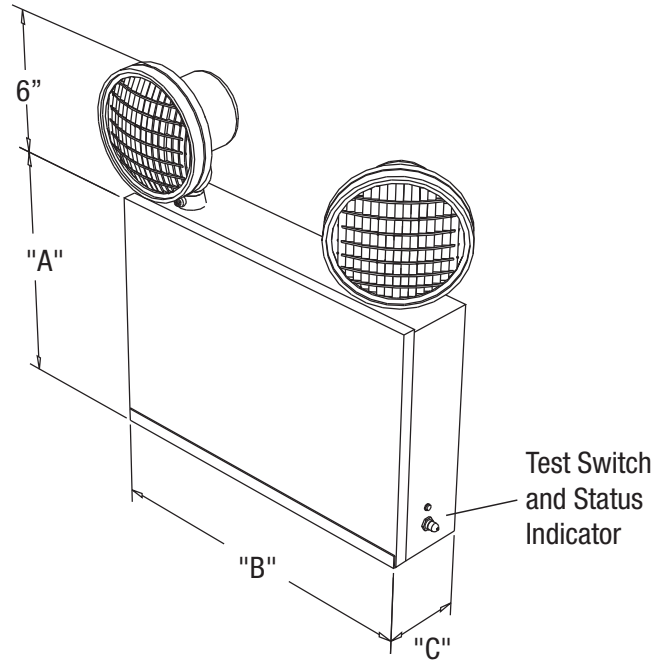

Tufflite S - Emergency Light

6 & 12 Volt • 36-140 Watt Metal

Shown with optional MR16 lampheads and now available with LED

Optional MR16 Heads Available Lamps

Voltage/Wattage	Lumens
12V 20W	342
6V 5WLED	300
6V 7WLED	300
12V 5WLED	300
12V 7WLED	382

Dimensions

Model	"A"	"B"	"C"
36 W	9"	10.0"	3.25"
60-130 W	9.5"	15.0"	4.25"