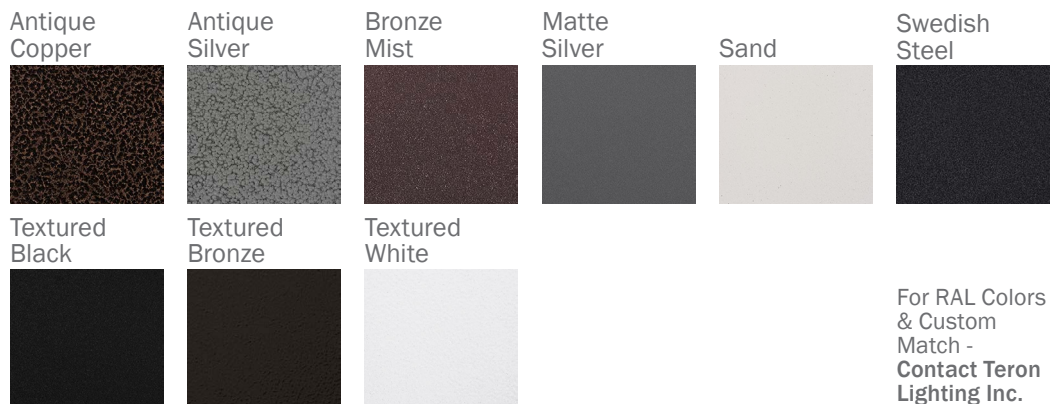

FINISHES

For RAL Colors & Custom Match - Contact Teron Lighting Inc.