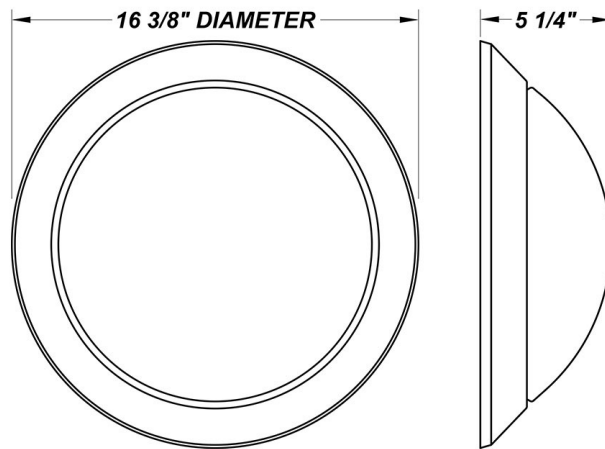

## FEATURES

- CSA Listed Damp Location
- L21.0W Estimated Lumen Depreciation (TM-21) 72.92% of Initial Lumens (L70) @ 100,000 hours
- LED Light Fixture
- Mounting Hardware Included
- Mounts Directly to 4" Junction Box (By Others) J-Box Centered in Fixture
- Steel Mounting Pan w/ Hi-Reflectance White Powder Coat Finish
- Steel Trim w/ Brushed Nickel Plated Finish
- Twist-Lock White Glass Diffuser

## LINE DRAWING

LINE DRAWING NOT TO SCALE