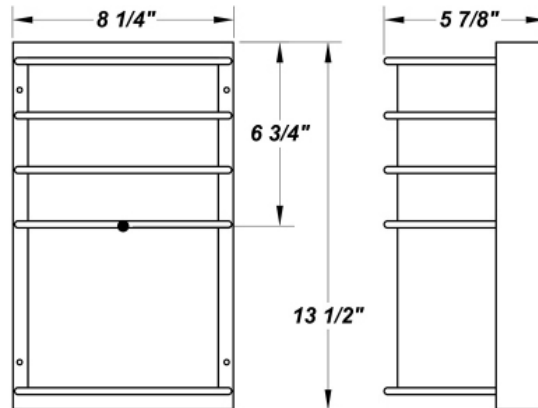

LINE DRAWING

LINE DRAWING NOT TO SCALE

FINISHES

Antique Copper

Antique Silver

Bronze Mist

Matte Silver

Sand

Swedish Steel

Textured Black

Textured Bronze

Textured White

For RAL Colors & Custom Match - Contact Teron Lighting Inc.