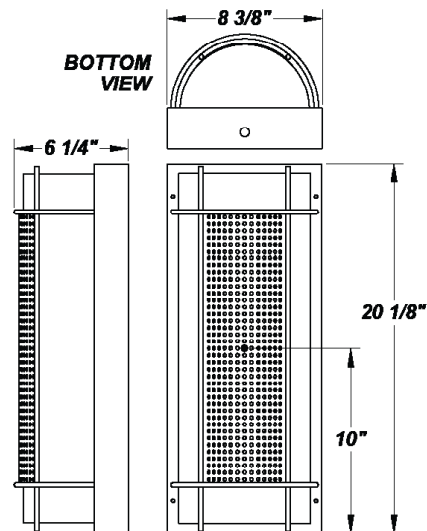

## FEATURES

- Aluminum Reflector
- Constant Current
- CSA Listed Wet Location
- Dimmable to 10% From 120V to 230V
- Emergency Battery Available
- LED Light Fixture
- Luminous White 75% DR Acrylic Diffuser
- Mounting Hardware Included
- Mounts Directly to 4" Junction Box (By Others)
- Steel Fascia w/ Textured Black Polyester Powder Coat Finish
- Steel Mounting Pan w/ Hi-Reflectance White Powder Coat Finish

## LINE DRAWING

LINE DRAWING NOT TO SCALE