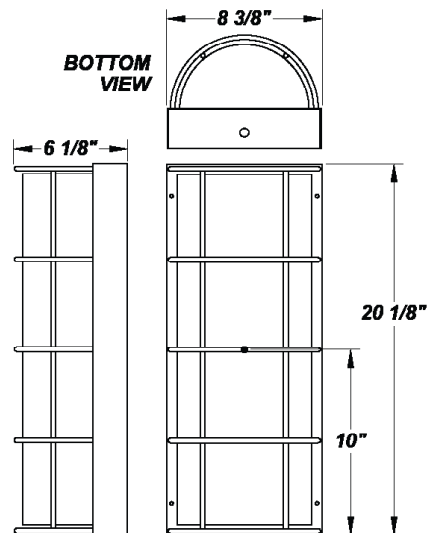

LINE DRAWING

LINE DRAWING NOT TO SCALE

FINISHES

Antique Copper

Antique Silver

Bronze Mist

Matte Silver

Sand

Swedish Steel

Textured Black

Textured Bronze

Textured White

For RAL Colors & Custom Match - Contact Teron Lighting Inc.