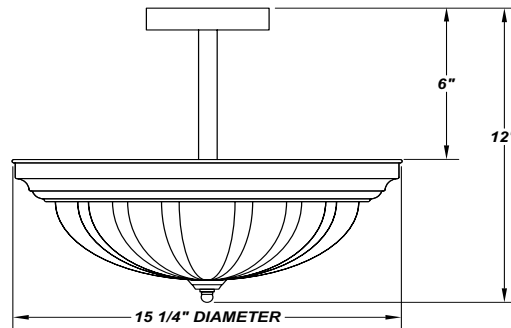

LINE DRAWING

LINE DRAWING NOT TO SCALE

FINISHES

Antique Copper

Antique Silver

Bronze Mist

Matte Silver

Sand

Swedish Steel

Textured Black

Textured Bronze

Textured White

For RAL Colors & Custom Match - Contact Teron Lighting Inc.