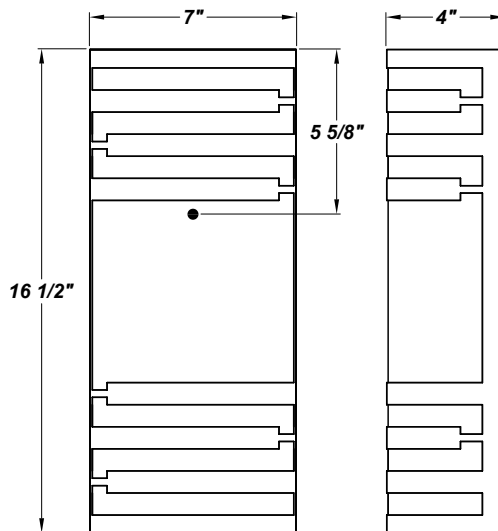

LINE DRAWING

LINE DRAWING NOT TO SCALE

FINISHES

Antique Copper

Antique Silver

Bronze Mist

Matte Silver

Sand

Swedish Steel

Textured Black

Textured Bronze

Textured White

For RAL Colors & Custom Match - Contact Teron Lighting Inc.