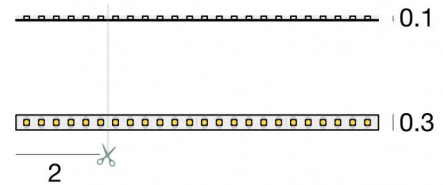

Dropper

Project: _____
 Type: _____

LED Strip | 5 topLED 48 W DC 24 V | 9.6 W/m | 722 Lm/m
E98572W

Technical data	
Type	LED Strip
Installation position	Wall lights - Ceiling
Installation environment	Indoor
Light Source	LED
Light emission direction	frontal
Power	48 W
Operation	24V
Source lumens	3610 lm
Voltage	24V
CCT	3000 K
Color rendering index	80 Ra
Safety class	Class 2
IP	IP50
Glow wire test	850°
Direct mounting on normally flammable surfaces	Yes
CE	Yes
ETL	Yes
Dimmable article	No
Directional	No
Tilting	No
Walk-over	No
Drive-over	No
Cable included	Yes
Cable length	1.64 ft
Resin potting	No
Type of light emission	Single emission
Electrostatic discharge protection	No
Surge protection	No

Notes:

Dropper

LED Strip | 5 topLED 48 W DC 24 V | 9.6 W/m | 722 Lm/m
E98572W

Single emission led strip for indoor application. The warm white LED light source is composed of 5 stripled LEDs with CCT of 3000 K and a CRI 80; the source luminous flux is 3610 lm, with a 75.2 lm/W nominal luminous efficacy.

The ingress protection degree is IP50; the total weight is of 0 lbs.

The total absorbed power is 48 W. The power supply cable is included and features a 1.64 ft length.

and can be wall lights or ceiling-mounted.