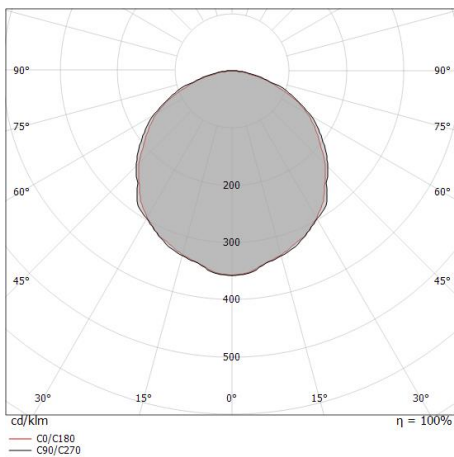

LED Strip | topLED 72 W | CRI 80 | 2700K | Dry location | 24V | Base E98092

Single emission led strip for indoor application. The warm white LED light source is composed of 300 striped LEDs with CCT of 2700 K and a CRI 80; the source luminous flux is 5400 lm, with a 75.0 lm/W nominal luminous efficacy.

The ingress protection degree is IP50; the total weight is of 0 lbs.

The total absorbed power is 72 W. The power supply cable is included and features a 1.64 ft length.

and can be wall lights or ceiling-mounted.

Compliant with the EN 60598-1 standard and its specific provisions.

Led features

Light Output Ratio (LOR)	4 %
Source lumens	5400 lm
Delivered lumens	216 lm
Power	72 W
Luminaire efficacy	3 lm/W
Color temperature	2700 K
Color rendering index	80 Ra

OPTICAL

Light distribution symmetry	Symmetrical
C0/C180 optics	110°