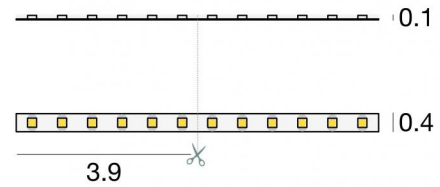

Dropper

Project: _____
 Type: _____

LED Strip | topLED 72 W | CRI 80 | 2700K | Dry location | 24V
E98092

Technical data	
Type	LED Strip
Installation position	Wall lights - Ceiling
Installation environment	Indoor
Light Source	LED
Light emission direction	frontal
Power	72 W
Operation	24V
Source lumens	5400 lm
Voltage	24V
CCT	2700 K
Color rendering index	80 Ra
Safety class	Class 2
IP	IP50
Glow wire test	No
Direct mounting on normally flammable surfaces	Yes
CE	Yes
ETL	Yes
Dimmable article	No
Directional	No
Tilting	No
Walk-over	No
Drive-over	No
Cable included	Yes
Cable length	1.64 ft
Resin potting	No
Type of light emission	Single emission
Electrostatic discharge protection	No
Surge protection	No

Notes:

LED Strip | topLED 72 W | CRI 80 | 2700K | Dry location | 24V | Base E98092

Single emission led strip for indoor application. The warm white LED light source is composed of 300 striped LEDs with CCT of 2700 K and a CRI 80; the source luminous flux is 5400 lm, with a 75.0 lm/W nominal luminous efficacy.

The ingress protection degree is IP50; the total weight is of 0 lbs.

The total absorbed power is 72 W. The power supply cable is included and features a 1.64 ft length.

and can be wall lights or ceiling-mounted.

Compliant with the EN 60598-1 standard and its specific provisions.

Led features

Light Output Ratio (LOR)	4 %
Source lumens	5400 lm
Delivered lumens	216 lm
Power	72 W
Luminaire efficacy	3 lm/W
Color temperature	2700 K
Color rendering index	80 Ra