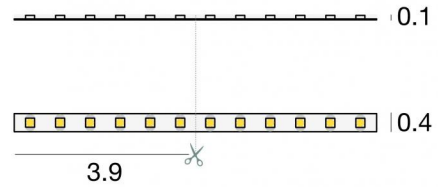

Dropper RGB

Project: _____
 Type: _____

LED Strip | topLED 72 W | Dry location | 24V
E98025

Technical data	
Type	LED Strip
Installation position	Wall lights - Ceiling
Installation environment	Indoor
Light Source	LED
Light emission direction	frontal
Power	72 W
Operation	24V
Voltage	24V
CCT	RGB
Safety class	Class 2
IP	IP50
Glow wire test	No
Direct mounting on normally flammable surfaces	Yes
CE	Yes
ETL	Yes
Dimmable article	No
Directional	No
Tilting	No
Walk-over	No
Drive-over	No
Cable included	Yes
Cable length	1.64 ft
Resin potting	No
Type of light emission	Single emission
Electrostatic discharge protection	No
Surge protection	No

Lumen RGBW			
N. Led	Red	Green	Blue
300	540 lm	1395 lm	274 lm

Notes:

Dropper RGB

LED Strip | topLED 72 W | Dry location | 24V | Base
E98025

Single emission led strip for indoor application. The RGB LED light source is composed of 300 striped LEDs.

The ingress protection degree is IP50; the total weight is of 0 lbs.

The total absorbed power is 72 W. The power supply cable is included and features a 1.64 ft length.

and can be wall lights or ceiling-mounted.

Compliant with the EN 60598-1 standard and its specific provisions.

Led features	
Delivered lumens	283 lm
Power	72 W
Luminaire efficacy	3 lm/W

OPTICAL	
Light distribution symmetry	Symmetrical
C0/C180 optics	110°