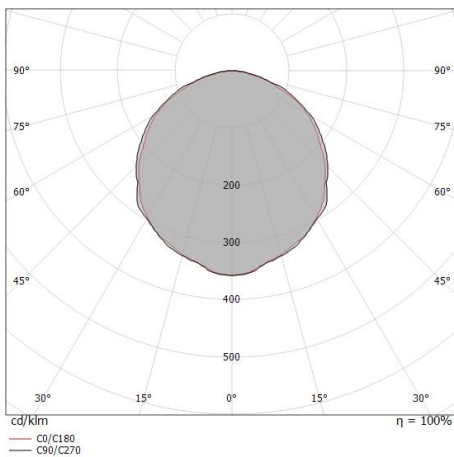

Dropper RGB

Project: _____
 Type: _____

LED Strip | topLED 72 W | Dry location | 24V
E98025

Technical data	
Type	LED Strip
Installation position	Wall lights - Ceiling
Installation environment	Indoor
Light Source	LED
Light emission direction	frontal
Power	72 W
Operation	24V
Voltage	24V
CCT	RGB
Safety class	Class 2
IP	IP50
Glow wire test	No
Direct mounting on normally flammable surfaces	Yes
CE	Yes
ETL	Yes
Dimmable article	No
Directional	No
Tilting	No
Walk-over	No
Drive-over	No
Cable included	Yes
Cable length	1.64 ft
Resin potting	No
Type of light emission	Single emission
Electrostatic discharge protection	No
Surge protection	No

Lumen RGBW			
N. Led	Red	Green	Blue
300	540 lm	1395 lm	274 lm

Notes:

Dropper RGB

LED Strip | topLED 72 W | Dry location | 24V | Base
E98025

Single emission led strip for indoor application. The RGB LED light source is composed of 300 striped LEDs.

The ingress protection degree is IP50; the total weight is of 0 lbs.

The total absorbed power is 72 W. The power supply cable is included and features a 1.64 ft length.

and can be wall lights or ceiling-mounted.

Compliant with the EN 60598-1 standard and its specific provisions.

Led features	
Delivered lumens	283 lm
Power	72 W
Luminaire efficacy	3 lm/W

OPTICAL	
Light distribution symmetry	Symmetrical
C0/C180 optics	110°