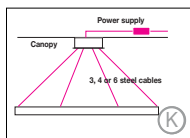

Suspension point as clamping unit with 4 cables and remote technical unit in suspended ceiling.

Item No.	LED	Dimming	LED	Finishes	Power Supply cable	Mounting Version
X X X.	X X.	X X.	X X.	X X.	X X X	.

X X X.	X X.	X X.	X X.	X X.	X X X	X

Complete order number

A, B, G, R, K = Distance of external power supply unit to light fixture max. 10m / 39'4".

S, T, K, E, F = Minimum suspension height half the diameter of light fixture, maximum suspension height two times diameter of light fixture

Including steel cable suspension 5000mm/197"; Version F,R 3000mm/118"; Version S,T 5000 + 3000mm / 197"+118" and/or power supply cable 5000mm/197"

Dimensions of external power supply units

Typ	Size mm / inch	For use with Mounting Version
	L W H	
DE 1F	360 x 150 x 85 mm / 14.2 x 5.9 x 3.3"	A, G, R, K

Dimensions of canopy (1 LED Stripe)

Typ	Size mm / inch	For use with Mounting Version
	Ø cover plate / body	
DB 230	Ø 230 / 210 mm / 9.5 x 8.3" up to size Ø 900 mm / 35.4"	B, E, F
DB 290	Ø 290 / 260 mm / 11.4 x 10.2" up to size Ø 1550 mm / 61.0"	B, E, F
DB 350	Ø 350 / 320 mm / 13.7 x 12.5" up to size Ø 1900 mm / 74.8"	B, E, F
PB 366	Ø 90 H 366 mm / 3.5 x 14.4" up to size Ø 1550 / 61.0"	S, T
PB 656	Ø 90 H 656 mm / 3.5 x 25.8" up to size Ø 1900 / 74.8"	S, T

Input voltage for all external power supply units and canopy is **120 / 277 VAC 50/60 Hz**

Canopy finish: white (11) contact factory for other finishes
USA/Canada: Canopy mounts to 4" octagonal junction box.