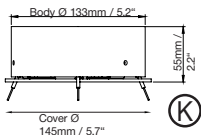

SLIM DIRECT

Housing: Circular aluminum profile with integrated acrylic cover downwards
Design: SATTLER

Mounting Version

up to Ø 1550 mm / 61.0"
4-point suspension
1900 mm / 74.8"
6-point suspension with external power supply unit in suspended ceiling

up to Ø 1550 mm / 61.0"
4-point suspension
1900 mm / 74.8"
6-point suspension with external power supply unit in separate canopy

suspension through canopy

4 current-carrying steel cables. Not in combination with RGB

Suspension with current-carrying steel cables and cavity wall box. Not in connection with RGB.

Suspension with pendant canopy PB 366 and steel cables (a) 5000 mm / 196.8" + (b) 3000 mm / 118.1"

Suspension with pendant canopy PB 366 and current-carrying steel cables. (a) 5000 mm / 196.8" + (b) 3000 mm / 118.1" Not in combination with RGB.

Direct ceiling mounting 50mm / 1.9" with external power supply unit in suspended ceiling

Suspension point as clamping unit with 4 cables and remote technical unit in suspended ceiling.

Item No.	LED	Dimming	LED	Finishes	Power Supply cable	Mounting Version
X X X.	X X.	X X.	X X.	X X.	X X X	.

X X X.	X X.	X X.	X X.	X X.	X X X	X

Complete order number

A, B, G, R, K = Distance of external power supply unit to light fixture max. 10m / 39'4".

S, T, K, E, F = Minimum suspension height half the diameter of light fixture, maximum suspension height two times diameter of light fixture

Including steel cable suspension 5000mm/197"; Version F,R 3000mm/118"; Version S,T 5000 + 3000mm / 197"+118" and/or power supply cable 5000mm/197"

Dimensions of external power supply units

Typ	Size mm / inch	For use with Mounting Version
	L W H	
DE 1F	360 x 150 x 85 mm / 14.2 x 5.9 x 3.3"	A, G, R, K