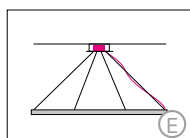

SLIM DIRECT

Housing: Circular aluminum profile with integrated acrylic cover downwards
Design: SATTLER

Mounting Version

up to Ø 1550 mm / 61.0"
4-point suspension
1900 mm / 74.8"
6-point suspension with external power supply unit in suspended ceiling

up to Ø 1550 mm / 61.0"
4-point suspension
1900 mm / 74.8"
6-point suspension with external power supply unit in separate canopy

suspension through canopy

4 current-carrying steel cables. Not in combination with RGB