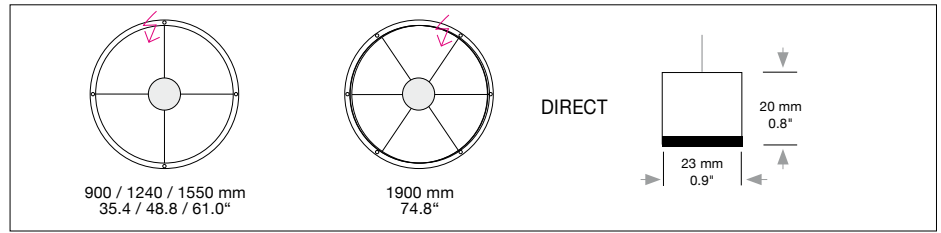

SLIM DIRECT

Housing: Circular aluminum profile with integrated acrylic cover downwards
 Design: SATTLER

Size: Ø mm	inches	LED Watt	Lumen ¹⁾	weight kg ²⁾ / lbs ²⁾	Item No.	LED	Dimming	LED	Finishes	Power Supply cable	Mounting Version	
Sizes												
Ø 900 mm	35.4"	55	2,574	3.5 / 7.7	711.	X X.	X X.	X X.	X X.	X X X.	X	
Ø 1240 mm	48.8"	72	3,296	5.0 / 11.0	712.	X X.	X X.	X X.	X X.	X X X.	X	
Ø 1550 mm	61.0"	88	3,597	5.5 / 12.1	713.	X X.	X X.	X X.	X X.	X X X.	X	
Ø 1900 mm	74.8"	110	5,123	6.0 / 13.2	714.	X X.	X X.	X X.	X X.	X X X.	X	
LED 24V CRI > 90 *CRI > 80		Warm-white Neutral-white Extra warm-white Extra warm-white	3000 K 4000 K 2700 K 2200 K*	((Standard) (Optional) (Optional) (Optional)	X X X. X X X. X X X. X X X.	30. 40. 27. 22.	X X. X X. X X. X X.	X X. X X. X X. X X.	X X. X X. X X. X X.	X X X. X X X. X X X. X X X.	X X X X	
		RGB color control**		(Optional)	X X X.	60.	X X.	00.	X X.	X X X.	X	
		** (only in combination with dimming DMX, DALI)										
Dimming		Dimmable 0 - 10 V DMX (RGB possible) LUTRON (contact factory)		(Standard) (Optional) (Optional)	X X X. X X X. X X X.	X X. X X. X X.	51. 31. 71.	00. 00. 00.	X X. X X. X X.	X X X. X X X. X X X.	X X X	
Finishes												
(Standard)	11 white	(Optional)	22 aluminum polished	27 brush-finished aluminum	30 anthracite	32 crocodile black						
			35 gold	36 brass	37 bronze fine textured	38 copper						
						10 black fine textured						
						XX Custom finish	X X X.	X X.	X X.	X X.	X X X. X X X.	X
Power Supply Cable												
(Standard)	000 without Mounting Version F	(Optional)	Z 70 Silver	Z 71 white	Z 72 grey	Z 73 black						
			Z 74 orange	Z 75 red	Z 76 green		X X X.	X X.	X X.	X X.	X X X. X X X.	X
			When using current carrying steel cables in Mounting Versions F, K, R, T leave this section blank									