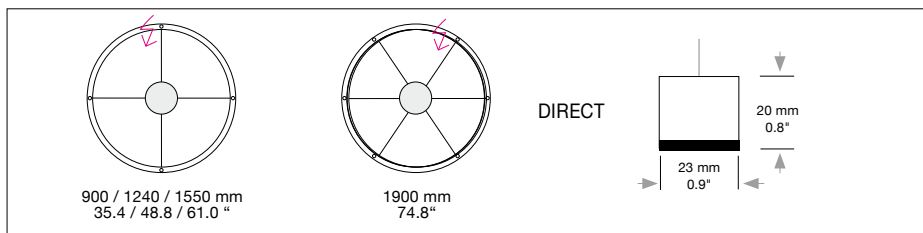

SLIM DIRECT

Housing: Circular aluminum profile with integrated acrylic cover downwards
Design: SATTLER

Mounting Version

up to Ø 1550 mm / 61.0"
4-point suspension
1900 mm / 74.8"
6-point suspension with external power supply unit in suspended ceiling

up to Ø 1550 mm / 61.0"
4-point suspension
1900 mm / 74.8"
6-point suspension with external power supply unit in separate canopy

suspension through canopy

4 current-carrying steel cables. Not in combination with RGB

Suspension with current-carrying steel cables and cavity wall box. Not in connection with RGB.

Suspension with pendant canopy PB 366 and steel cables (a) 5000 mm / 196.8" + (b) 3000 mm / 118.1"

Suspension with pendant canopy PB 366 and current-carrying steel cables. (a) 5000 mm / 196.8" + (b) 3000 mm / 118.1" Not in combination with RGB.

Direct ceiling mounting 50mm / 1.9" with external power supply unit in suspended ceiling

Suspension point as clamping unit with 4 cables and remote technical unit in suspended ceiling.

Item No.	LED	Dimming	LED	Finishes	Power Supply cable	Mounting Version
X X X.	X X.	X X.	X X.	X X.	X X X	.

X X X.	X X.	X X.	X X.	X X.	X X X	X

Complete order number

A, B, G, R, K = Distance of external power supply unit to light fixture max. 10m / 39'4".

S, T, K, E, F = Minimum suspension height half the diameter of light fixture, maximum suspension height two times diameter of light fixture

Including steel cable suspension 5000mm/197"; Version F,R 3000mm/118"; Version S,T 5000 + 3000mm / 197"+118" and/or power supply cable 5000mm/197"

Dimensions of external power supply units

Typ	Size mm / inch	For use with Mounting Version
	L W H	
DE 1F	360 x 150 x 85 mm / 14.2 x 5.9 x 3.3"	A, G, R, K

Dimensions of canopy (1 LED Stripe)

Typ	Size mm / inch	For use with Mounting Version
	Ø cover plate / body	
DB 230	Ø 230 / 210 mm / 9.5 x 8.3" up to size Ø 900 mm / 35.4"	B, E, F
DB 290	Ø 290 / 260 mm / 11.4 x 10.2" up to size Ø 1550 mm / 61.0"	B, E, F
DB 350	Ø 350 / 320 mm / 13.7 x 12.5" up to size Ø 1900 mm / 74.8"	B, E, F
PB 366	Ø 90 H 366 mm / 3.5 x 14.4" up to size Ø 1550 / 61.0"	S, T
PB 656	Ø 90 H 656 mm / 3.5 x 25.8" up to size Ø 1900 / 74.8"	S, T

Input voltage for all external power supply units and canopy is **120 / 277 VAC 50/60 Hz**

Canopy finish: white (11) contact factory for other finishes
USA/Canada: Canopy mounts to 4" octagonal junction box.

Optional

LED spot in canopy
(SLIM size Ø 900 mm / 35.4", Dimension canopy DB 290)
4W/20°-40°, 400 Lumen (order separately)

762. 67. 01. 04. 11. (white)

Ceiling mounting version A, G

Ceiling opening for power supply cable. Existing of cavity ceiling box with 80mm / 3.1" round metal cover. Powder coated in white, fine textured. Applicable to mounting version A, G.

200. 00. 00. 00. 11. (white)