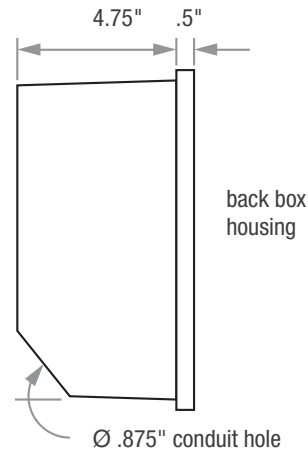

FCSL510

Date:		Approved:
Type:		
Fixture:		
Project:		

FCSL510 12 inch wide IP65 rated exterior recessed cut-off large step light for masonry applications. Corrosion resistant, die-cast aluminum construction, this fixture provides illumination for damp, dry or wet areas.

Dimensions

PRODUCT DIMENSIONS - STANDARD PRODUCT | **MOUNTING - j-box sold by others**

width	11.75" W
height	13.75" H
depth	4.75" D

back box width	10.75" W
back box height	12.75" H
back box depth	4.75" D

Photometry

OPTICAL DISTRIBUTION

lumen output	963 lm @ 4000K
power consumption	43W

	Illuminance at a Distance	
	Center Beam fc	Beam Width
1.7R	34.5 fc	1.6 ft 1.9 ft
3.3R	9.16 fc	3.1 ft 3.6 ft
5.0R	3.99 fc	4.7 ft 5.4 ft
6.7R	2.22 fc	6.3 ft 7.3 ft
8.3R	1.45 fc	7.8 ft 9.0 ft
10.0R	1.00 fc	9.4 ft 10.9 ft