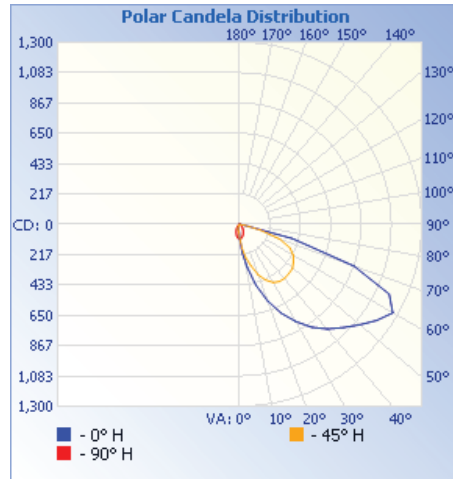

Photometry

OPTICAL DISTRIBUTION

lumen output	963 lm @ 4000K
power consumption	43W

	Illuminance at a Distance	
	Center Beam fc	Beam Width
1.7R	34.5 fc	1.6 ft 1.9 ft
3.3R	9.16 fc	3.1 ft 3.6 ft
5.0R	3.99 fc	4.7 ft 5.4 ft
6.7R	2.22 fc	6.3 ft 7.3 ft
8.3R	1.45 fc	7.8 ft 9.0 ft
10.0R	1.00 fc	9.4 ft 10.9 ft

■ Vert. Spread: 50.3°
■ Horiz. Spread: 57.1°