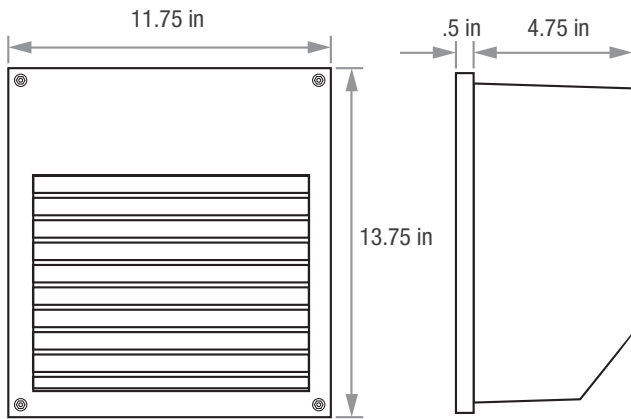

Dimensions

PRODUCT DIMENSIONS - STANDARD PRODUCT | **MOUNTING - j-box sold by others**

width	11.75" W
height	13.75" H
depth	4.75" D

back box width	10.75" W
back box height	12.75" H
back box depth	4.75" D

Photometry

OPTICAL DISTRIBUTION

lumen output	963 lm @ 4000K
power consumption	43W

	Illuminance at a Distance	
	Center Beam fc	Beam Width
1.7R	34.5 fc	1.6 ft 1.9 ft
3.3R	9.16 fc	3.1 ft 3.6 ft
5.0R	3.99 fc	4.7 ft 5.4 ft
6.7R	2.22 fc	6.3 ft 7.3 ft
8.3R	1.45 fc	7.8 ft 9.0 ft
10.0R	1.00 fc	9.4 ft 10.9 ft