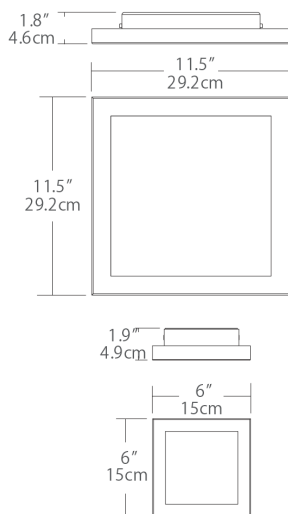

Project:

Type:

Quantity:

Note:

SKU#: QDR - ___ - ___ - ___ - 30K

Description

Size and style options make our Quadra Flush Mount as versatile as it gets. A choice of two sizes and four trim colors creates a lot of different looks from one great edge lit design.

Features

- Polished Chrome with Stamped Stainless Steel trim
- Black, White and Red with glossy high-grade acrylic trim
- White Diffuser
- Replaceable light
- Damp location rated

Specifications

- Color Rendering Index: 90 CRI
- LED color temperature: 3000K
- Input Voltage: 120 VAC 50/60Hz
- Wattage:
  - 6": 9w
  - 12": 31w
- Delivered lumens:
  - 6": 500lm
  - 12": 1650lm
- Dimming: TRIAC dimmable
- Fixture weight:
  - 6": 2.2 lb. (1 kg)
  - 12": 8 lb. (3.6 kg)
- For recommended dimmers and downloadable IES & LM 79 files, see blackjacklighting.com

Custom

- Optional upgrade: 120-277V input driver with universal dimming

ORDERING GUIDE

Family	Size/Type	Finish
QDR	06F Flush 12F Flush	PC Polished Chrome

Example: QDR-12F-PC-12T-30K

CUSTOM OPTIONS

Volts/Dimming	Color Temp.
12T	30K
12T 120VAC, Triac dimming	30K 3000K
27U 120-277VAC, Universal Dimming	
(12T Standard)	(30K Standard)