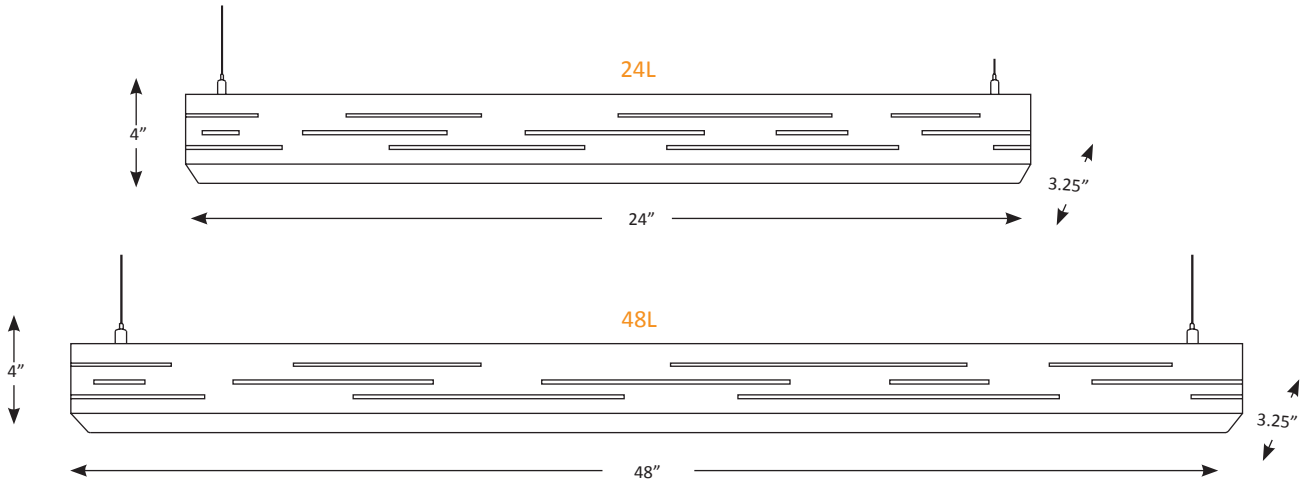

WARRANTY

5 Year Full Warranty

MOUNTING

Stem (24" stem 45 degree swivel)
Cable (120" adjustable aircraft cable)

ADDITIONAL OPTIONS

Sensors
Joiner block

ADDITIONAL SHADE DIMENSIONS

LINE DRAWINGS OF LIGHT SOURCE

2 FOOT FIXTURE

4 FOOT FIXTURE

8 FOOT FIXTURE ALSO AVAILABLE - CONTACT FACTORY

*** Specifications subject to change without notice.