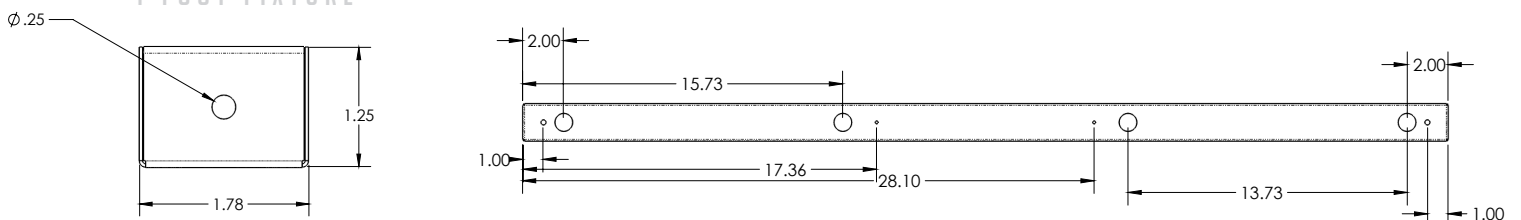

4 FOOT FIXTURE

8 FOOT FIXTURE ALSO AVAILABLE - CONTACT FACTORY

*** Specifications subject to change without notice.