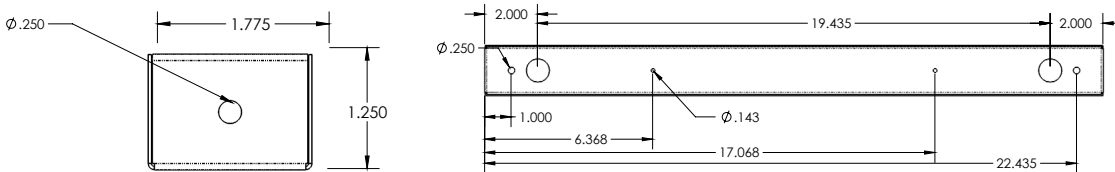

LINE DRAWINGS OF LIGHT SOURCE

2 FOOT FIXTURE