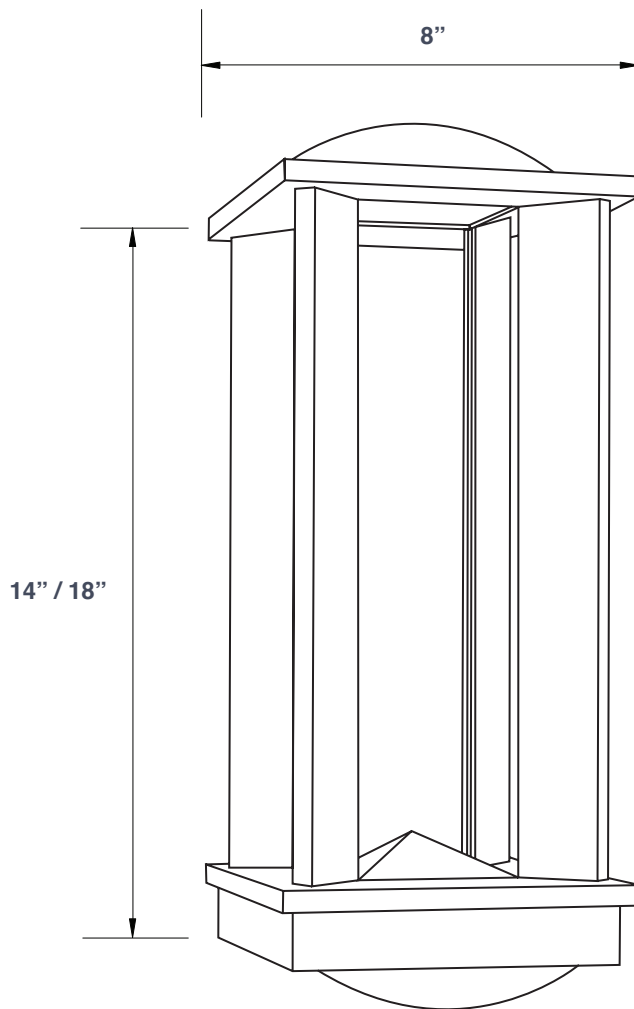

PACE
ILLUMINATION

SIZES

- (a) Width small 8" large 8"
- (b) Depth to wall small 10" large 10"
- (c) Height small 14" large 18"
- (d) Mount 7 5/8"

COLOR

- Textured Aluminum
- Textured Black
- Textured Bronze
- Textured White

AIMEE

WALL MOUNT

Although PACE has prepared the information contained in this document with all due care, PACE does not warrant or represent that the information is free from errors or omission. Whilst the information is considered to be true and correct at the date of publication, changes in circumstances after the time of publication may impact on the accuracy of the information. The information may change without notice and PACE is not in any way liable for the accuracy of any information printed and stored or in any way interpreted or used.

In the interest of product improvement, Pace reserves the right to make technical and product specification changes without notice. Consult factory for voltage and other options, product specifications.