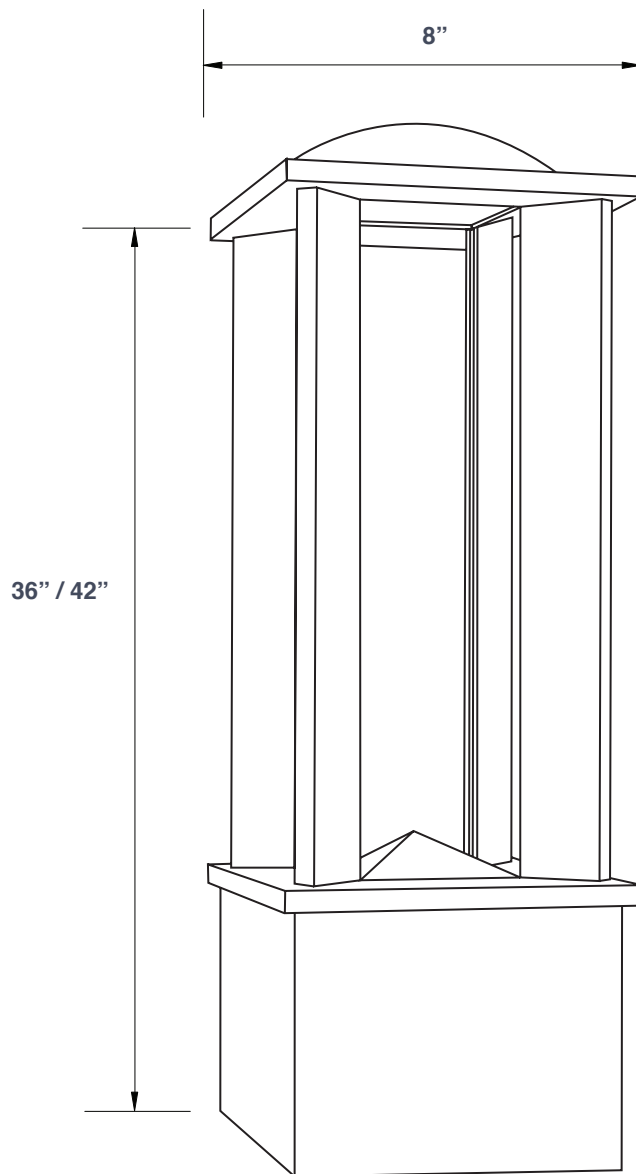

SIZES

- (a) Width small 8" large 8"
- (b) Depth to wall small 8" large 8"
- (c) Height small 36" large 42"

COLOR

- Textured Aluminum
- Textured Black
- Textured Bronze
- Textured White

AIMEE

BOLLARD MOUNT

Although PACE has prepared the information contained in this document with all due care, PACE does not warrant or represent that the information is free from errors or omission. Whilst the information is considered to be true and correct at the date of publication, changes in circumstances after the time of publication may impact on the accuracy of the information. The information may change without notice and PACE is not in any way liable for the accuracy of any information printed and stored or in any way interpreted or used.