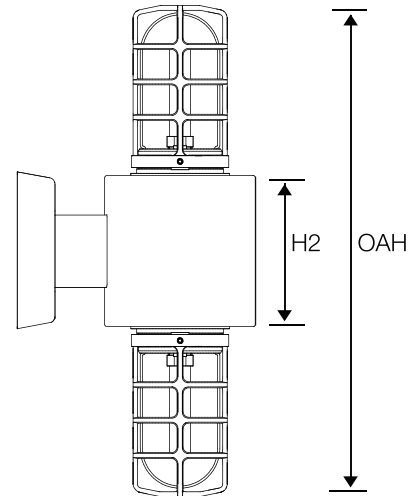

### SIZES

Small = 4" x 7.5"  
Large = 5" x 9"

### MOUNTING

Surface wall mount

### COLOR

Textured or smooth polyester powder coat finishes RAL colors available

**PL/HID Downlight**

**Incandescent up or downlight**

**PL/HID Uplight**

**Wall mount bracket**

	W	W1	H	H1	H2	OAH	H3	B
Small	4.0"	5.0"	7.5"	3.0"	5.5"	19.5"	9.0"	5.5"
Large (INC)	5.0"	--	9.0"	--	8.0"	26"	12.0"	7.0"
(PL)	5.0"	7.0"	9.0"	4.0"	8.0"	26"	--	--
(HID)	5.0"	8.0"	9.0"	4.0"	8.0"	26"	--	--