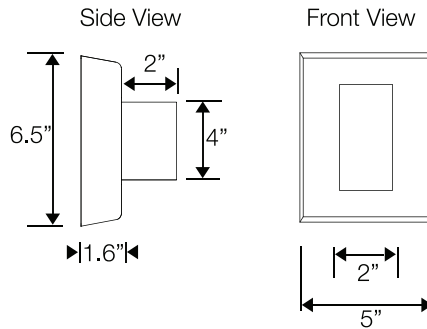

### SIZES

Small = 4" x 7.5"  
Large = 5" x 9"

### COLOR

Textured or smooth polyester powder coat finishes RAL colors available

**PL/HID Downlight**

**Incandescent up or downlight**

**PL/HID Uplight**

**Wall mount bracket**

	W	W1	H	H1	H2	OAH	H3	B
Small	4.0"	5.0"	7.5"	3.0"	5.5"	19.5"	9.0"	5.5"
Large (INC)	5.0"	--	9.0"	--	8.0"	26"	12.0"	7.0"
(PL)	5.0"	7.0"	9.0"	4.0"	8.0"	26"	--	--
(HID)	5.0"	8.0"	9.0"	4.0"	8.0"	26"	--	--