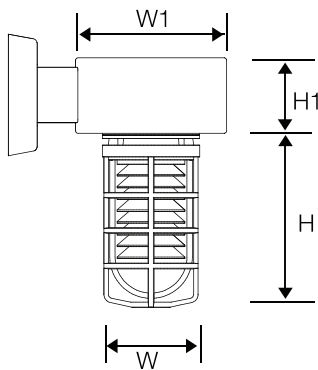

PL/HID Downlight