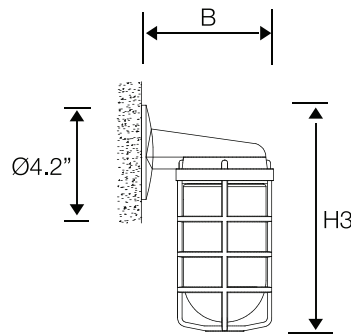

### SIZES

Small = 4" x 7.5"  
Large = 5" x 9"

### MOUNTING

Surface wall mount

### COLOR

Textured or smooth polyester powder coat finishes RAL colors available

**PL/HID Downlight**

**Incandescent up or downlight**

**PL/HID Uplight**

**Wall mount bracket**

	W	W1	H	H1	H2	OAH	H3	B
Small	4.0"	5.0"	7.5"	3.0"	5.5"	19.5"	9.0"	5.5"
Large (INC)	5.0"	--	9.0"	--	8.0"	26"	12.0"	7.0"
(PL)	5.0"	7.0"	9.0"	4.0"	8.0"	26"	--	--
(HID)	5.0"	8.0"	9.0"	4.0"	8.0"	26"	--	--