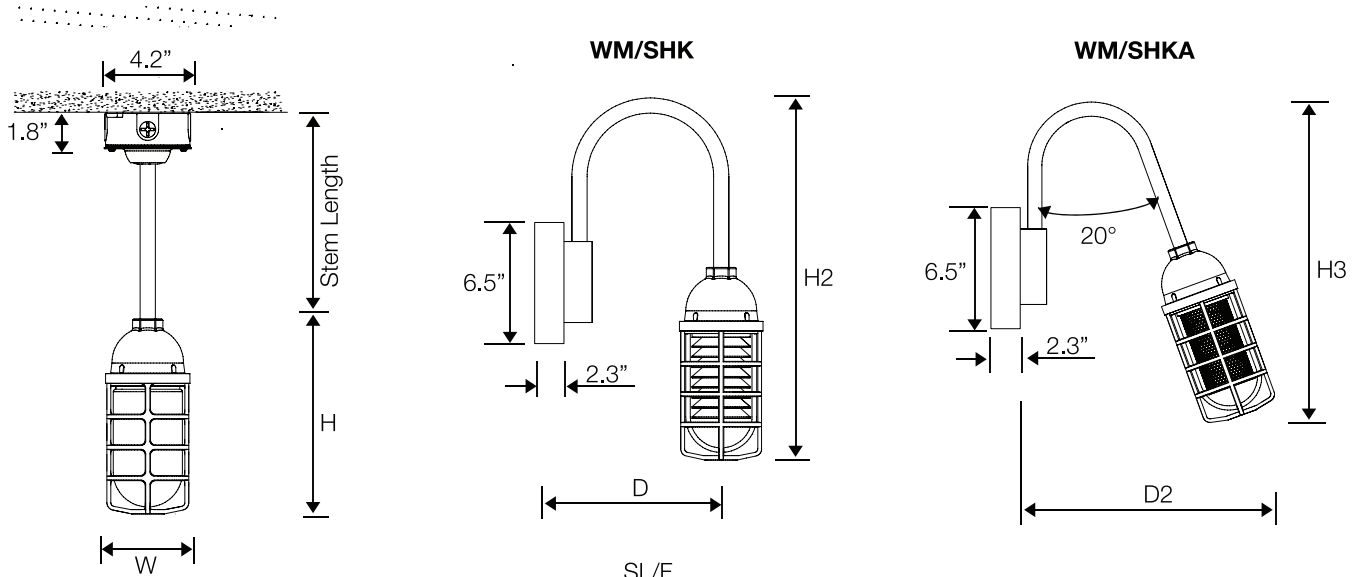

COLOR

Textured or smooth polyester powder coat finishes
RAL colors available

Ceiling Ballast Enclosure