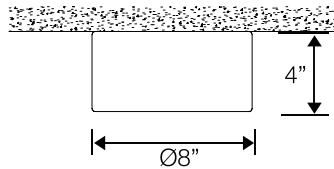

AVANTE-GARDE

AGPM - Pendant

SIZES

Small = 4" x 9.5"
Large = 5" x 11.5"

MOUNTING

3/4" IPS stem
30° swivel canopy

COLOR

Textured or smooth polyester powder coat finishes
RAL colors available

Ceiling Ballast Enclosure

Wall arm bracket detail

	W	H	D	D2	H2	H3
Small	Ø4.0"	9.5"	15.3"	16.0"	18.0"	17.0"
Large	Ø5.0"	11.5"	15.3"	20.0"	25.0"	24.0"

Although PACE has prepared the information contained in this document with all due care, PACE does not warrant or represent that the information is free from errors or omission. Whilst the information is considered to be true and correct at the date of publication, changes in circumstances after the time of publication may impact on the accuracy of the information. The information may change without notice and PACE is not in any way liable for the accuracy of any information printed and stored or in any way interpreted or used.

In the interest of product improvement, Pace reserves the right to make technical and product specification changes without notice. Consult factory for voltage and other lamp options.