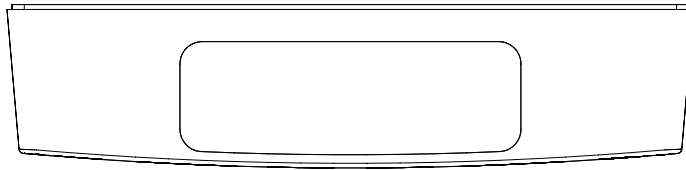

SIZE
17.5" x 7.5"

MOUNTING
Wall mount

MURALUME

AEML - 1620

Although PACE has prepared the information contained in this document with all due care, PACE does not warrant or represent that the information is free from errors or omission. Whilst the information is considered to be true and correct at the date of publication, changes in circumstances after the time of publication may impact on the accuracy of the information. The information may change without notice and PACE is not in any way liable for the accuracy of any information printed and stored or in any way interpreted or used.