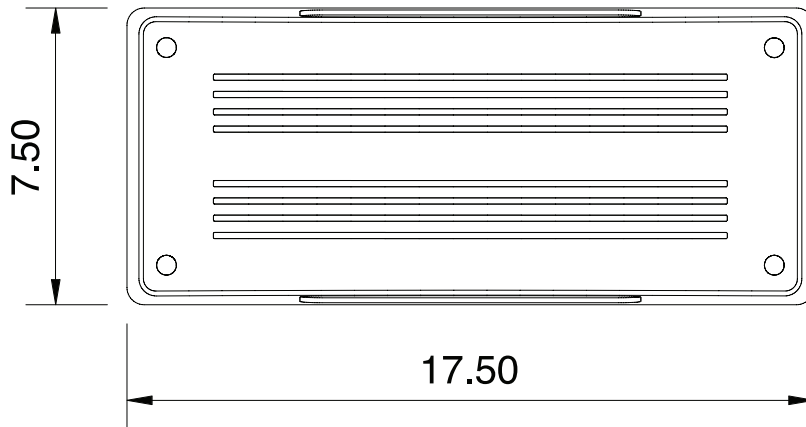

SIZE
17.5" x 7.5"

MOUNTING
Wall mount

MURALUME

AEML - 1620

Although PACE has prepared the information contained in this document with all due care, PACE does not warrant or represent that the information is free from errors or omission. Whilst the information is considered to be true and correct at the date of publication, changes in circumstances after the time of publication may impact on the accuracy of the information. The information may change without notice and PACE is not in any way liable for the accuracy of any information printed and stored or in any way interpreted or used.