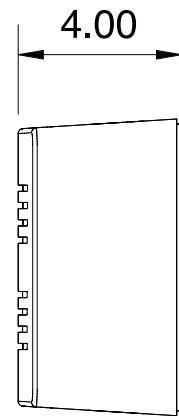

SIZE
17.5" x 7.5"

MOUNTING
Wall mount

MURALUME

AEML - 1620

Although PACE has prepared the information contained in this document with all due care, PACE does not warrant or represent that the information is free from errors or omission. Whilst the information is considered to be true and correct at the date of publication, changes in circumstances after the time of publication may impact on the accuracy of the information. The information may change without notice and PACE is not in any way liable for the accuracy of any information printed and stored or in any way interpreted or used.