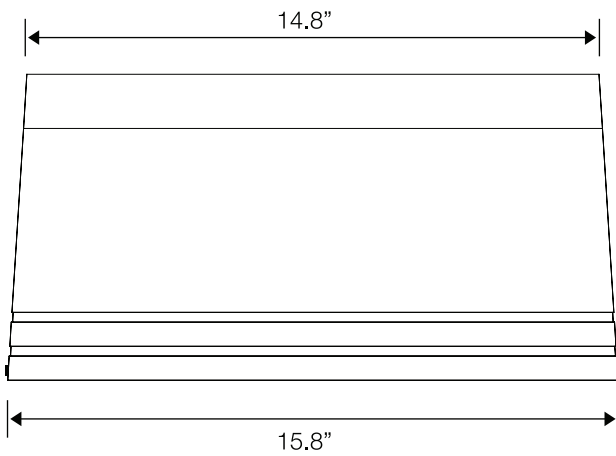

SIZE
15.8" x 7.9"

MOUNTING
Wall Mount

COLOR
Textured polyester powder coat finishes

ROBUSTO

AERW - rectangular wedge

Although PACE has prepared the information contained in this document with all due care, PACE does not warrant or represent that the information is free from errors or omission. Whilst the information is considered to be true and correct at the date of publication, changes in circumstances after the time of publication may impact on the accuracy of the information. The information may change without notice and PACE is not in any way liable for the accuracy of any information printed and stored or in any way interpreted or used.