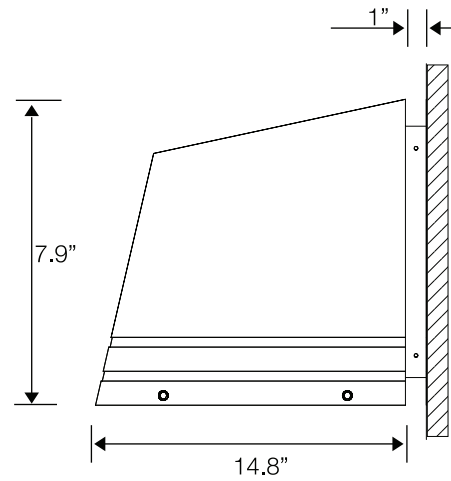

SIZE
15.8" x 7.9"

MOUNTING
Wall Mount

COLOR
Textured polyester powder coat finishes

ROBUSTO

AERW - rectangular wedge

Although PACE has prepared the information contained in this document with all due care, PACE does not warrant or represent that the information is free from errors or omission. Whilst the information is considered to be true and correct at the date of publication, changes in circumstances after the time of publication may impact on the accuracy of the information. The information may change without notice and PACE is not in any way liable for the accuracy of any information printed and stored or in any way interpreted or used.