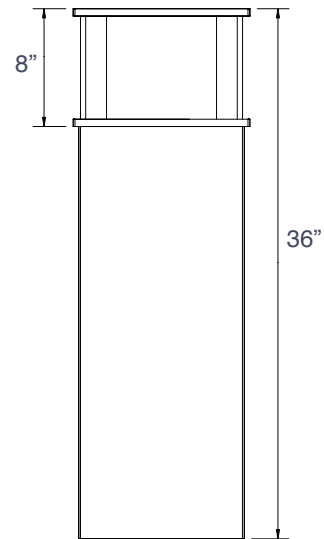

PACE
ILLUMINATION

TESSERA

TESS - Bollard Mount

SIZES

Small - 8" square
Large - 12" square
Custom sizes available upon request

MOUNTING

Bollard pedestal mount
OAH 36" pedestal height

COLOR

Textured or smooth polyester powder coat finishes
RAL colors available

SMALL

LARGE

Although PACE has prepared the information contained in this document with all due care, PACE does not warrant or represent that the information is free from errors or omission. Whilst the information is considered to be true and correct at the date of publication, changes in circumstances after the time of publication may impact on the accuracy of the information. The information may change without notice and PACE is not in any way liable for the accuracy of any information printed and stored or in any way interpreted or used.

In the interest of product improvement, Pace reserves the right to make technical and product specification changes without notice. Consult factory for voltage and other lamp options.