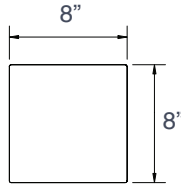

PACE
ILLUMINATION

TESSERA

TESS - Bollard Mount

SIZES

Small - 8" square
Large - 12" square
Custom sizes available upon request

MOUNTING

Bollard pedestal mount
OAH 36" pedestal height

COLOR

Textured or smooth polyester powder coat finishes
RAL colors available

SMALL

Although PACE has prepared the information contained in this document with all due care, PACE does not warrant or represent that the information is free from errors or omission. Whilst the information is considered to be true and correct at the date of publication, changes in circumstances after the time of publication may impact on the accuracy of the information. The information may change without notice and PACE is not in any way liable for the accuracy of any information printed and stored or in any way interpreted or used.

In the interest of product improvement, Pace reserves the right to make technical and product specification changes without notice. Consult factory for voltage and other lamp options.