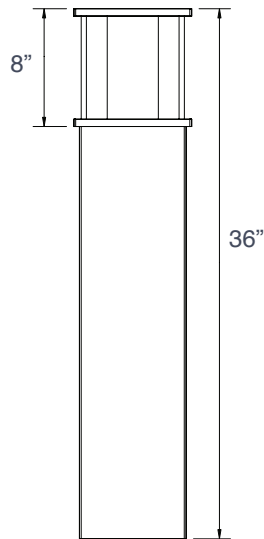

PACE
ILLUMINATION

TESSERA

TESS - Bollard Mount

SIZES

Small - 8" square
Large - 12" square
Custom sizes available upon request

MOUNTING

Bollard pedestal mount
OAH 36" pedestal height

COLOR

Textured or smooth polyester powder coat finishes
RAL colors available

SMALL

Although PACE has prepared the information contained in this document with all due care, PACE does not warrant or represent that the information is free from errors or omission. Whilst the information is considered to be true and correct at the date of publication, changes in circumstances after the time of publication may impact on the accuracy of the information. The information may change without notice and PACE is not in any way liable for the accuracy of any information printed and stored or in any way interpreted or used.

In the interest of product improvement, Pace reserves the right to make technical and product specification changes without notice. Consult factory for voltage and other lamp options.