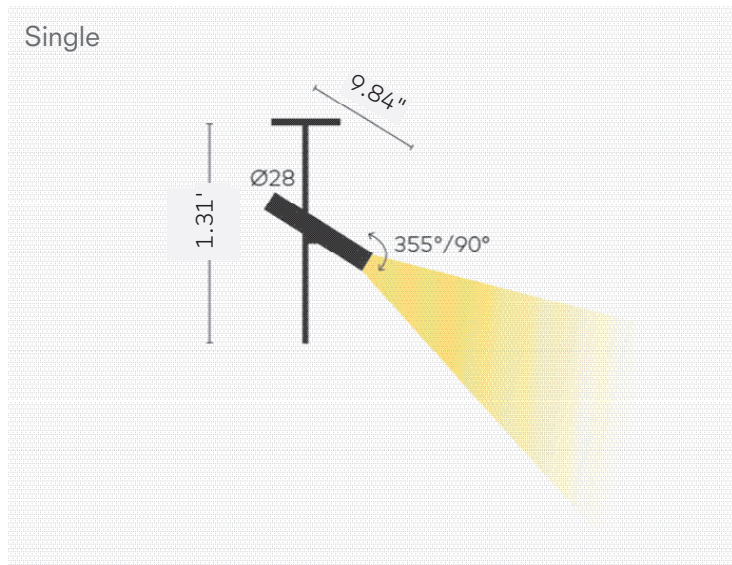

Esprit Ceiling– Elegant Interior Spotlight Luminaire

kreon

Ordering Codes

KU__ -	__ -	__ -	80 -	__ -	RM -	__ -	_____
KREON ESPRIT MOUNT	LUMINAIRE HEADS	LIGHT SOURCE AND CCT*	CRI	FINISH COLOR*	ELECTRIC GEAR	PLASTERKIT	OPTIONAL ACCESSORIES (USE ALL THAT APPLY, BLANK FOR NONE)
ESC – Ceiling	01 – Single 02 – Double	27 – 2700K 30 – 3000K	80 – 80+ min CRI 90 – 90+ min CRI	BLK – Black WH – White	RM – Remote dimming	PL – trimless plasterkit PLSH – trimless plasterkit with shadow gap	OF3 – 700mA, ON/OFF 3W OF2 – 700mA, ON/OFF 20W D2 – 0-10V dim (10%) D3-2W – Lutron Hi-Lume dim to 1% (2 wire forward phase, 120V) D3-3W – Lutron Hi-Lume dim to 1% (3 wire 120/277V) D3-ECO – Lutron Hi-Lume dim to 1% soft-on, faded-to-black (5 wire 120/277V) D4 – EldoLED dim to dark

Ordering Example: KUESC-02-27-80-BLK-INT-LTF

* Consult factory for other options