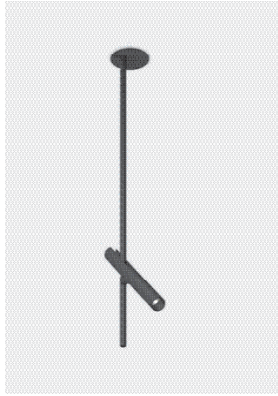

Date: _____ Customer: _____

Project: _____

Type: _____ Qty: _____

kreon esprit is an elegant and simple spotlight luminaire that seeks to cast a perfect pool of light. LED light sources are contained within light projecting cylinders available as a ceiling mount, pendant and floor standing. Each provide a fully rotational and adjustable movement for the heads to enable total flexibility when directing light. Remote positioned control gear is located above the ceiling void and can operate with single or twin headed models.

Construction

Luminaire

Made from high-pressure die cast aluminum. Surface treatment by powder-coated.

Finishes

- White (RAL xxx)
- Black (RAL xxx)

Mounting Option

- Ceiling Mount
- Pendant Mount (see other spec sheet)
- Floor Standing (see other spec sheet)

Classifications

- Ingress Protection – IP65

Electrical Characteristics

LED Specification

Cree LED.

LED Life

L70 greater than 60,000 hours.

Correlated Color Temperature (CCT)