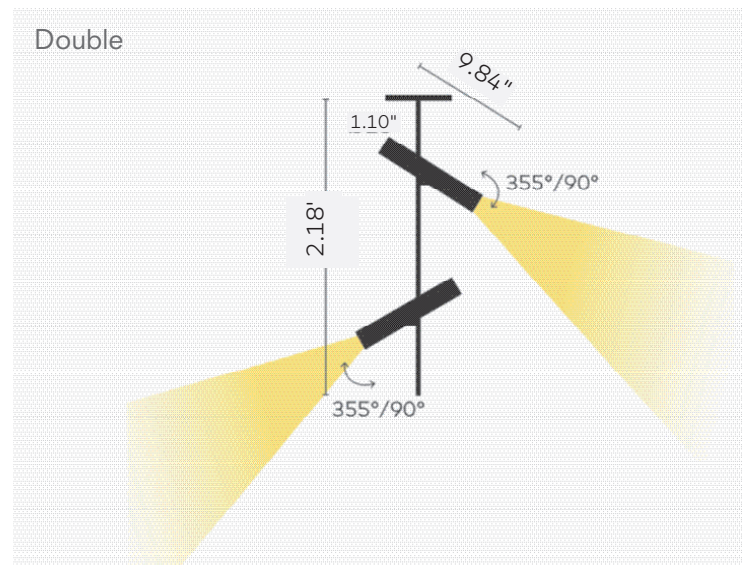

Esprit Ceiling– Elegant Interior Spotlight Luminaire

kreon

Ordering Codes

KU__ -	__ -	__ -	80 -	__ -	RM -	__ -	_____
KREON ESPRIT MOUNT	LUMINAIRE HEADS	LIGHT SOURCE AND CCT*	CRI	FINISH COLOR*	ELECTRIC GEAR	PLASTERKIT	OPTIONAL ACCESSORIES (USE ALL THAT APPLY, BLANK FOR NONE)
ESC – Ceiling	01 – Single 02 – Double	27 – 2700K 30 – 3000K	80 – 80+ min CRI 90 – 90+ min CRI	BLK – Black WH – White	RM – Remote dimming	PL – trimless plasterkit PLSH – trimless plasterkit with shadow gap	OF3 – 700mA, ON/OFF 3W OF2 – 700mA, ON/OFF 20W D2 – 0-10V dim (10%) D3-2W – Lutron Hi-Lume dim to 1% (2 wire forward phase, 120V) D3-3W – Lutron Hi-Lume dim to 1% (3 wire 120/277V) D3-ECO – Lutron Hi-Lume dim to 1% soft-on, faded-to-black (5 wire 120/277V) D4 – EldoLED dim to dark

Ordering Example: KUESC-02-27-80-BLK-INT-LTF

* Consult factory for other options