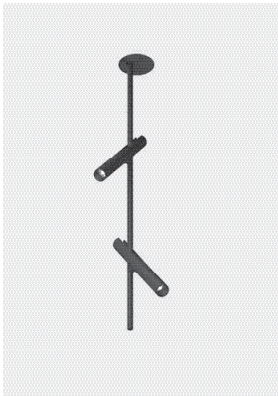

Date: _____ Customer: _____

Project: _____

Type: _____ Qty: _____

kreon esprit is an elegant and simple spotlight luminaire that seeks to cast a perfect pool of light. LED light sources are contained within light projecting cylinders available as a ceiling mount, pendant and floor standing. Each provide a fully rotational and adjustable movement for the heads to enable total flexibility when directing light. Remote positioned control gear is located above the ceiling void and can operate with single or twin headed models.

Construction

Luminaire

Made from high-pressure die cast aluminum. Surface treatment by powder-coated.

Finishes

- White (RAL xxx)
- Black (RAL xxx)

Mounting Option

- Ceiling Mount
- Pendant Mount (see other spec sheet)
- Floor Standing (see other spec sheet)