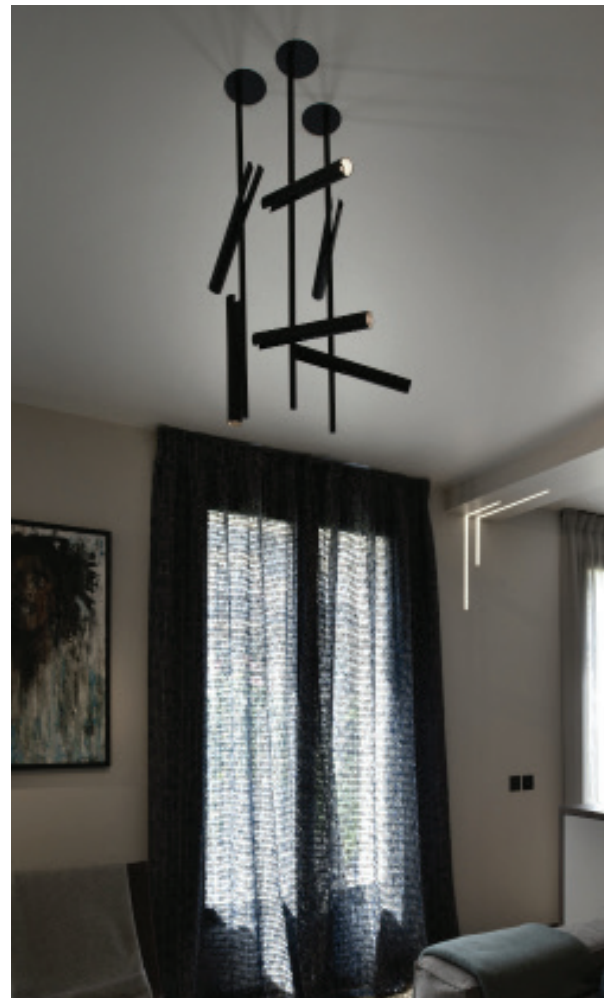

Gear

Standard 120V driver