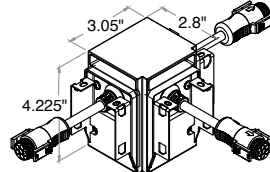

ACCESSORIES

Illuminated Connectors
(Enables Custom Shapes)

- RNLTX-L L shape
- RNLTX-TT shape
- RNLTX-XX shape

Connectors for the RND, Bidirectional (Up and Down) and RNI (Up)