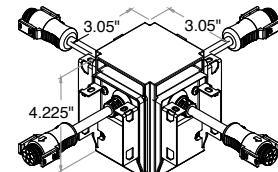

ACCESSORIES

Illuminated Connectors
(Enables Custom Shapes)

- RNLTX-L L shape
- RNLTX-TT shape
- RNLTX-XX shape

Connectors for the RND, Bidirectional (Up and Down) and RNI (Up)