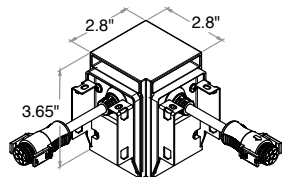

ACCESSORIES

Illuminated Connectors
(Enables Custom Shapes)

- RNLTX-L L shape
- RNLTX-TT shape
- RNLTX-XX shape

Connectors for the RND, Bidirectional (Up and Down) and RNI (Up)

Connectors for the RND, Direct (Down)