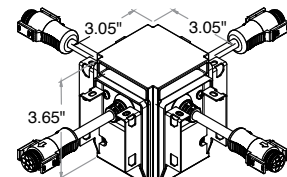

ACCESSORIES

Illuminated Connectors
(Enables Custom Shapes)

- RNLTX-L L shape
- RNLTX-TT shape
- RNLTX-XX shape

Connectors for the RND, Bidirectional (Up and Down) and RNI (Up)

Connectors for the RND, Direct (Down)