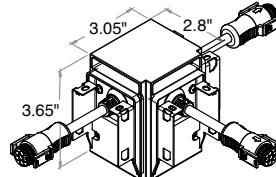

ACCESSORIES

Illuminated Connectors
(Enables Custom Shapes)

- RNLTX-L L shape
- RNLTX-TT shape
- RNLTX-XX shape

Connectors for the RND, Bidirectional (Up and Down) and RNI (Up)

Connectors for the RND, Direct (Down)