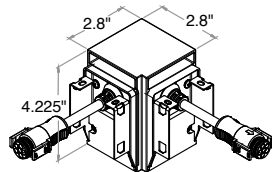

ACCESSORIES

Illuminated Connectors
(Enables Custom Shapes)

- RNLTX-L L shape
- RNLTX-TT shape
- RNLTX-XX shape

Connectors for the RND, Bidirectional (Up and Down) and RNI (Up)